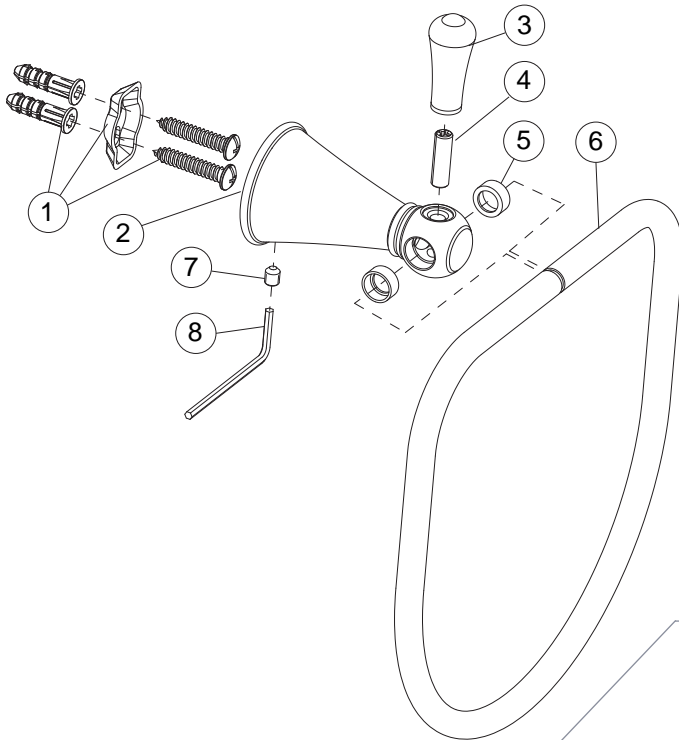

Description

- Antique style face towel ring
- Oil rubbed bronze all metal construction
- Concealed screw mounting
- Mounting hardware includes screws and wall anchors
- Matches Premier Sonoma faucet suite
- Antique styling complements many faucet brands

Warranty

- Three Year Limited Warranty  
Refer to Premier Faucet warranty program for further details and restrictions

SONOMA™

Model 552024

Genuine Premier Sonoma Accessory  
Face Towel Ring  
Oil Rubbed Bronze Finish

No	Part Name	Material	Qty.
1	MOUNTING KIT	PLASTIC / METAL	1
2	BRACKET	METAL	1
3	FINIAL	METAL	1
4	SPINDLE	STEEL	2
5	BUSHING	PLASTIC	1
6	TOWEL RING	METAL	1
7	SET SCREW	STEEL	1
8	ALLEN WRENCH	STEEL	1