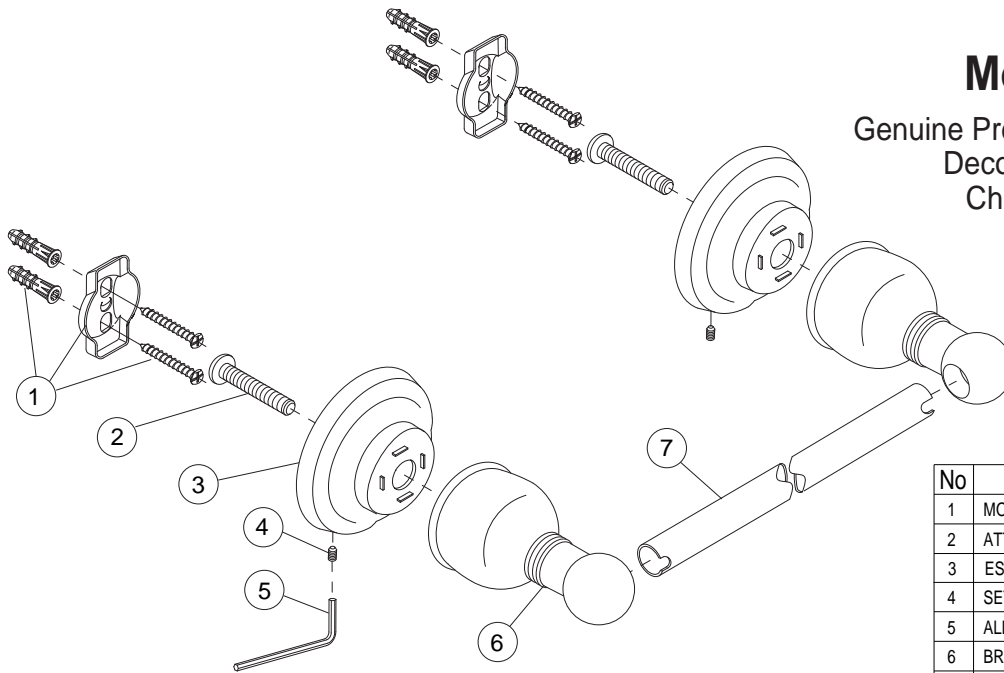

Description

- Teapot style towel bar
- 18" center to center measurement
- Chrome plated all metal construction
- Concealed screw mounting
- Mounting hardware includes screws and wall anchors
- Matches Premier Wellington faucet suite
- Teapot styling complements many faucet brands

Wellington™

Warranty

- Three Year Limited Warranty
Refer to Premier Faucet warranty program for further details and restrictions

Model 552002

Genuine Premier Wellington Accessory
Decorative 18" Towel Bar
Chrome Plated Finish

No	Part Name	Material	Qty.
1	MOUNTING KIT	PLASTIC / METAL	2
2	ATTACHMENT SCREW	STEEL	2
3	ESCUTCHEON	METAL	2
4	SET SCREW	STEEL	2
5	ALLEN WRENCH	STEEL	1
6	BRACKET	METAL	2
7	18" TOWEL BAR	METAL	1