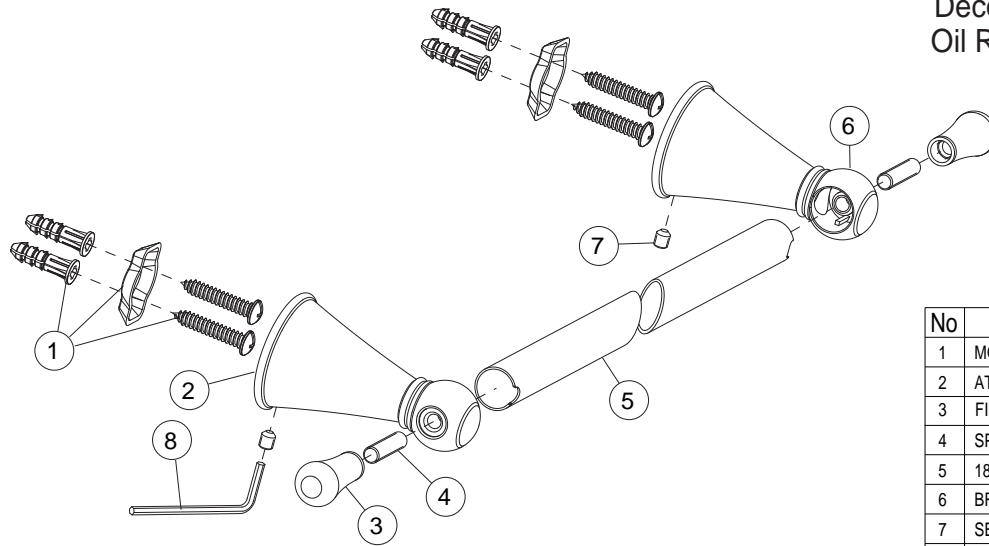

### Description

- Antique style towel bar
- 18" center to center measurement
- Oil rubbed bronze all metal construction
- Concealed screw mounting
- Mounting hardware includes screws and wall anchors
- Matches Premier Sonoma faucet suite
- Antique styling complements many faucet brands

## Model 552015

Genuine Premier Sonoma Accessory  
Decorative 18" Towel Bar  
Oil Rubbed Bronze Finish

No	Part Name	Material	Qty.
1	MOUNTING KIT	PLASTIC / METAL	2
2	ATTACHMENT SCREW	STEEL	2
3	FINIAL	METAL	2
4	SPINDLE	STEEL	2
5	18" TOWEL BAR	METAL	1
6	BRACKET	METAL	2
7	SET SCREW	STEEL	2
8	ALLEN WRENCH	STEEL	1