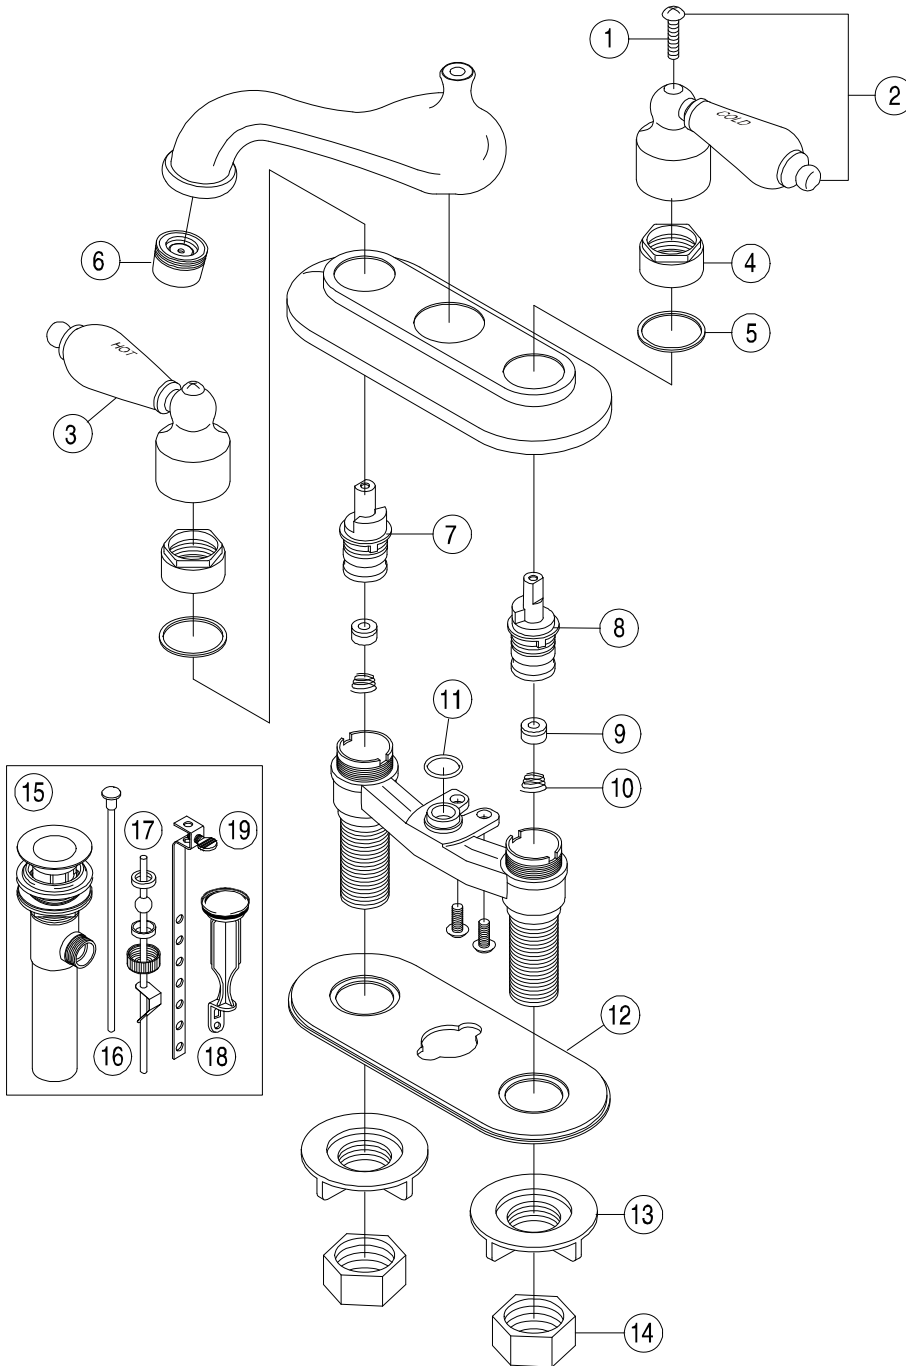

### Model 04335

Twin Lever Handle Teapot Lavatory Faucet  
Chrome Plated Finish  
With ABS Pop-Up  
1/2" IPS Connection

# Ashbury™

Model 04335

**Refer to Premier Faucet Parts List Sheet for part numbers and ordering information.**

For additional information contact Premier Faucet at 866-745-4010 or visit our website at [www.premierfaucet.com](http://www.premierfaucet.com)

# Ashbury™

Model 04335

*Refer to Premier Faucet Parts Schematic Sheet for parts diagram.*

INDEX	DESCRIPTION	MATERIAL	QTY	PART NO
1	HANDLE SCREW	STEEL	2	994188
2	HANDLE ASSEMBLY - COLD	ZINC	1	994122
3	HANDLE ASSEMBLY - HOT	ZINC	1	994182
4	BONNET NUT	ZINC	2	994316
5	CAP GASKET	POM	2	994515
6	AERATOR	BRASS	1	144205
7	CARTRIDGE - HOT	PLASTIC	1	163407
8	CARTRIDGE - COLD	PLASTIC	1	163406
9	SEAT WASHER	RUBBER	2	133398
10	SPRING	STAINLESS STEEL	2	133400
11	O-RING	RUBBER	1	994534
12	DECK GASKET	PLASTIC	1	994365
13	LOCK NUT	PLASTIC	2	133836
14	COUPLING NUT	BRASS	2	133838
15	POP-UP ASSEMBLY	ABS	1	82591
16	LIFT ROD	METAL	1	994599
17	BALL ROD ASSY	METAL/PLASTIC	1	015085
18	STOPPER	PLASTIC	1	133238
19	LIFT STRAP	METAL	1	133833