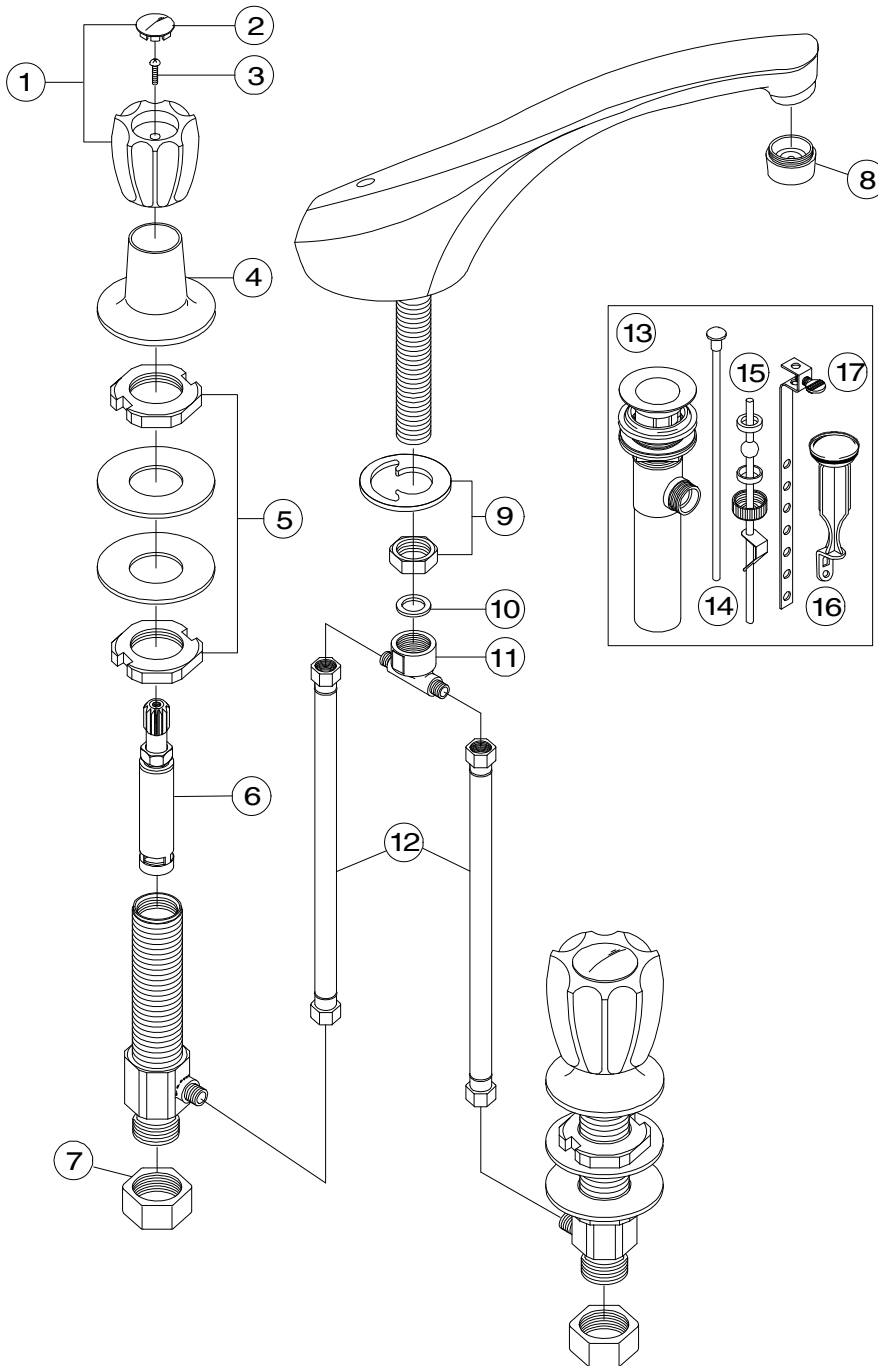

Model 04260

Twin Acrylic Handle Widespread Lavatory Faucet
Chrome Plated Finish
With Brass Pop-Up
1/2" IPS Connection

CONCORD™

Model 04260

Refer to Premier Faucet Parts List Sheet for part numbers and ordering information.

For additional information contact Premier Faucet at 866-745-4010 or visit our website at www.premierfaucet.com

Model 04260

Twin Acrylic Handle Widespread Lavatory Faucet
Chrome Plated Finish
With Brass Pop-Up
1/2" IPS Connection

CONCORD™

Model 04260

Refer to Premier Faucet Parts Schematic Sheet for parts diagram.

INDEX	DESCRIPTION	MATERIAL	QTY	PART NO
1	HANDLE ASSEMBLY	ACRYLIC	2	994209
2	INDEX BUTTON	ACRYLIC	2	114093
3	HANDLE SCREW	BRASS	2	994187
4	ESCUTCHEON	ZINC	2	994409
5	INSTALLATION KIT	BRASS	2	994259
6	CARTRIDGE - HOT & COLD	BRASS	2	163660
7	COUPLING NUT	BRASS	2	133838
8	AERATOR	BRASS	1	144205
9	INSTALLATION KIT	STEEL	1	994280
10	GASKET	RUBBER	1	994629
11	TEE CONNECTOR	BRASS	1	994628
12	HOSE	PVC	2	994556
13	POP-UP ASSEMBLY	BRASS	1	124100
14	LIFT ROD	METAL	1	994599
15	BALL ROD ASSY	METAL/PLASTIC	1	133833
16	STOPPER	PLASTIC	1	015084
17	LIFT STRAP	METAL	1	133833