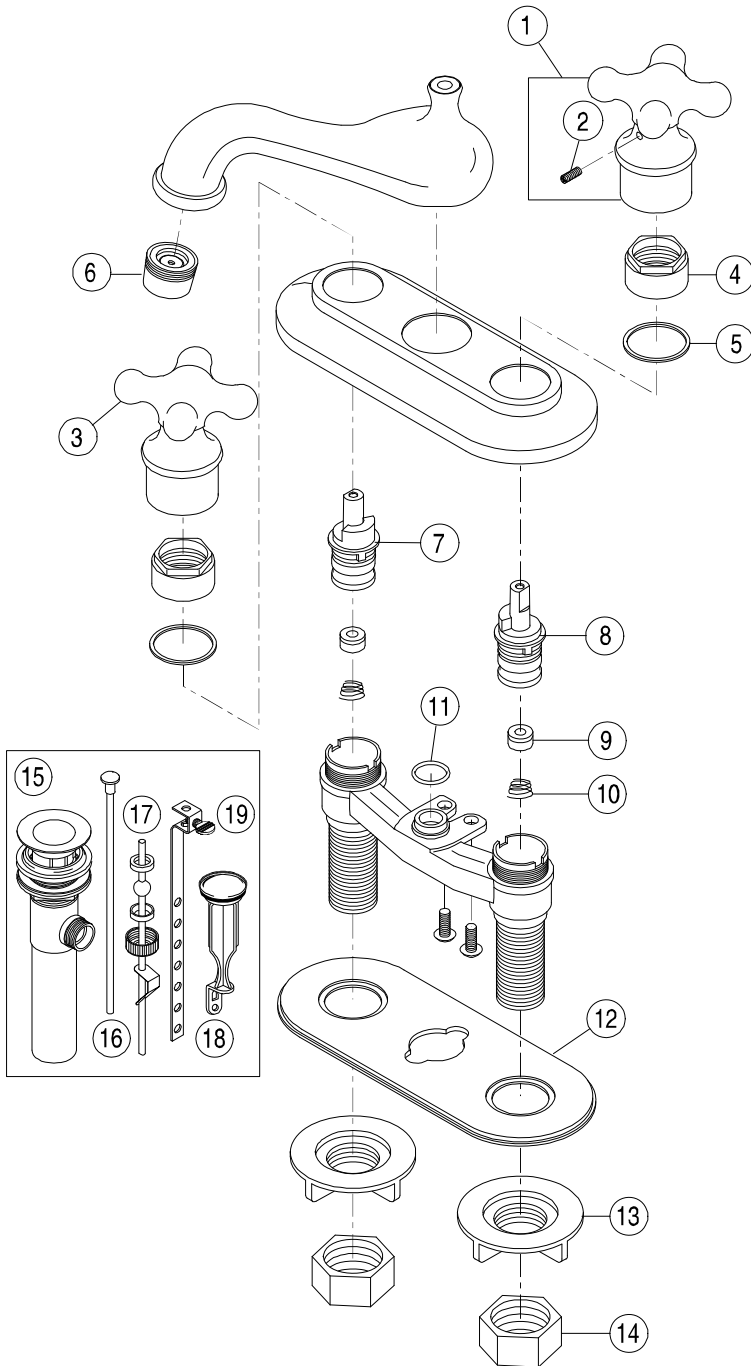

### Model 04337

Twin Cross Handle Teapot Lavatory Faucet  
Chrome Plated Finish  
With ABS Pop-Up  
1/2" IPS Connection

# Ashbury™

Model 04337

**Refer to Premier Faucet Parts List Sheet for part numbers and ordering information.**

For additional information contact Premier Faucet at 866-745-4010 or visit our website at [www.premierfaucet.com](http://www.premierfaucet.com)

**Model 04337**

Twin Cross Handle Teapot Lavatory Faucet  
 Chrome Plated Finish  
 With ABS Pop-Up  
 1/2" IPS Connection

# Ashbury™

Model 04337

*Refer to Premier Faucet Parts Schematic Sheet for parts diagram.*

INDEX	DESCRIPTION	MATERIAL	QTY	PART NO
1	HANDLE ASSEMBLY - COLD	METAL/PORCELAIN	1	994184
2	HANDLE SCREW	STAINLESS STEEL	2	994190
3	HANDLE ASSEMBLY - HOT	METAL/PORCELAIN	1	994185
4	BONNET NUT	ZINC	2	994316
5	CAP GASKET	POM	2	994515
6	AERATOR	BRASS	1	144205
7	CARTRIDGE - HOT	PLASTIC	1	163460
8	CARTRIDGE - COLD	PLASTIC	1	163460
9	SEAT WASHER	RUBBER	2	133398
10	SPRING	STAINLESS STEEL	2	133400
11	O-RING	RUBBER	1	994534
12	DECK GASKET	PLASTIC	1	994365
13	LOCK NUT	PLASTIC	2	133836
14	COUPLING NUT	BRASS	2	133838
15	POP-UP ASSEMBLY	ABS	1	82591
16	LIFT ROD	METAL	1	994599
17	BALL ROD ASSY	METAL/PLASTIC	1	015085
18	STOPPER	PLASTIC	1	133238
19	LIFT STRAP	METAL	1	133833