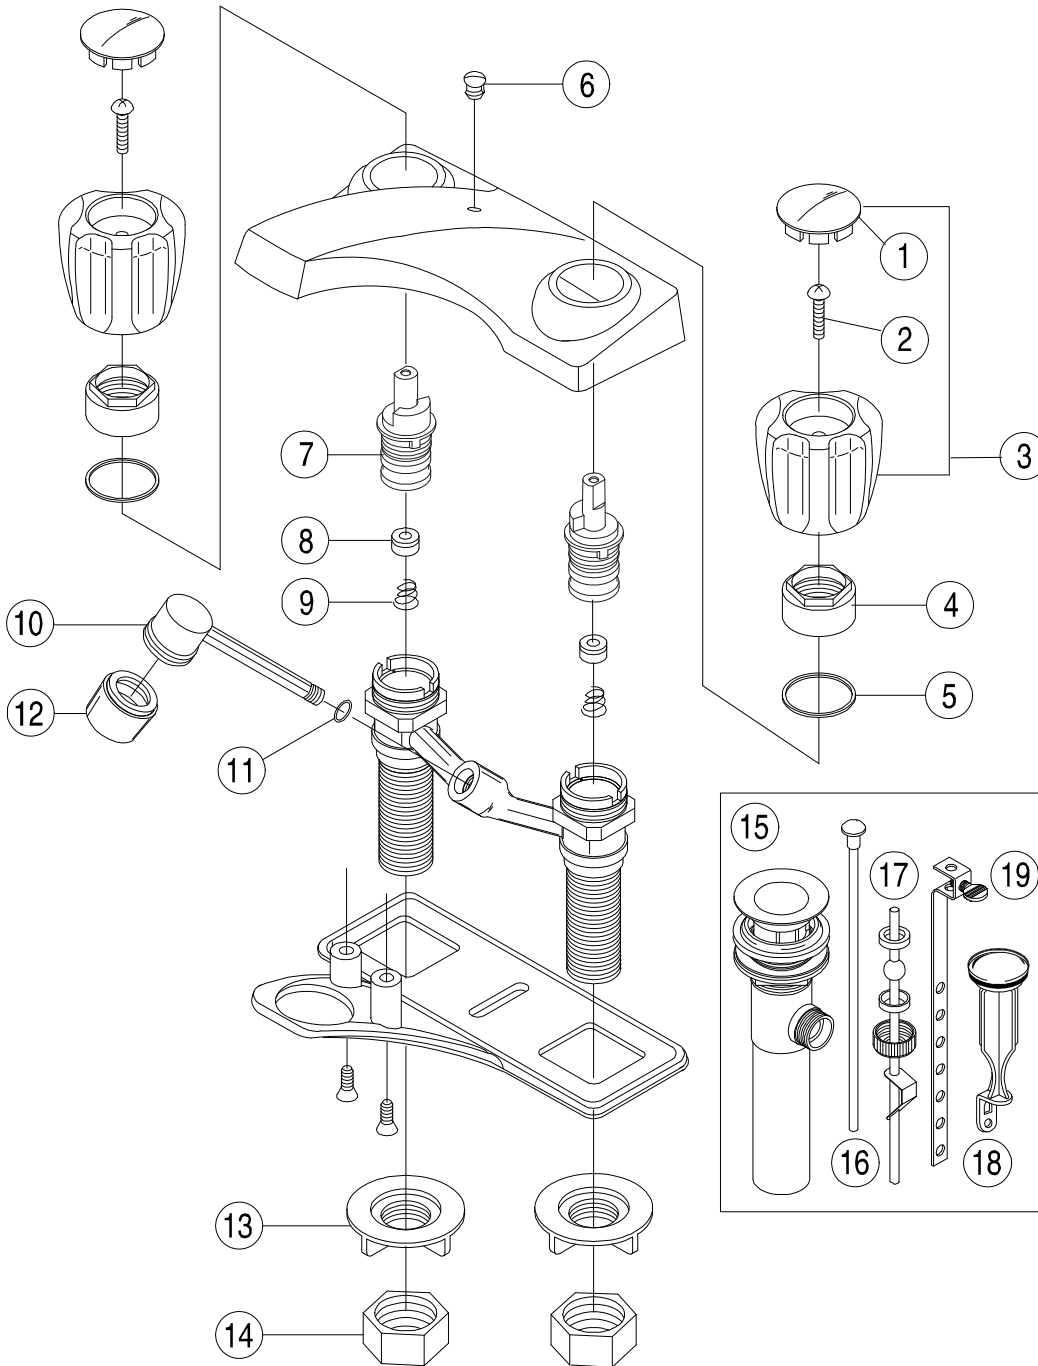

Model 012031

Twin Acrylic Handle Lavatory Faucet
Chrome Plated Finish
With ABS Pop-Up
1/2" IPS Connection

CONCORD™

Model 012031

Refer to Premier Faucet Parts List Sheet for part numbers and ordering information.

For additional information contact Premier Faucet at 866-745-4010 or visit our website at www.premierfaucet.com

Model 012031

Twin Acrylic Handle Lavatory Faucet
Chrome Plated Finish
With ABS Pop-Up
1/2" IPS Connection

CONCORD™

Model 012031

Refer to Premier Faucet Parts Schematic Sheet for parts diagram.

| INDEX | DESCRIPTION | MATERIAL | QTY | PART NO |
|-------|------------------------|-----------------|-----|---------|
| 1 | INDEX BUTTON | ACRYLIC | 2 | 114093 |
| 2 | HANDLE SCREW | CP BRASS | 2 | 994306 |
| 3 | HANDLE ASSEMBLY | ACRYLIC | 2 | 012044 |
| 4 | BONNET NUT | ZINC | 2 | 994316 |
| 5 | WASHER | POM | 2 | 994515 |
| 6 | LIFT ROD PLUG | PLASTIC | 1 | 994610 |
| 7 | CARTRIDGE - HOT & COLD | PLASTIC | 2 | 163420 |
| 8 | SEAT WASHER | RUBBER | 2 | 133398 |
| 9 | SPRING | STAINLESS STEEL | 2 | 133400 |
| 10 | SPOUT RISER | BRASS | 1 | 994508 |
| 11 | SPOUT O-RING | RUBBER | 1 | 994551 |
| 12 | AERATOR | BRASS | 1 | 144211 |
| 13 | LOCK NUT | ABS | 2 | 133836 |
| 14 | COUPLING NUT | BRASS | 2 | 133838 |
| 15 | POP-UP ASSEMBLY | ABS | 1 | 82591 |
| 16 | LIFT ROD | METAL | 1 | 994599 |
| 17 | BALL ROD ASSY | METAL/PLASTIC | 1 | 015085 |
| 18 | STOPPER | PLASTIC | 1 | 133238 |
| 19 | LIFT STRAP | METAL | 1 | 133833 |