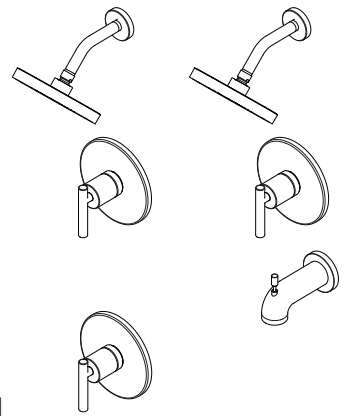

Contempra™ Tub And Shower Trim

- | | |
|--|--|
| R89-1NCC Finish(CC) <input type="checkbox"/> | R89-7NCK Finish(KK) <input type="checkbox"/> |
| R89-1NCK Finish(KK) <input type="checkbox"/> | R89-8NCC Finish(CC) <input type="checkbox"/> |
| R89-7NCC Finish(CC) <input type="checkbox"/> | R89-8NCK Finish(KK) <input type="checkbox"/> |

Specifications

- Single Control
- Trim Only, Valve Not Included

Features

- Brass Ball Joints (1NC Excluded)
- Fixed Hub
- PVD Finish (KK Finish Only)
- Raincan Included (1NC Excluded)
- Volume and Temperature Control
- Tub & Shower (8NC Only)
- Shower Only (7NC Only)
- Valve Only (1NC Only)
- Pforever Warranty®

Dimensions