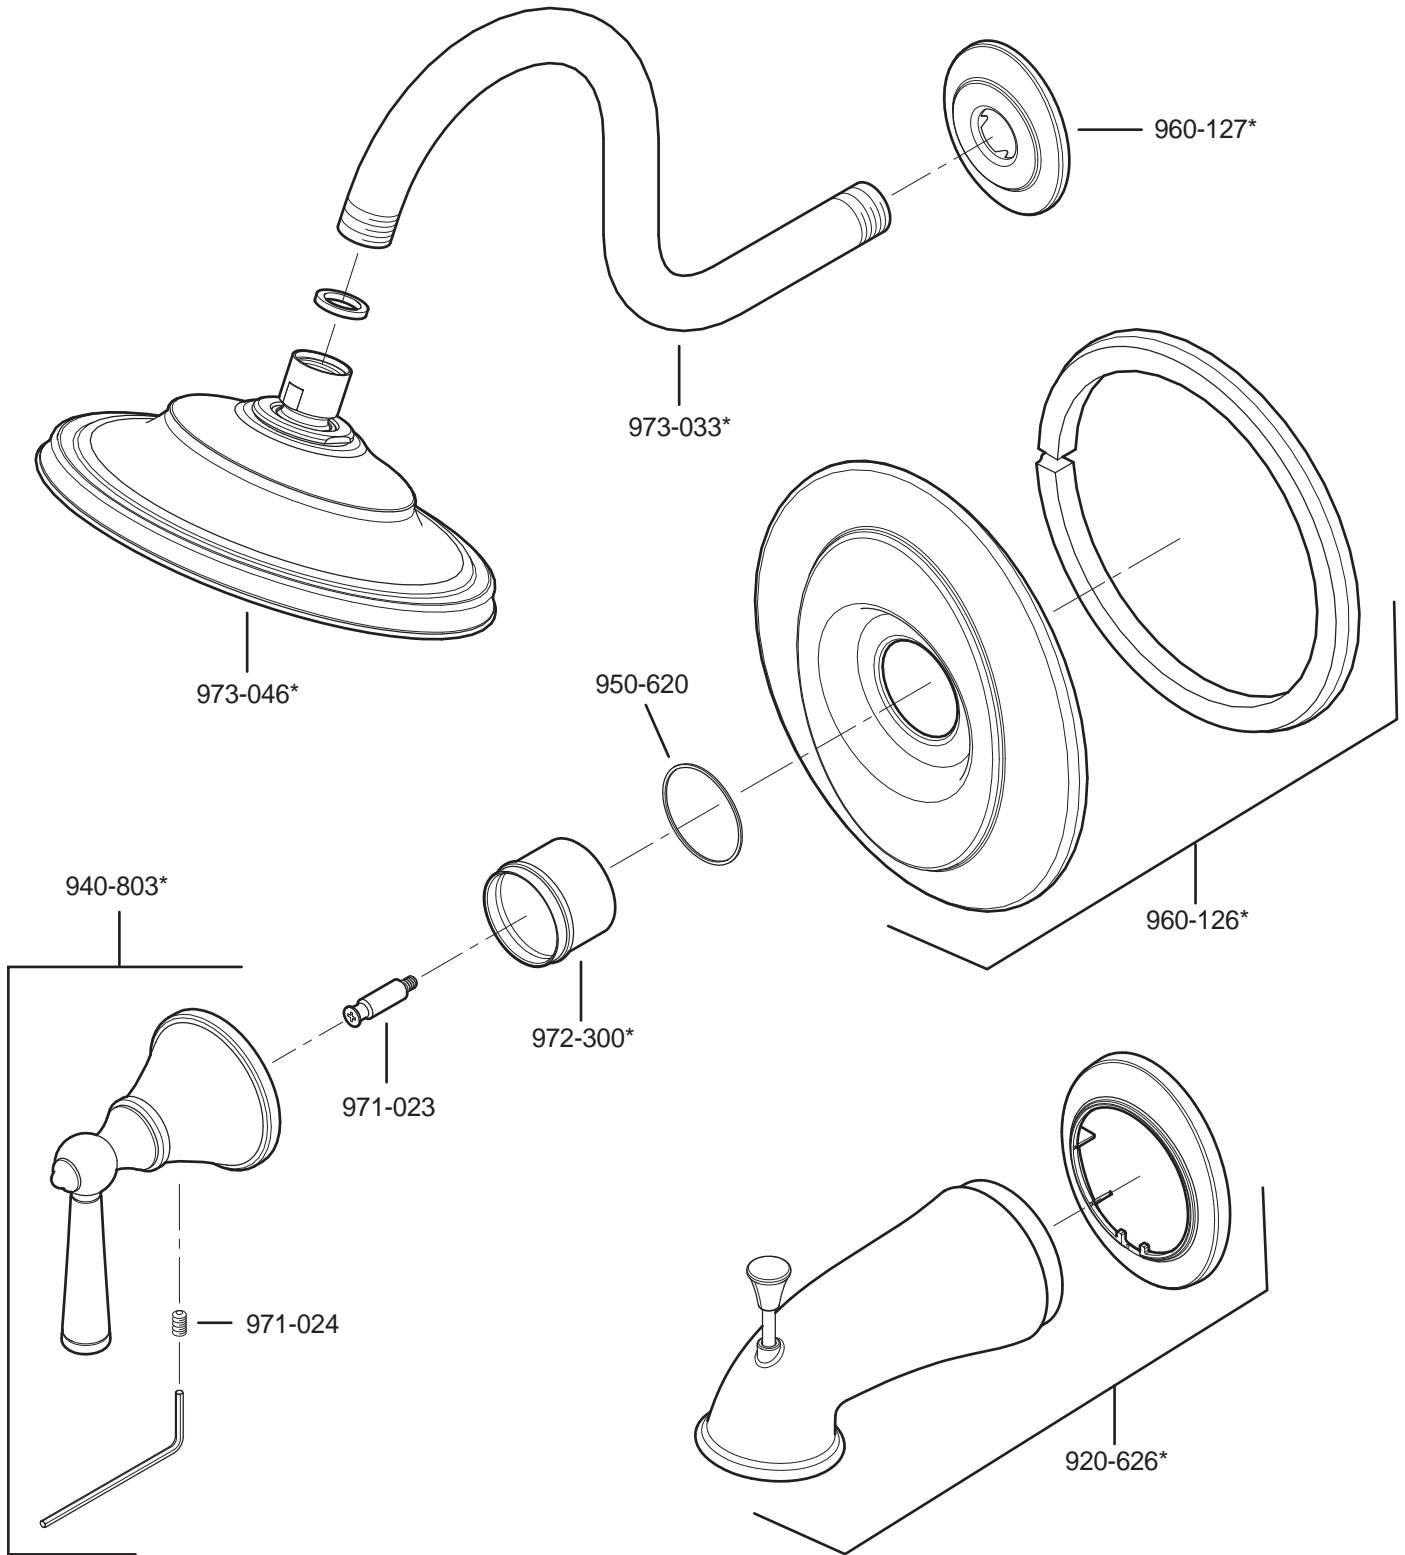

PARTS EXPLOSION

R89 Series Saxton™ Tub & Shower Trim

FINISHES * Indicates Finish

- | | | |
|-----------------------|-------------------|----------------------|
| A Polished Chrome | M Almond | U Rustic Bronze |
| B Black | N Antique Bronze | V PVD Polished Brass |
| E Rustic Pewter | P Polished Brass | W White |
| D PVD Polished Nickel | Q Satin Brass | Y Tuscan Bronze |
| J PVD Brushed Nickel | R Copper | Z Oil-Rubbed Bronze |
| K Satin Nickel | S Stainless Steel | |
| L Satin Stainless | T Biscuit | |