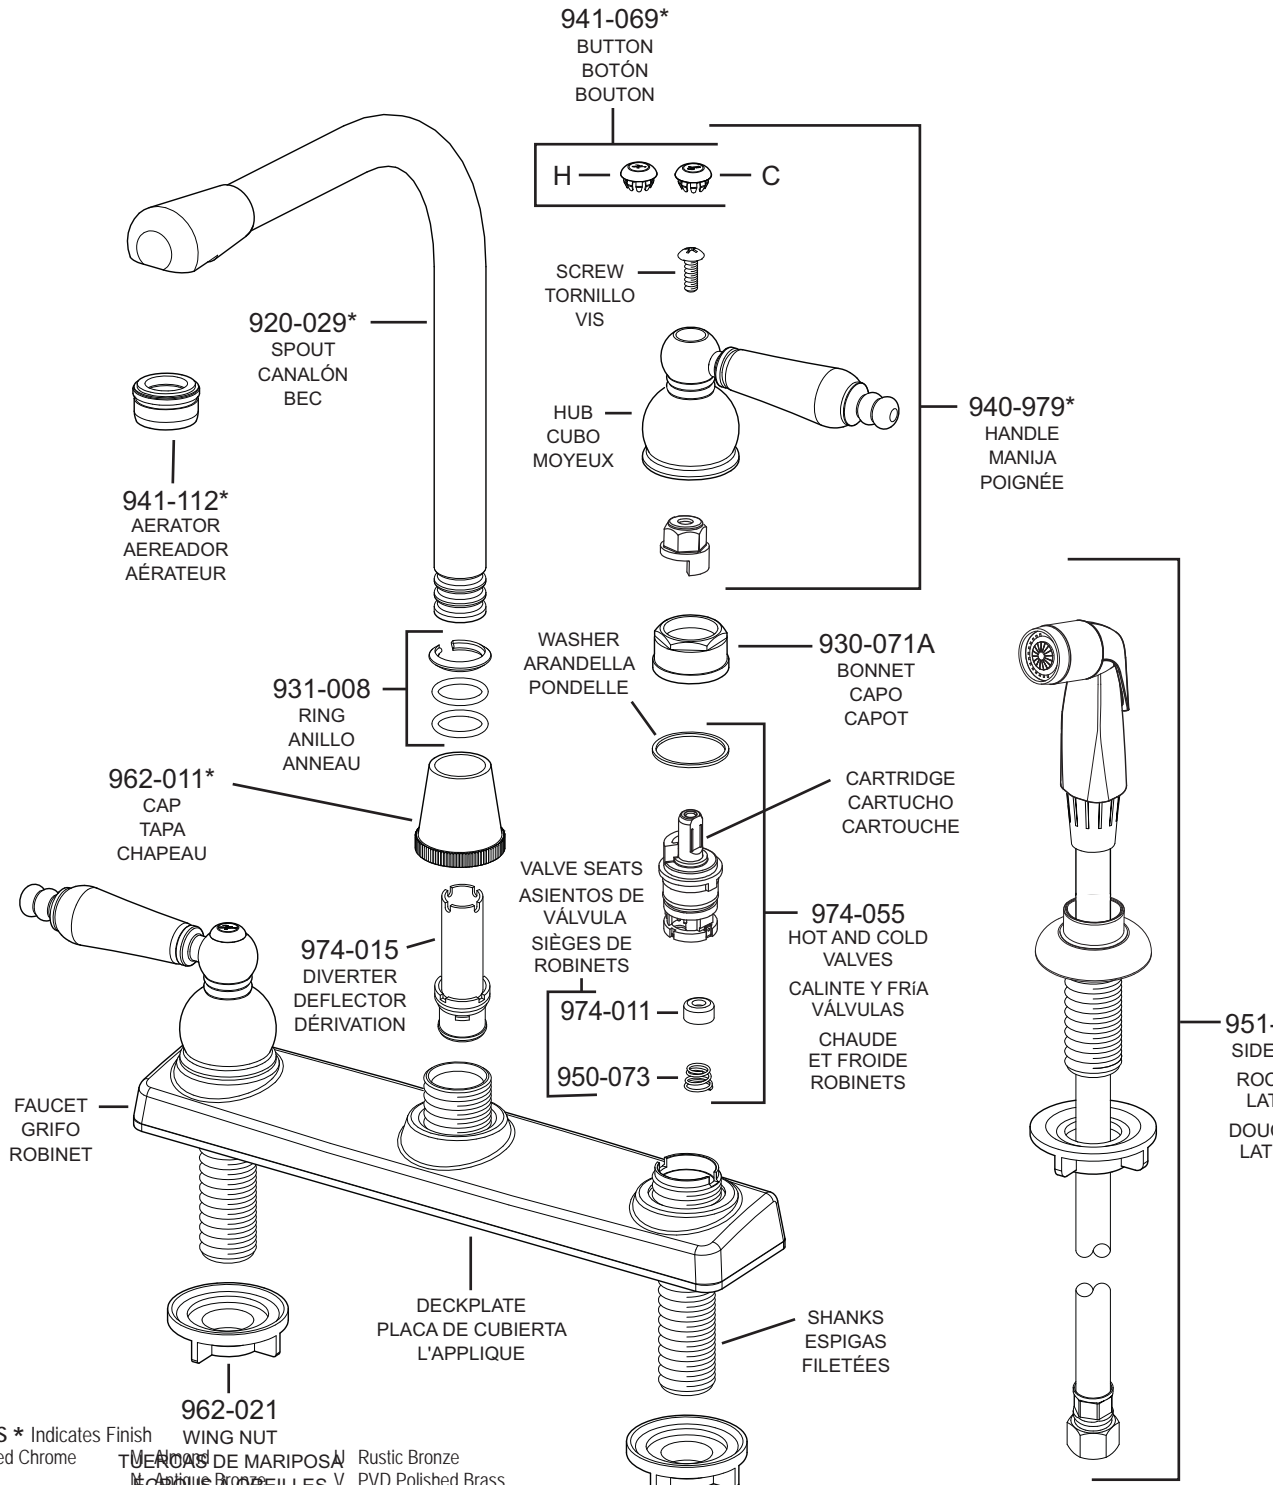

# PARTS EXPLOSION

## 136 Pfirst Series™ 2 Handle H-Arch, Side Spray Kitchen Faucet

**FINISHES \*** Indicates Finish

A Polished Chrome	T VENUS DE MARIPOSA	R Rustic Bronze
B Black	E AEROS ARIELLES	V PVD Polished Brass
E Rustic Pewter	P Polished Brass	W White
D PVD Polished Nickel	Q Satin Brass	Y Tuscan Bronze
J PVD Brushed Nickel	R Copper	Z Oil-Rubbed Bronze
K Satin Nickel	S Stainless Steel	
L Satin Stainless	T Biscuit	