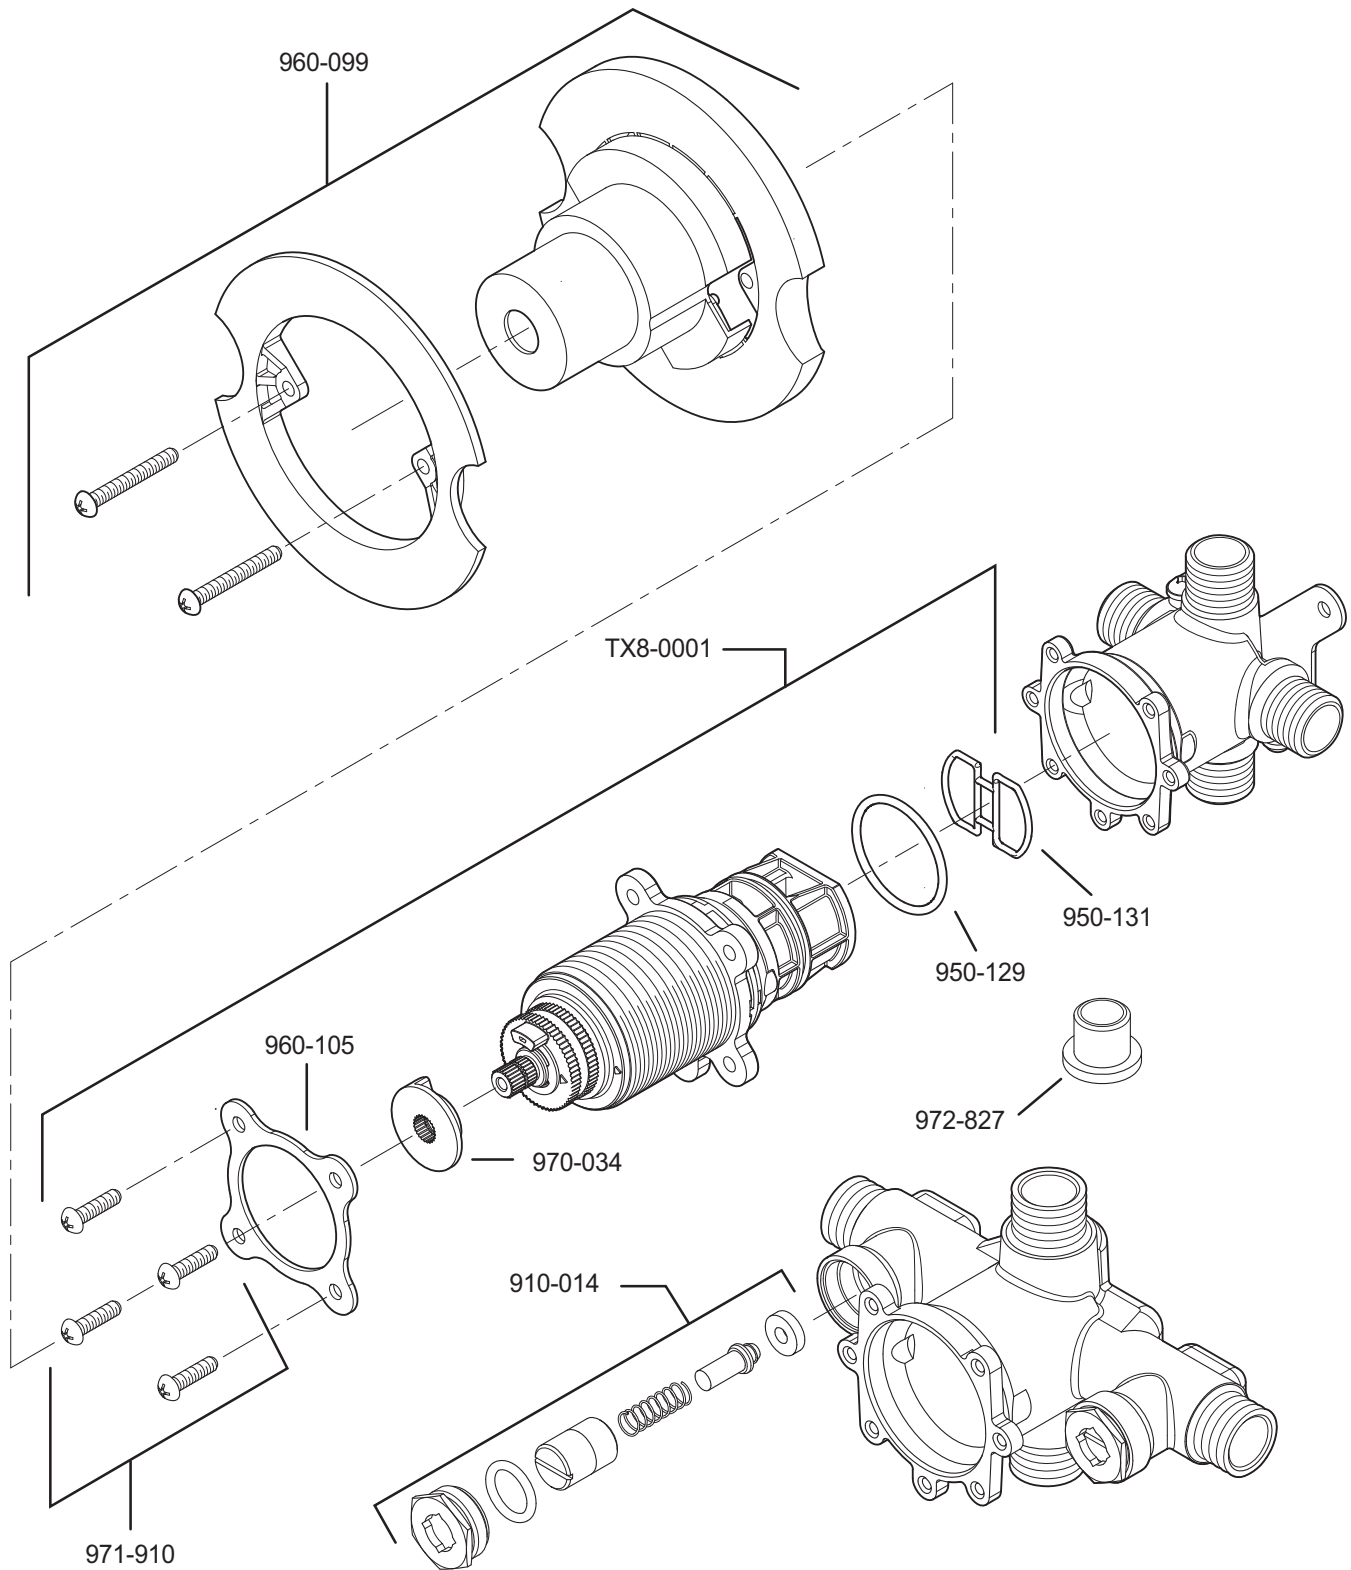

PARTS EXPLOSION

TX8 Series Thermostatic Tub & Shower Valve Bodies

FINISHES * Indicates Finish

| | | |
|-----------------------|-------------------|----------------------|
| A Polished Chrome | M Almond | U Rustic Bronze |
| B Black | N Antique Bronze | V PVD Polished Brass |
| E Rustic Pewter | P Polished Brass | W White |
| D PVD Polished Nickel | Q Satin Brass | Y Tuscan Bronze |
| J PVD Brushed Nickel | R Copper | Z Oil-Rubbed Bronze |
| K Satin Nickel | S Stainless Steel | |
| L Satin Stainless | T Biscuit | |