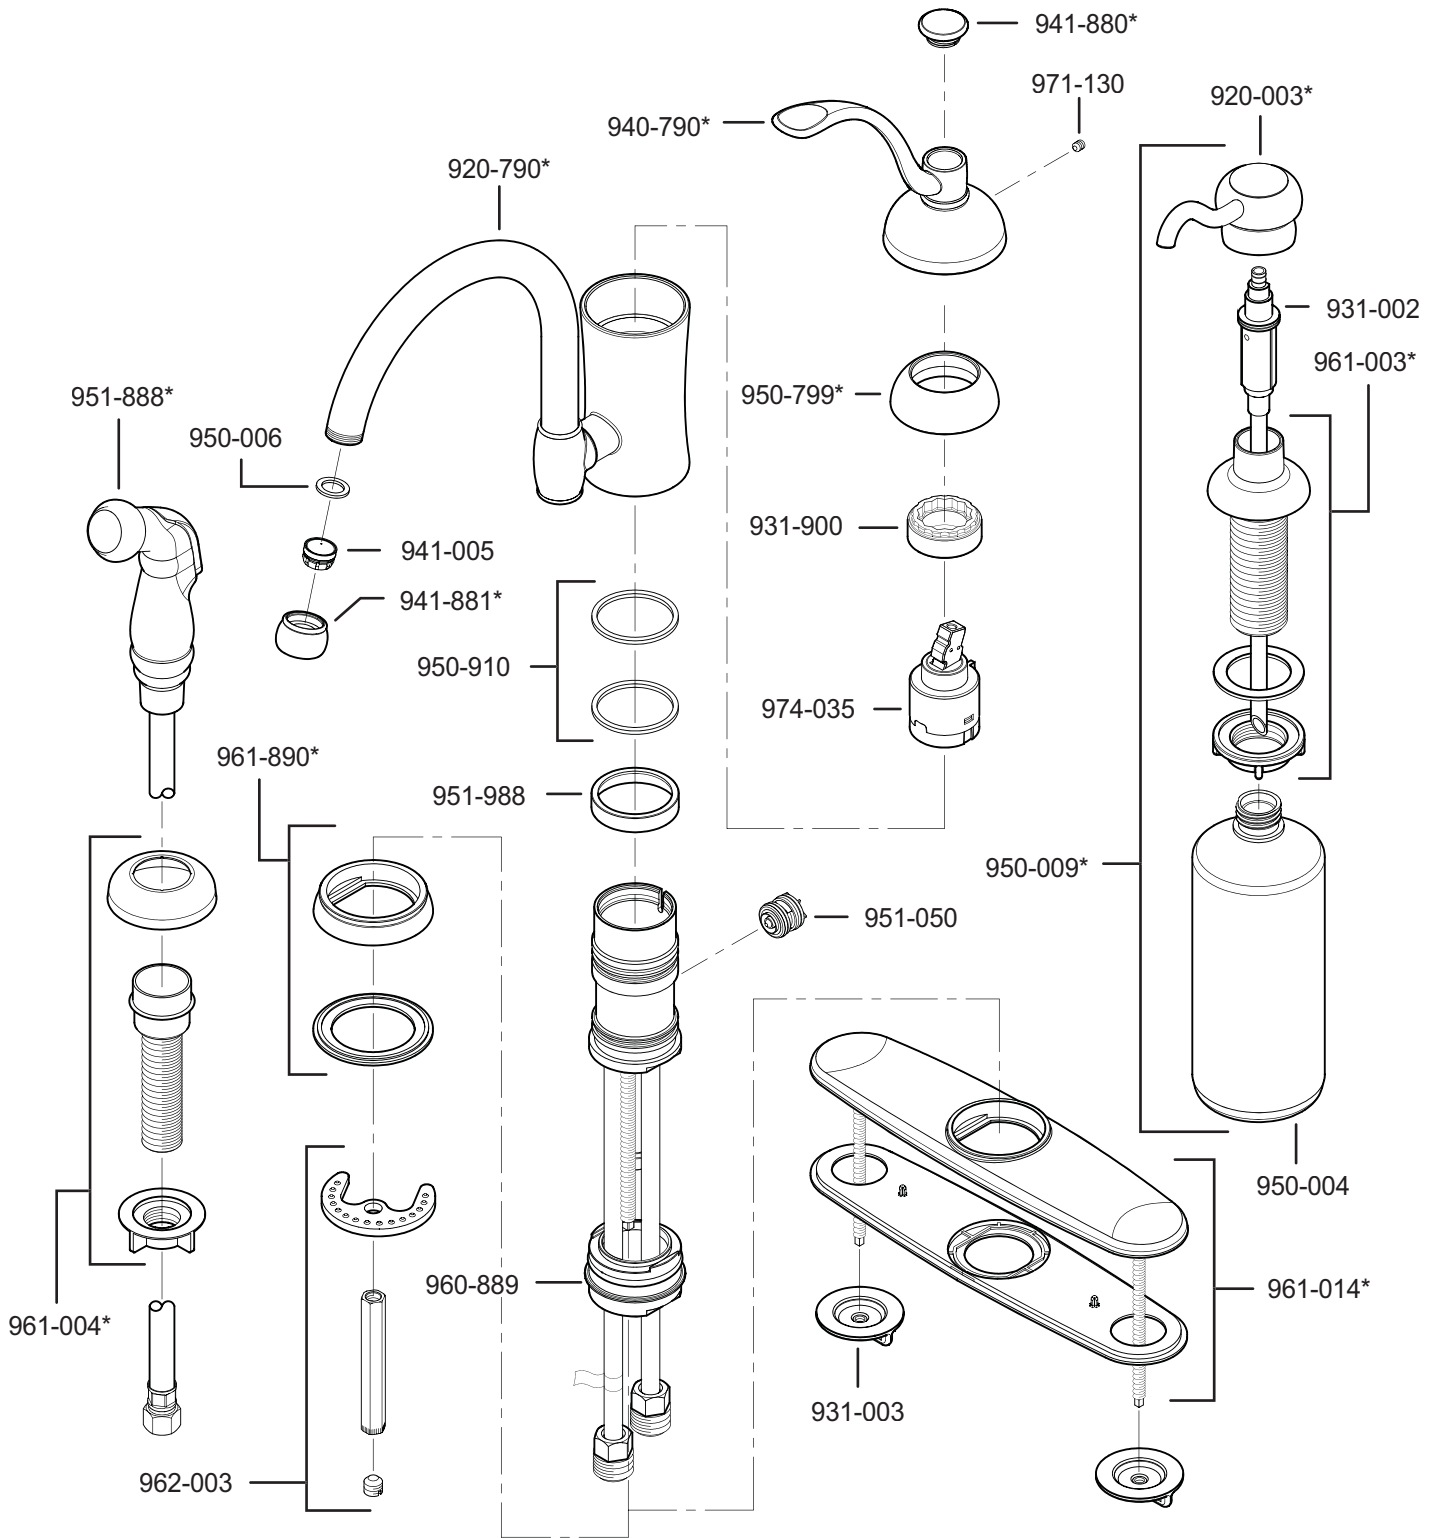

PARTS EXPLOSION

34 Series Amherst™ Collection Single-Control Kitchen Faucet

FINISHES * Indicates Finish

A Polished Chrome	M Almond	U Rustic Bronze
B Black	N Antique Bronze	V PVD Polished Brass
E Rustic Pewter	P Polished Brass	W White
D PVD Polished Nickel	Q Satin Brass	Y Tuscan Bronze
J PVD Brushed Nickel	R Copper	Z Oil-Rubbed Bronze
K Satin Nickel	S Stainless Steel	
L Satin Stainless	T Biscuit	

All finishes not available on all parts

1-800-PFAUCET www.pricepfister.com
19701 DaVinci, Lake Forest, CA 92610

07/15/08

Price Pfister