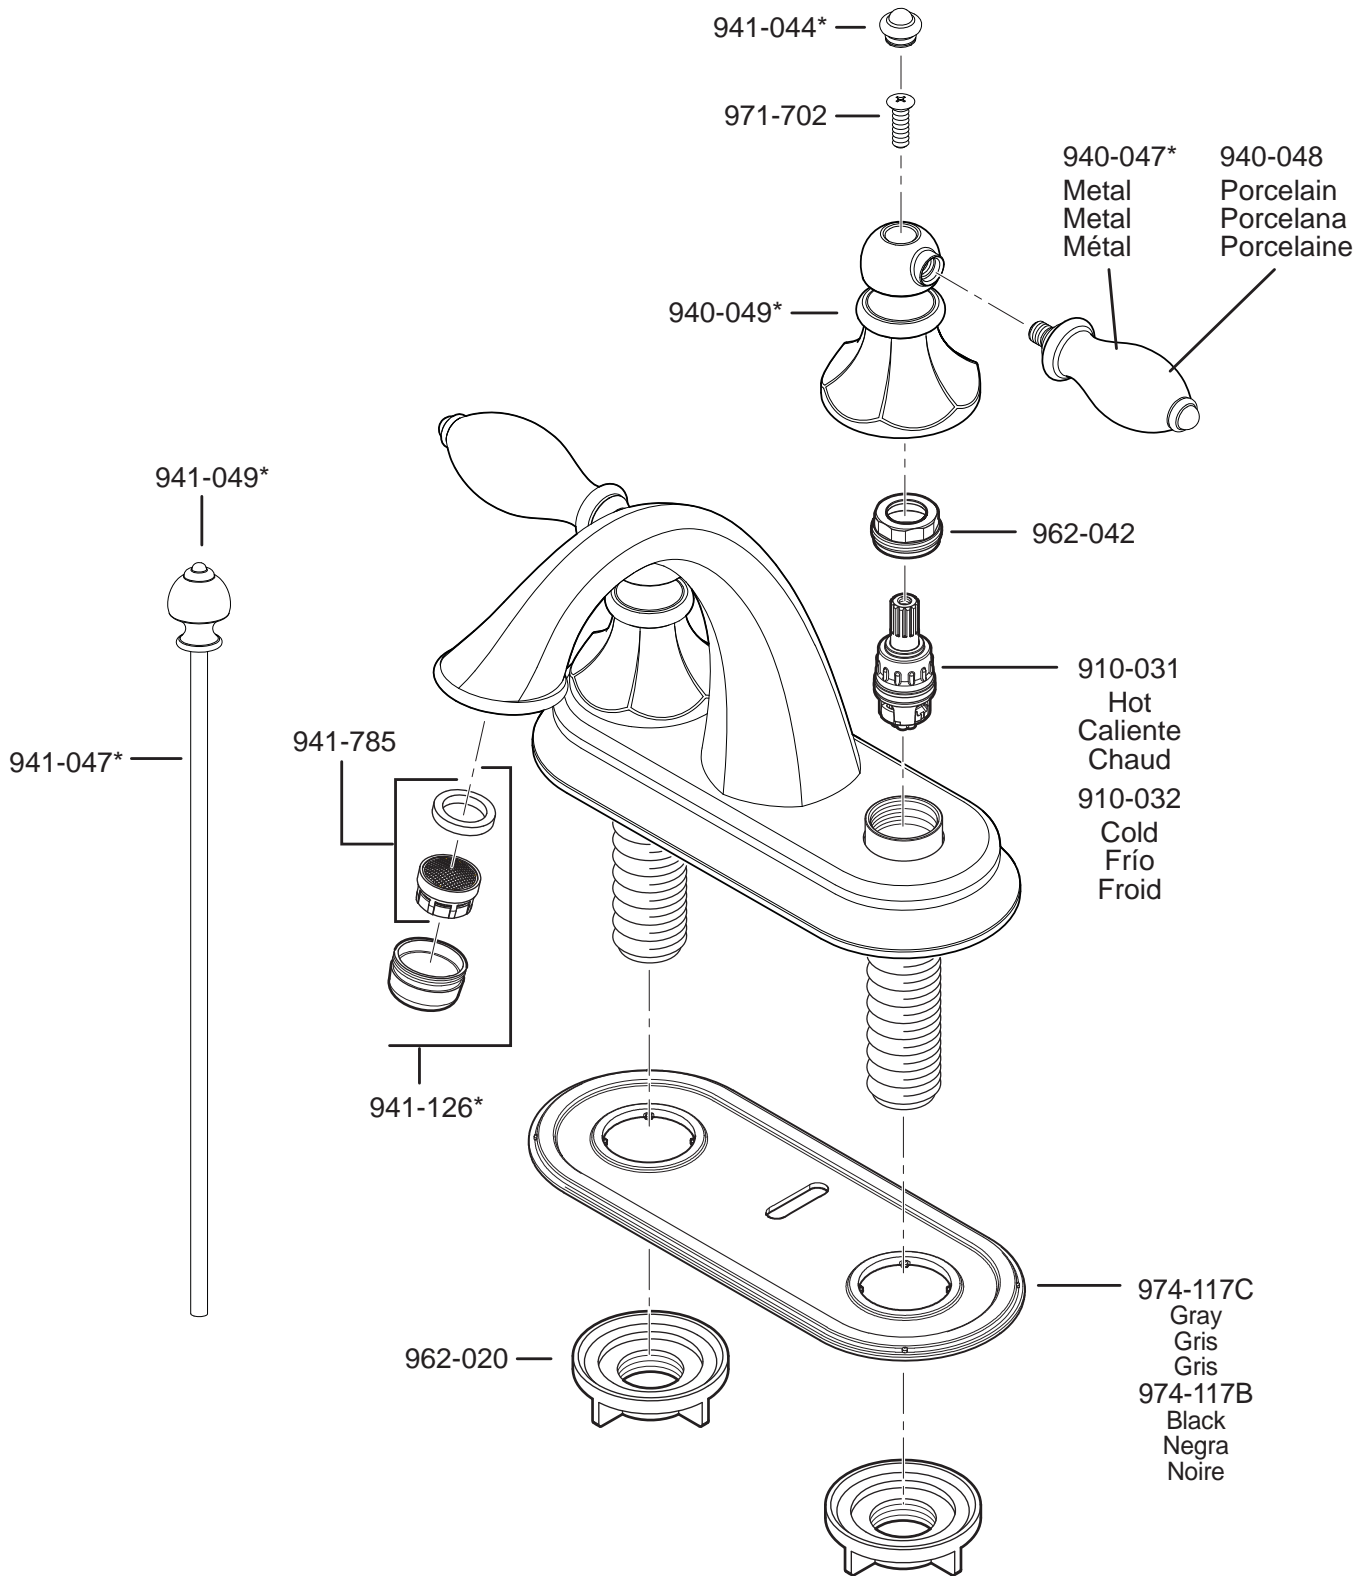

PARTS EXPLOSION

48 Series Catalina™ Collection 4" Centerset Lavatory Faucet

FINISHES * Indicates Finish

A Polished Chrome	L Satin Stainless	T Biscuit
B Black	M Almond	U Rustic Bronze
D PVD Polished Nickel	N Antique Bronze	V PVD Polished Brass
E Rustic Pewter	P Polished Brass	W White
J PVD Brushed Nickel	Q Satin Brass	Y Tuscan Bronze
G Velvet Aged Bronze	R Copper	Z Oil-Rubbed Bronze
K Satin Nickel	S Stainless Steel	