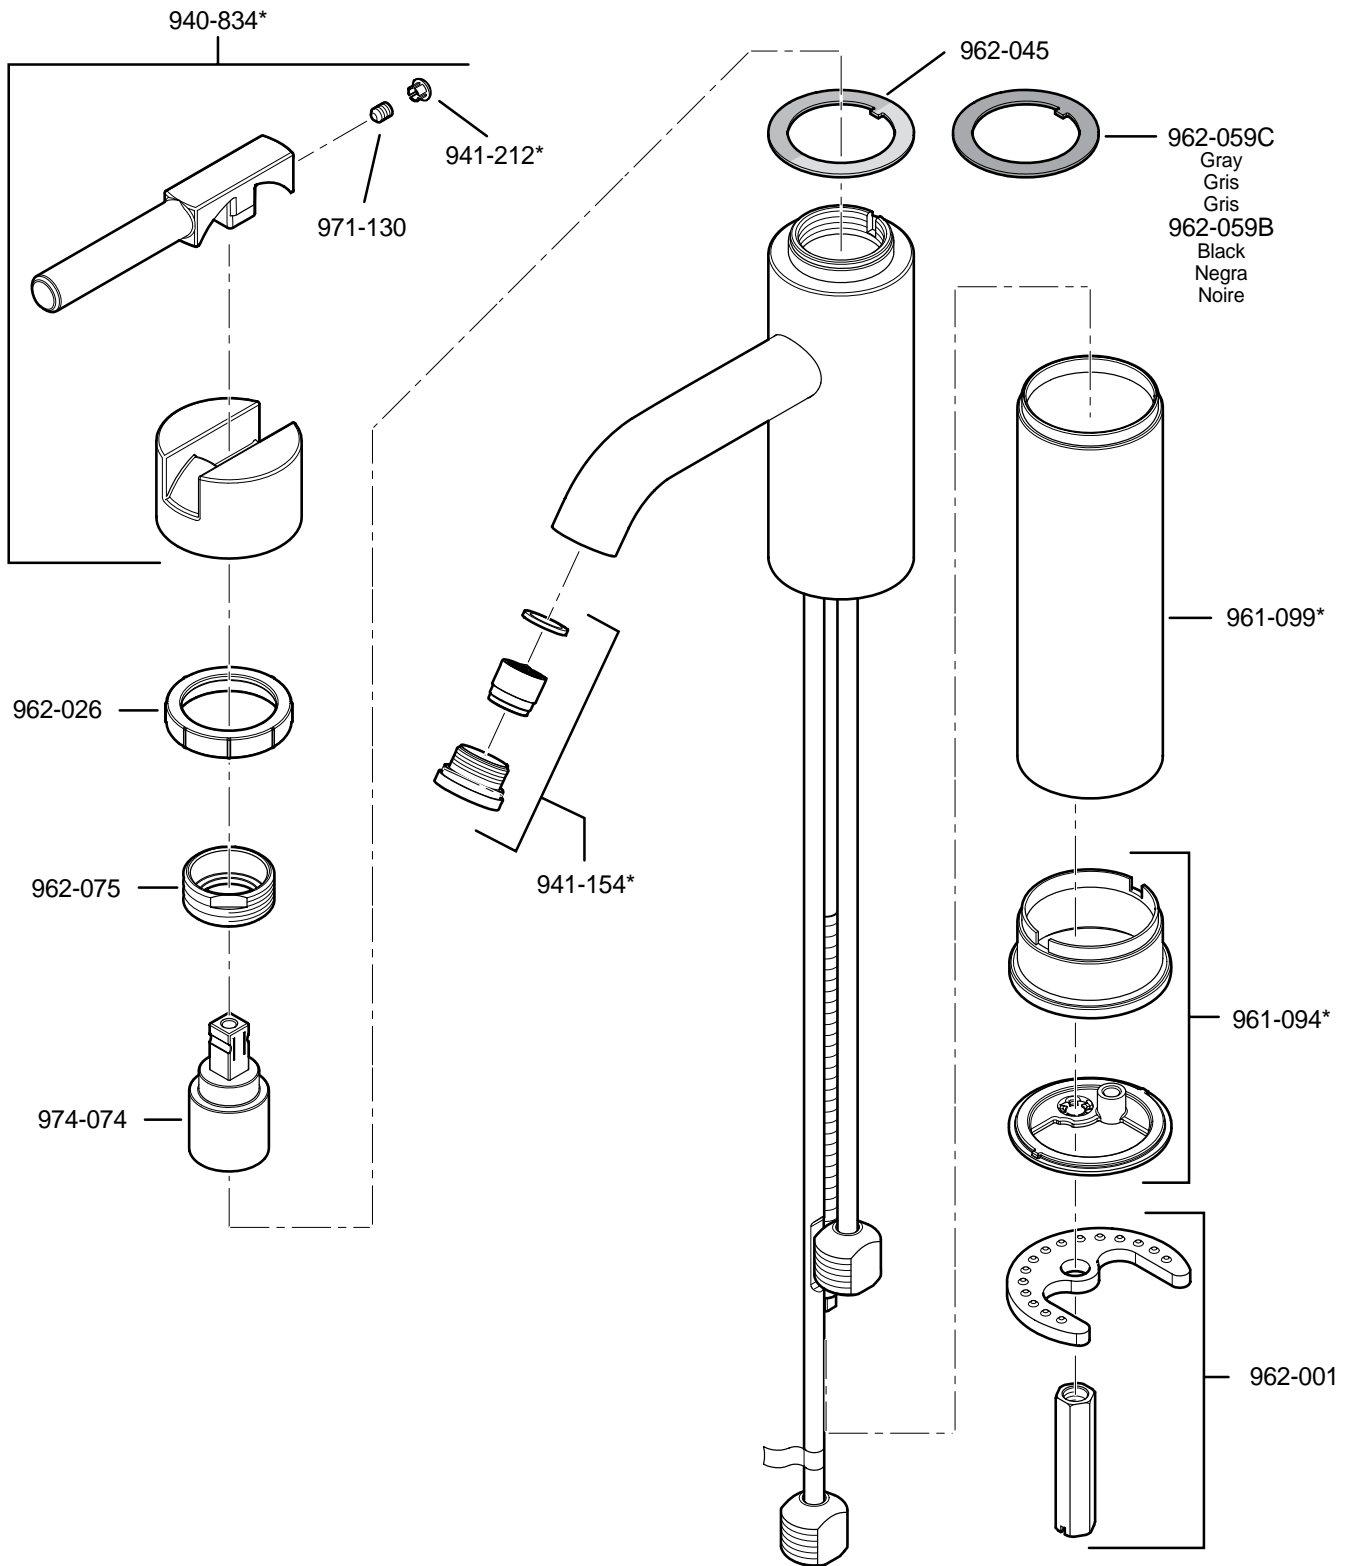

PARTS EXPLOSION

40 Series Contempra™ Single Control Centerset Lavatory Faucet

FINISHES * Indicates Finish

A Polished Chrome	L Satin Stainless	T Biscuit
B Black	M Almond	U Rustic Bronze
D PVD Polished Nickel	N Antique Bronze	V PVD Polished Brass
E Rustic Pewter	P Polished Brass	W White
J PVD Brushed Nickel	Q Satin Brass	Y Tuscan Bronze
G Velvet Aged Bronze	R Copper	Z Oil-Rubbed Bronze
K Satin Nickel	S Stainless Steel	