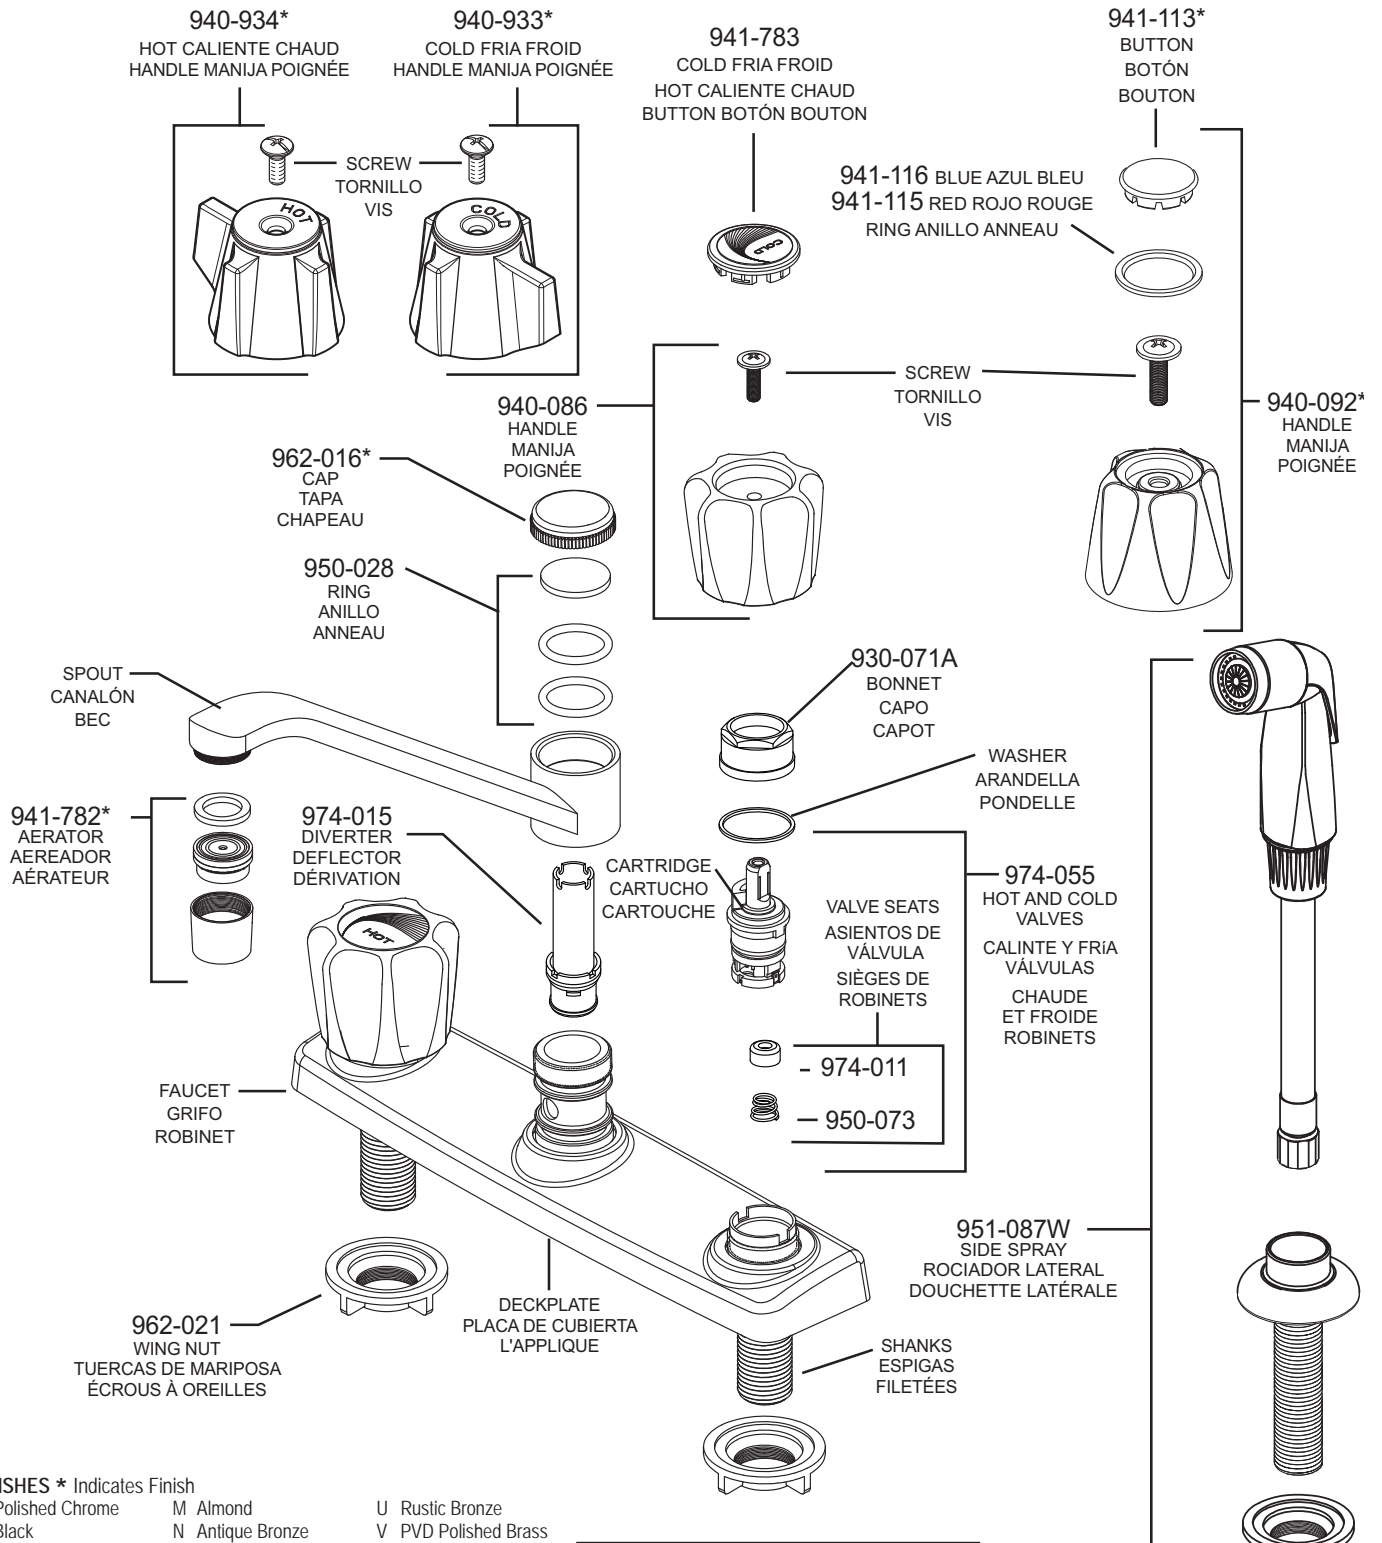

PARTS EXPLOSION

135 Pfirst Series™ 2 Handle, Side Spray Kitchen Faucet

FINISHES * Indicates Finish

A Polished Chrome	M Almond	U Rustic Bronze
B Black	N Antique Bronze	V PVD Polished Brass
E Rustic Pewter	P Polished Brass	W White
D PVD Polished Nickel	Q Satin Brass	Y Tuscan Bronze
J PVD Brushed Nickel	R Copper	Z Oil-Rubbed Bronze
K Satin Nickel	S Stainless Steel	
L Satin Stainless	T Biscuit	

All finishes not available on all parts

1-800-PFAUCET www.pricepfister.com
19701 DaVinci, Lake Forest, CA 92610

07/15/08

Price Pfister