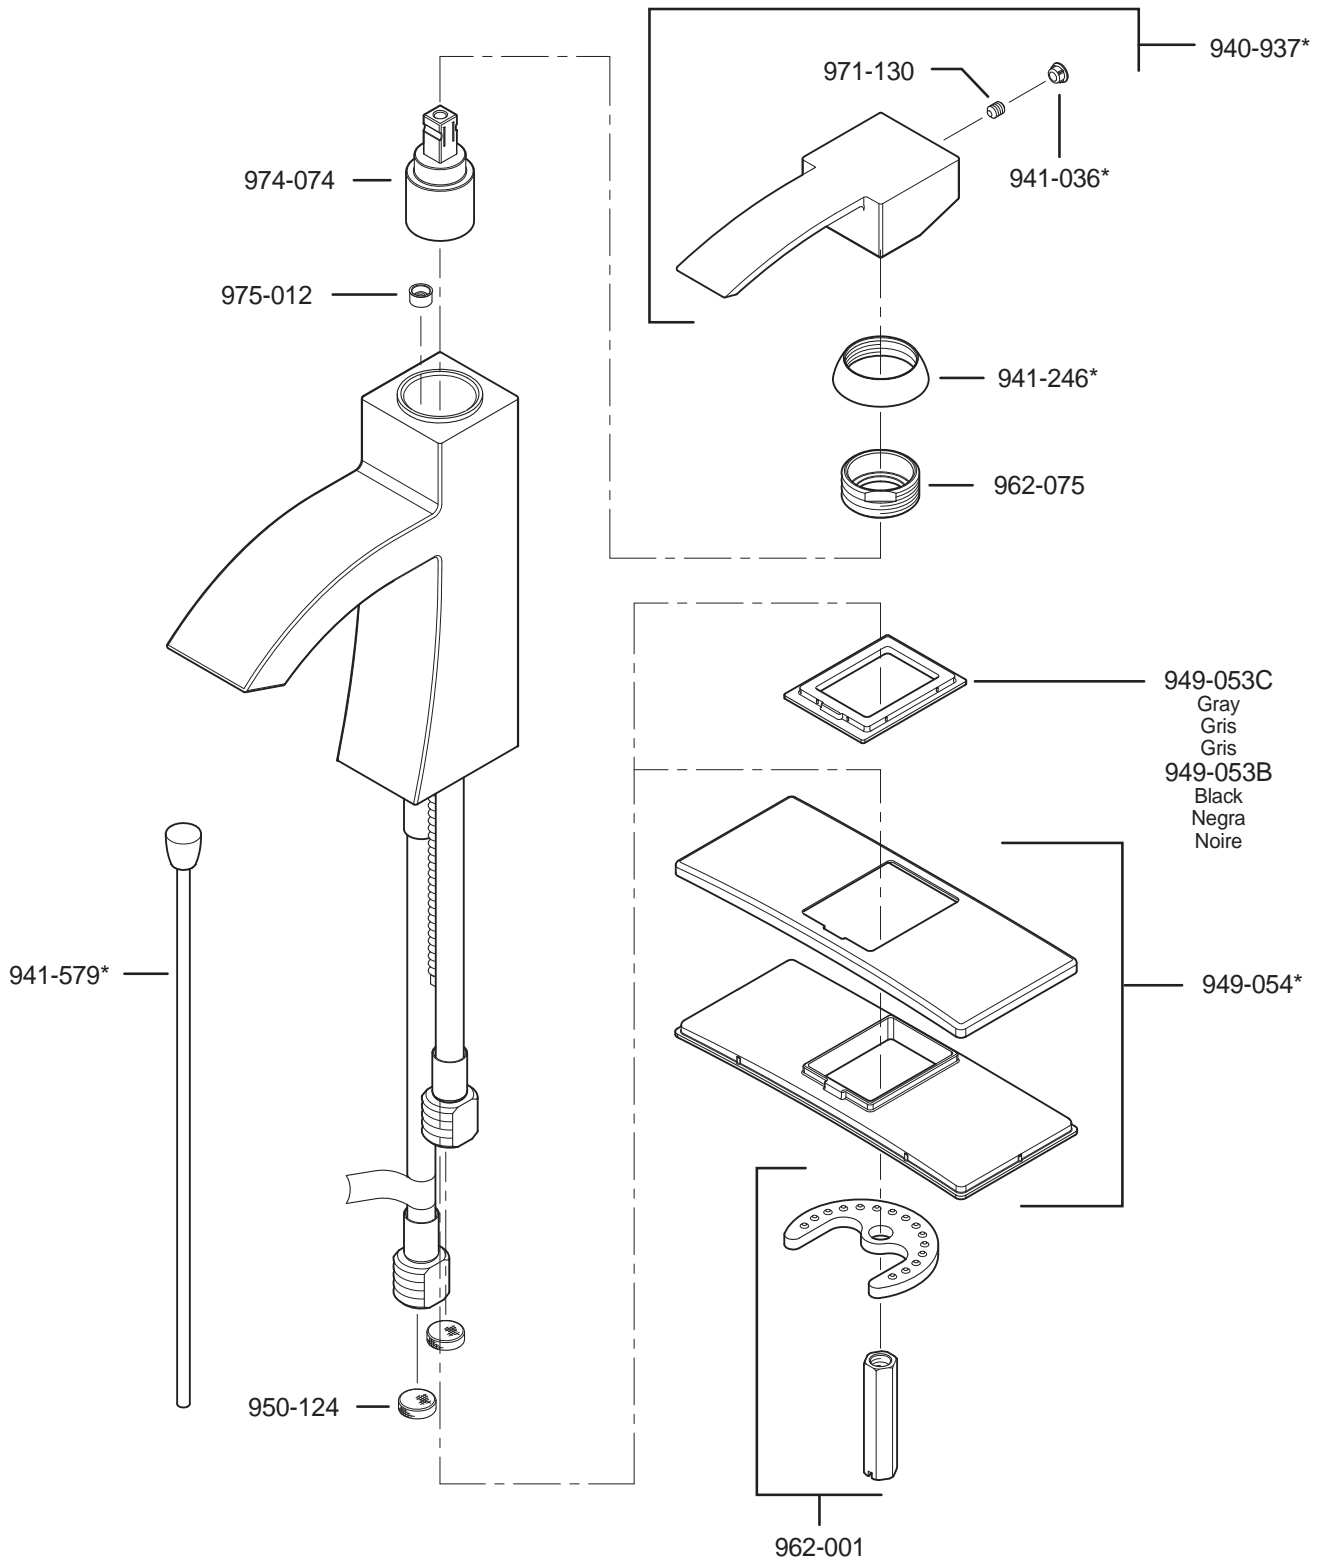

PARTS EXPLOSION

42 Series Bernini™ 4" Centerset Lavatory Faucet

FINISHES * Indicates Finish

A Polished Chrome	L Satin Stainless	T Biscuit
B Black	M Almond	U Rustic Bronze
D PVD Polished Nickel	N Antique Bronze	V PVD Polished Brass
E Rustic Pewter	P Polished Brass	W White
J PVD Brushed Nickel	Q Satin Brass	Y Tuscan Bronze
G Velvet Aged Bronze	R Copper	Z Oil-Rubbed Bronze
K Satin Nickel	S Stainless Steel	