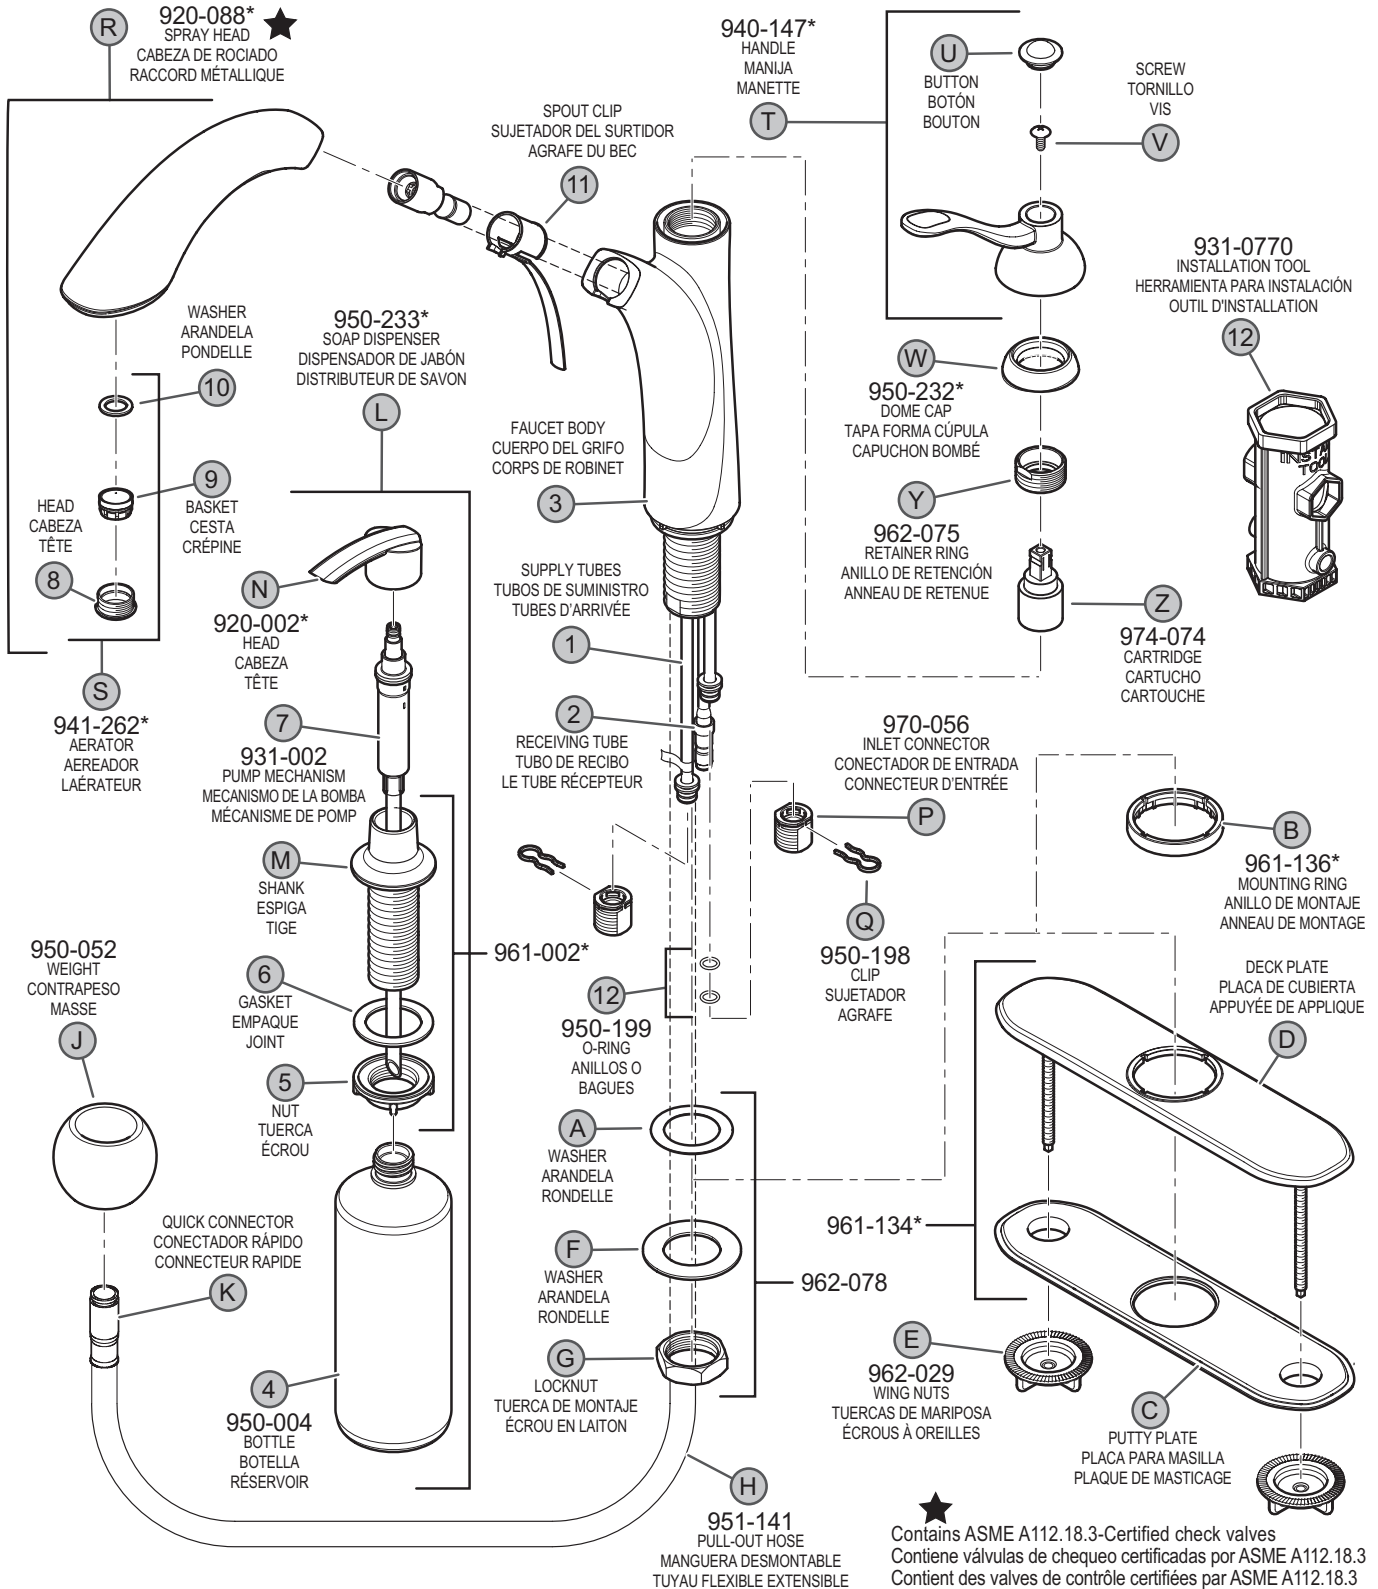

# PARTS EXPLOSION

## 534 Series Rembrandt™ Collection Pull-Out Kitchen Faucet

### FINISHES \* Indicates Finish

- |                              |                                |                             |
|------------------------------|--------------------------------|-----------------------------|
| <b>A</b> Polished Chrome     | <b>K</b> Satin Nickel          | <b>U</b> Rustic Bronze      |
| <b>B</b> Black               | <b>L</b> Satin Stainless Steel | <b>V</b> PVD Polished Brass |
| <b>C</b> Light Gray          | <b>P</b> Polished Brass        | <b>W</b> White              |
| <b>D</b> PVD Polished Nickel | <b>Q</b> Fired Copper          | <b>Y</b> Tuscan Bronze      |
| <b>E</b> Rustic Pewter       | <b>R</b> Antique Copper        | <b>AB</b> Aged Brass        |
| <b>G</b> Velvet Aged Bronze  | <b>S</b> Stainless Steel       | <b>MC</b> Midnight Chrome   |
| <b>J</b> PVD Brushed Nickel  | <b>T</b> Biscuit               |                             |

All finishes not available on all parts

**1-800-PFAUCET** www.pricepfister.com  
 19701 DaVinci, Lake Forest, CA 92610

09/21/10

**Price Pfister**