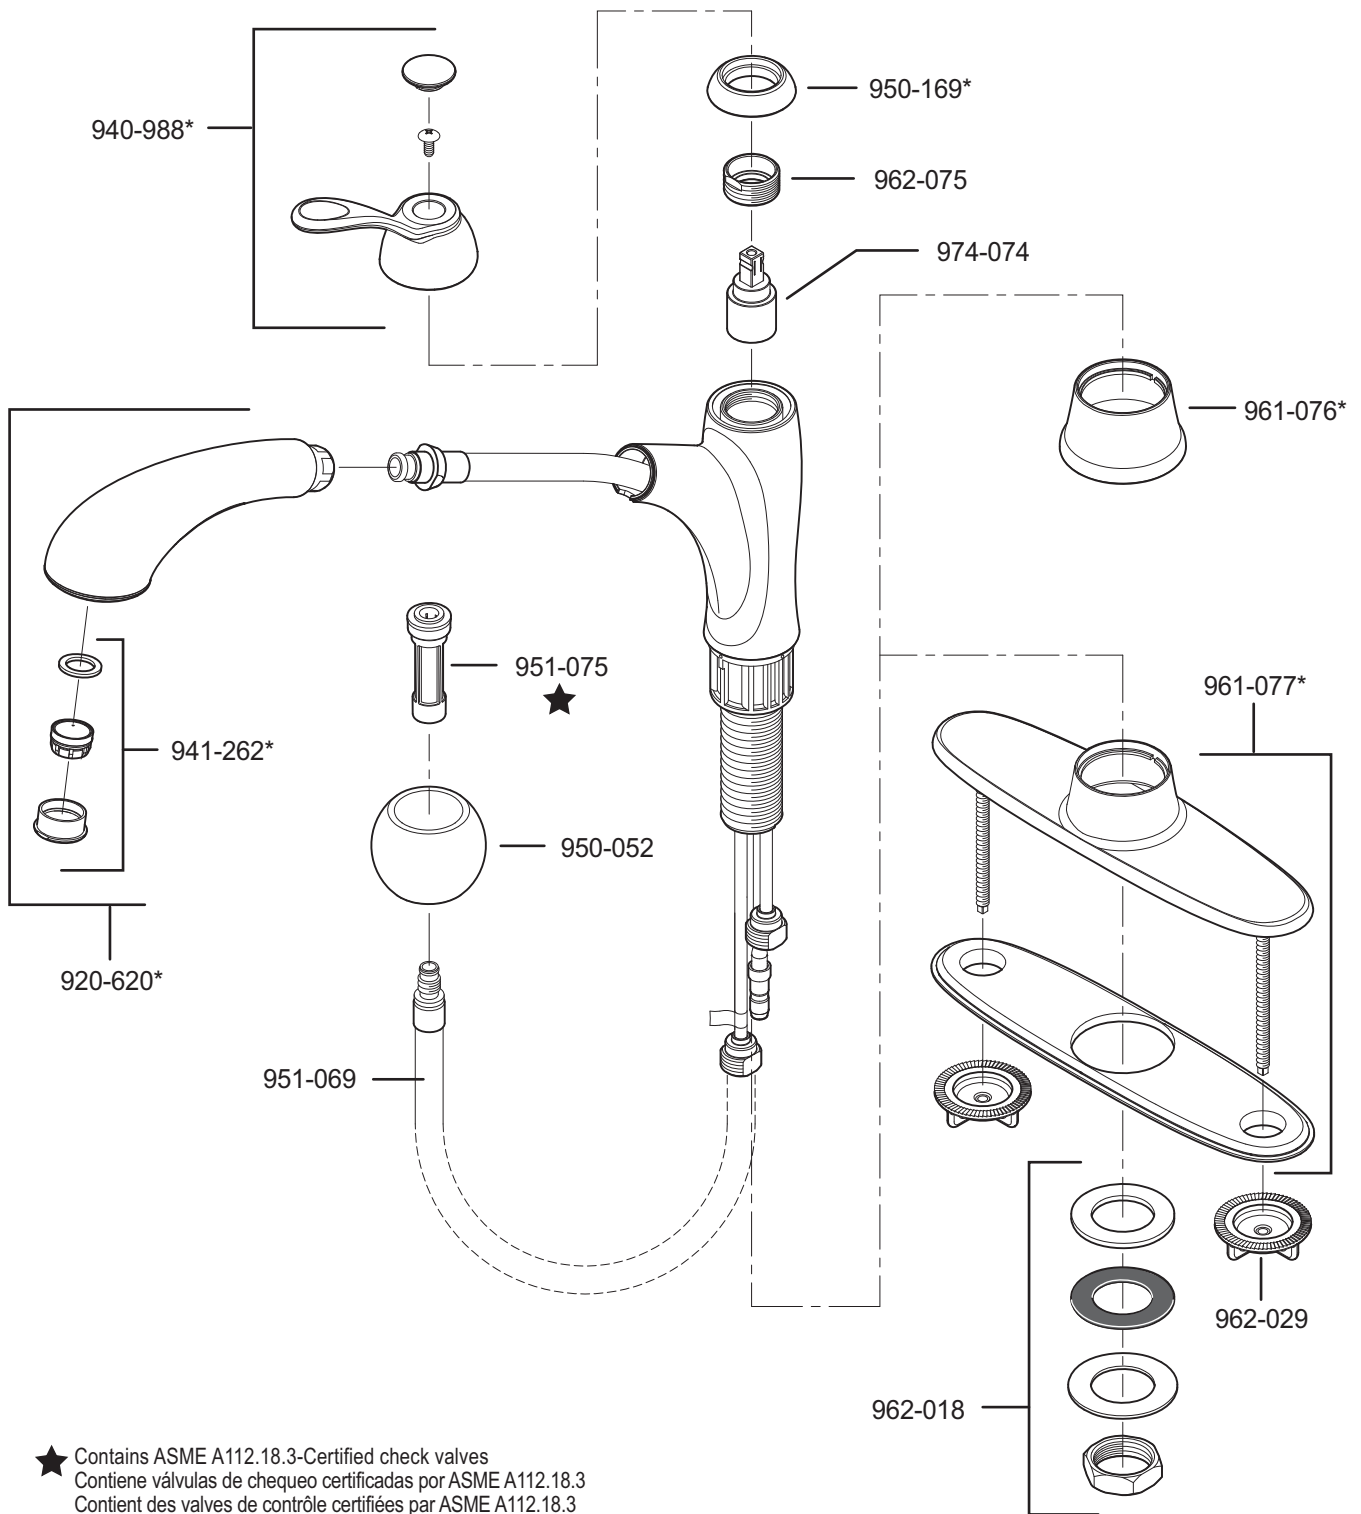

PARTS EXPLOSION

534 Series Clairmont™ Collection Pull-Out Kitchen Faucet

★ Contains ASME A112.18.3-Certified check valves
 Contiene válvulas de chequeo certificadas por ASME A112.18.3
 Contient des valves de contrôle certifiées par ASME A112.18.3

FINISHES * Indicates Finish

| | | |
|-----------------------|-------------------|----------------------|
| A Polished Chrome | M Almond | U Rustic Bronze |
| B Black | N Antique Bronze | V PVD Polished Brass |
| E Rustic Pewter | P Polished Brass | W White |
| D PVD Polished Nickel | Q Satin Brass | Y Tuscan Bronze |
| J PVD Brushed Nickel | R Copper | Z Oil-Rubbed Bronze |
| K Satin Nickel | S Stainless Steel | |
| L Satin Stainless | T Biscuit | |