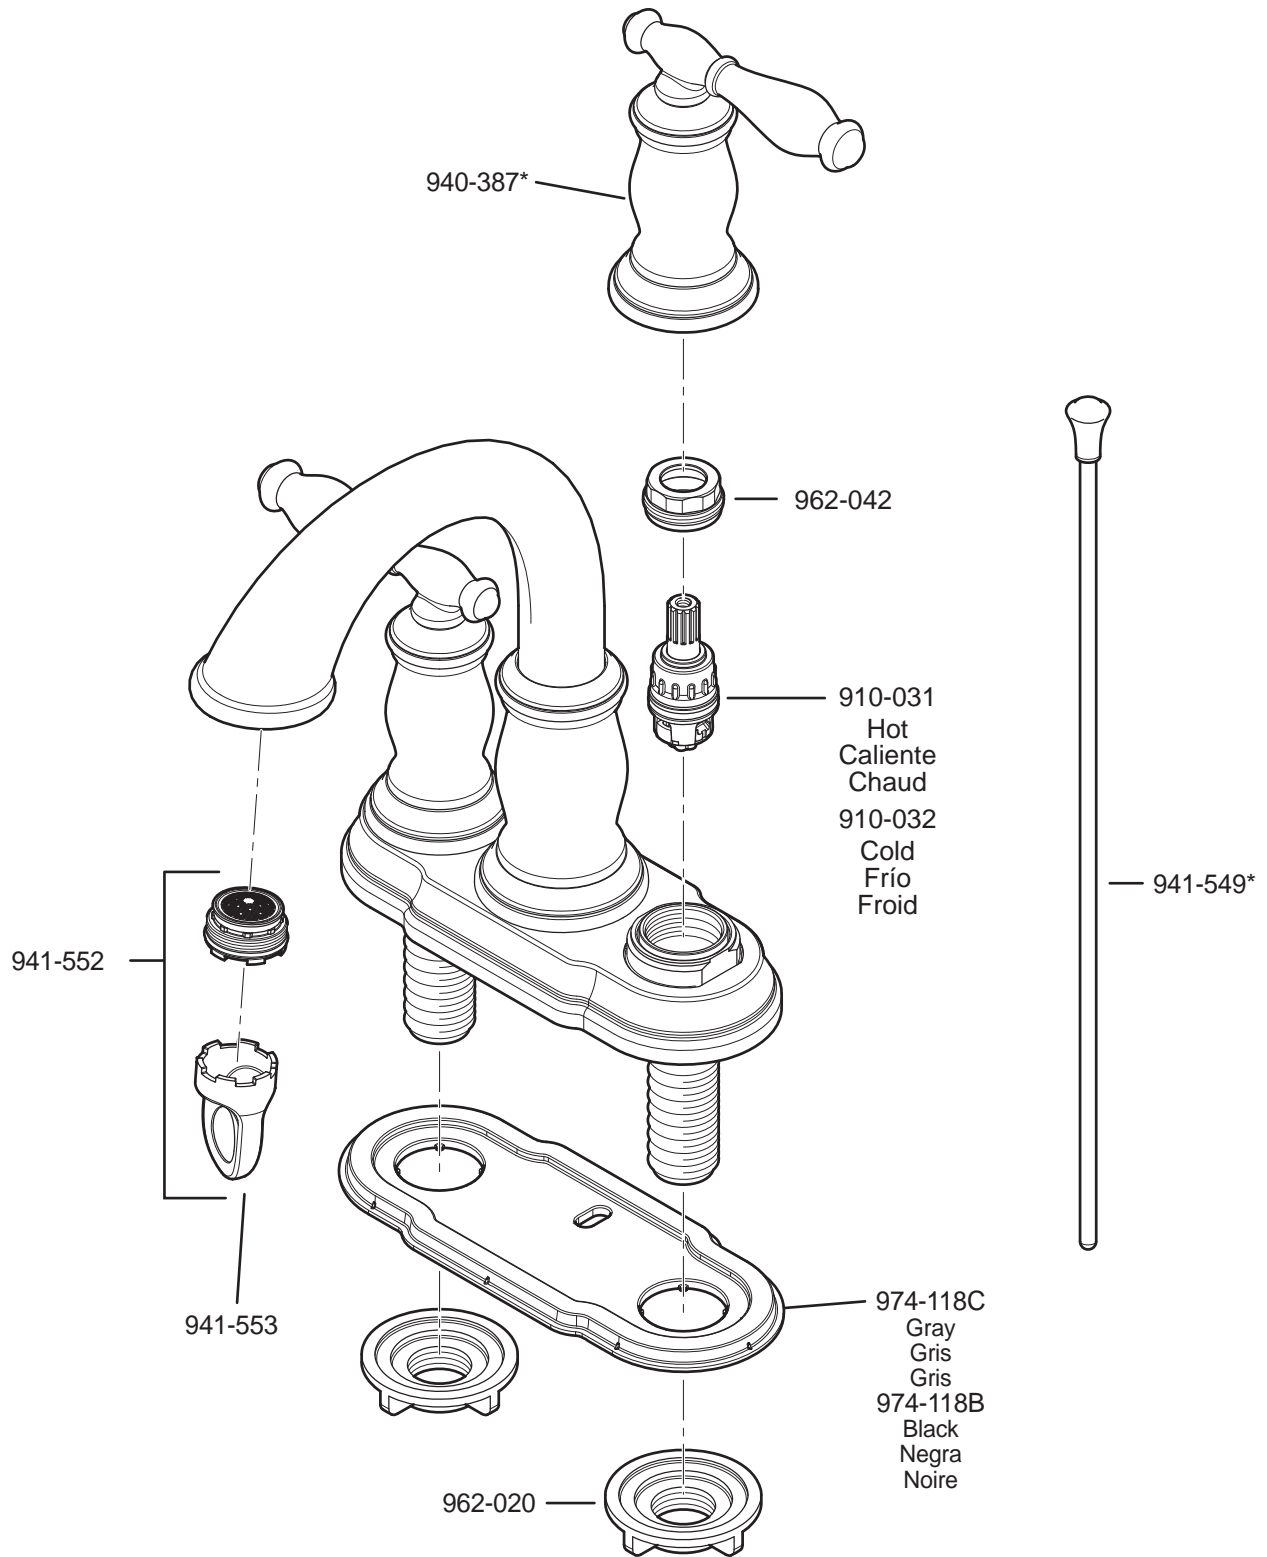

PARTS EXPLOSION

43 Series Hanover™ Collection 4" Centerset Lavatory Faucet

FINISHES * Indicates Finish

A Polished Chrome	L Satin Stainless	T Biscuit
B Black	M Almond	U Rustic Bronze
D PVD Polished Nickel	N Antique Bronze	V PVD Polished Brass
E Rustic Pewter	P Polished Brass	W White
J PVD Brushed Nickel	Q Satin Brass	Y Tuscan Bronze
G Velvet Aged Bronze	R Copper	Z Oil-Rubbed Bronze
K Satin Nickel	S Stainless Steel	