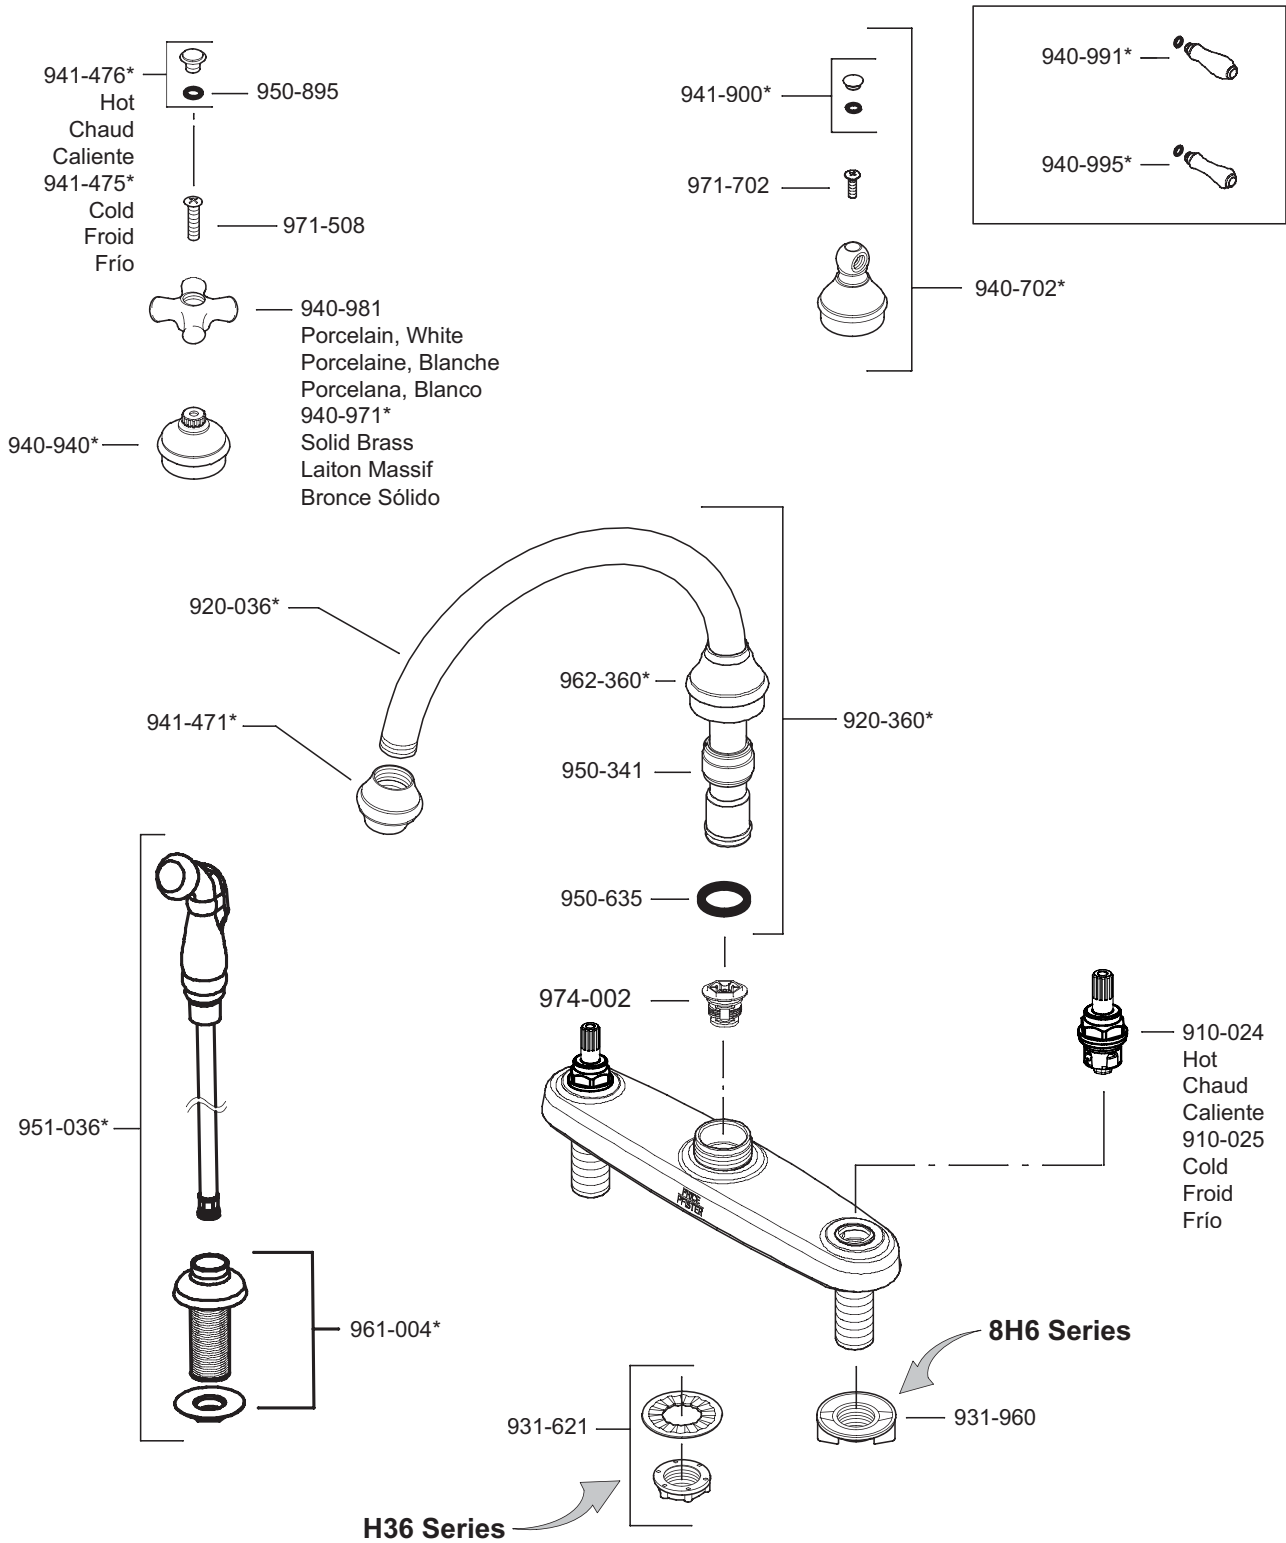

PARTS EXPLOSION

36 Series Two-Handle Kitchen Faucet

FINISHES * Indicates Finish

A Polished Chrome	M Almond	U Rustic Bronze
B Black	N Antique Bronze	V PVD Polished Brass
E Rustic Pewter	P Polished Brass	W White
D PVD Polished Nickel	Q Satin Brass	Y Tuscan Bronze
J PVD Brushed Nickel	R Copper	Z Oil-Rubbed Bronze
K Satin Nickel	S Stainless Steel	
L Satin Stainless	T Biscuit	

All finishes not available on all parts

1-800-PFAUCET www.pricepfister.com
19701 DaVinci, Lake Forest, CA 92610

07/15/08

Price Pfister