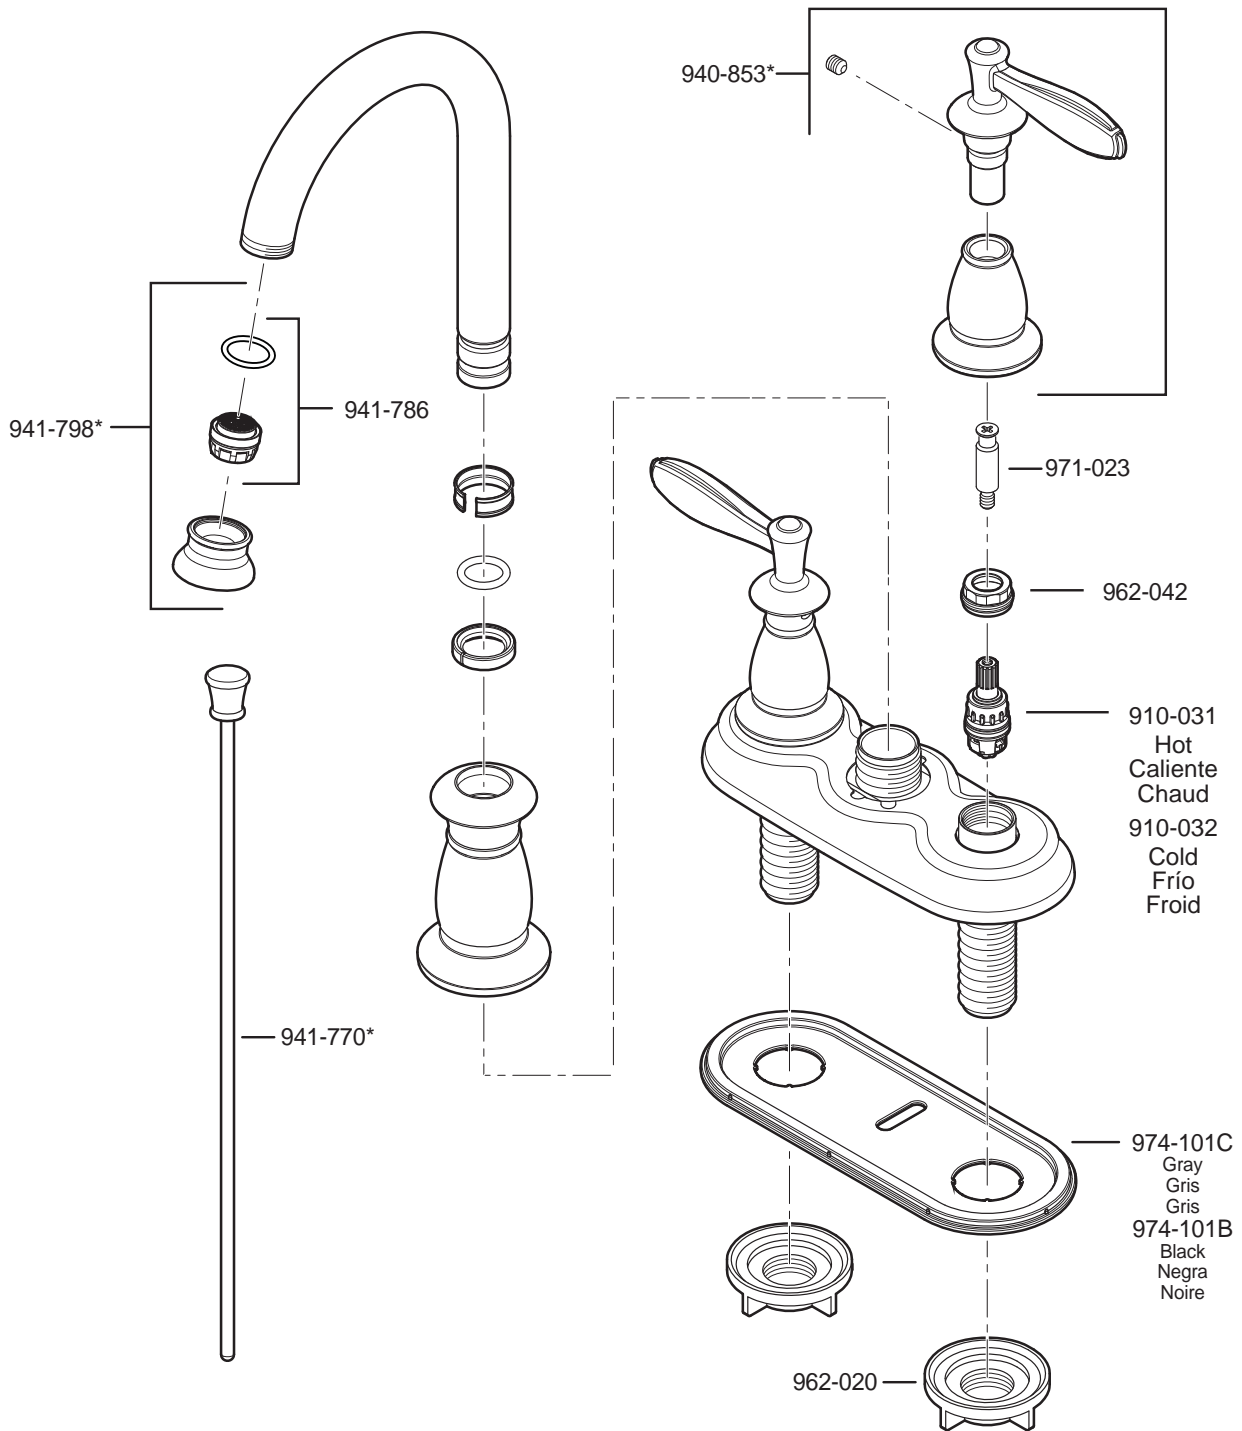

PARTS EXPLOSION

43 Series Langston™ Collection 4" Centerset Lavatory Faucet

FINISHES * Indicates Finish

A Polished Chrome	L Satin Stainless	T Biscuit
B Black	M Almond	U Rustic Bronze
D PVD Polished Nickel	N Antique Bronze	V PVD Polished Brass
E Rustic Pewter	P Polished Brass	W White
J PVD Brushed Nickel	Q Satin Brass	Y Tuscan Bronze
G Velvet Aged Bronze	R Copper	Z Oil-Rubbed Bronze
K Satin Nickel	S Stainless Steel	