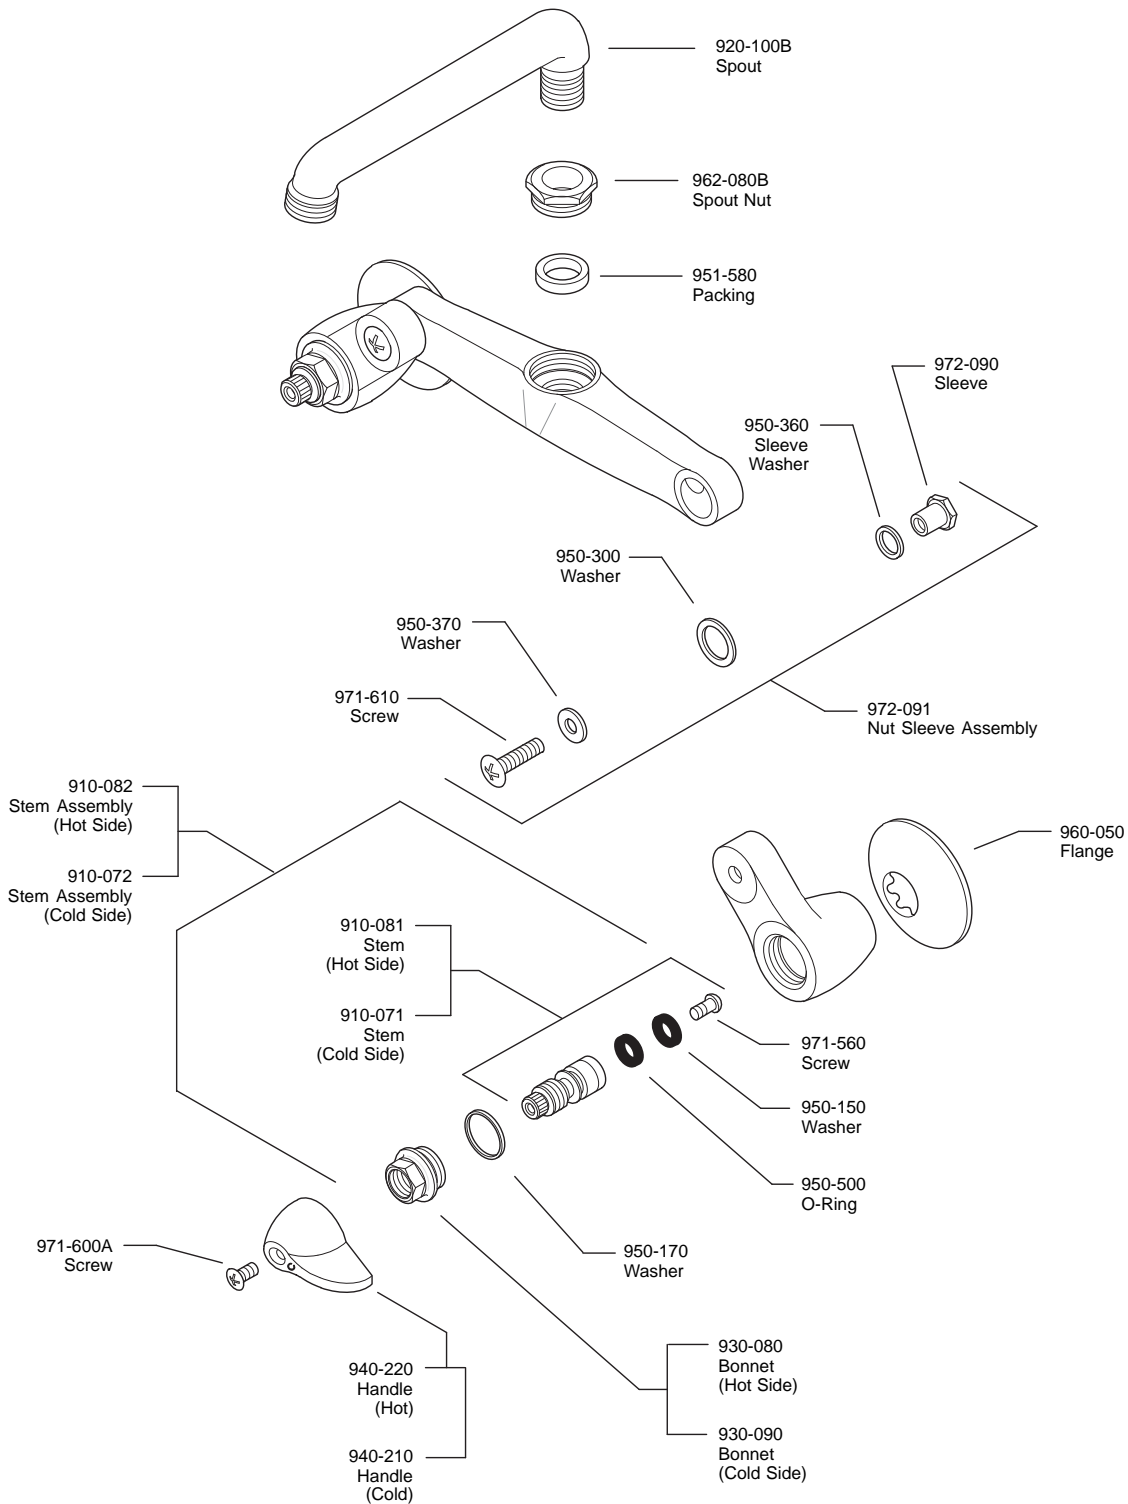

# PARTS EXPLOSION

## 69 Series Wallmount Laundry/Utility Faucet

**FINISHES \* Indicates Finish**

A Polished Chrome	M Almond	U Rustic Bronze
B Black	N Antique Bronze	V PVD Polished Brass
E Rustic Pewter	P Polished Brass	W White
D PVD Polished Nickel	Q Satin Brass	Y Tuscan Bronze
J PVD Brushed Nickel	R Copper	Z Oil-Rubbed Bronze
K Satin Nickel	S Stainless Steel	
L Satin Stainless	T Biscuit	

All finishes not available on all parts

1-800-PFAUCET [www.pricepfinder.com](http://www.pricepfinder.com)  
19701 DaVinci, Lake Forest, CA 92610

Price Pfister

07/15/08