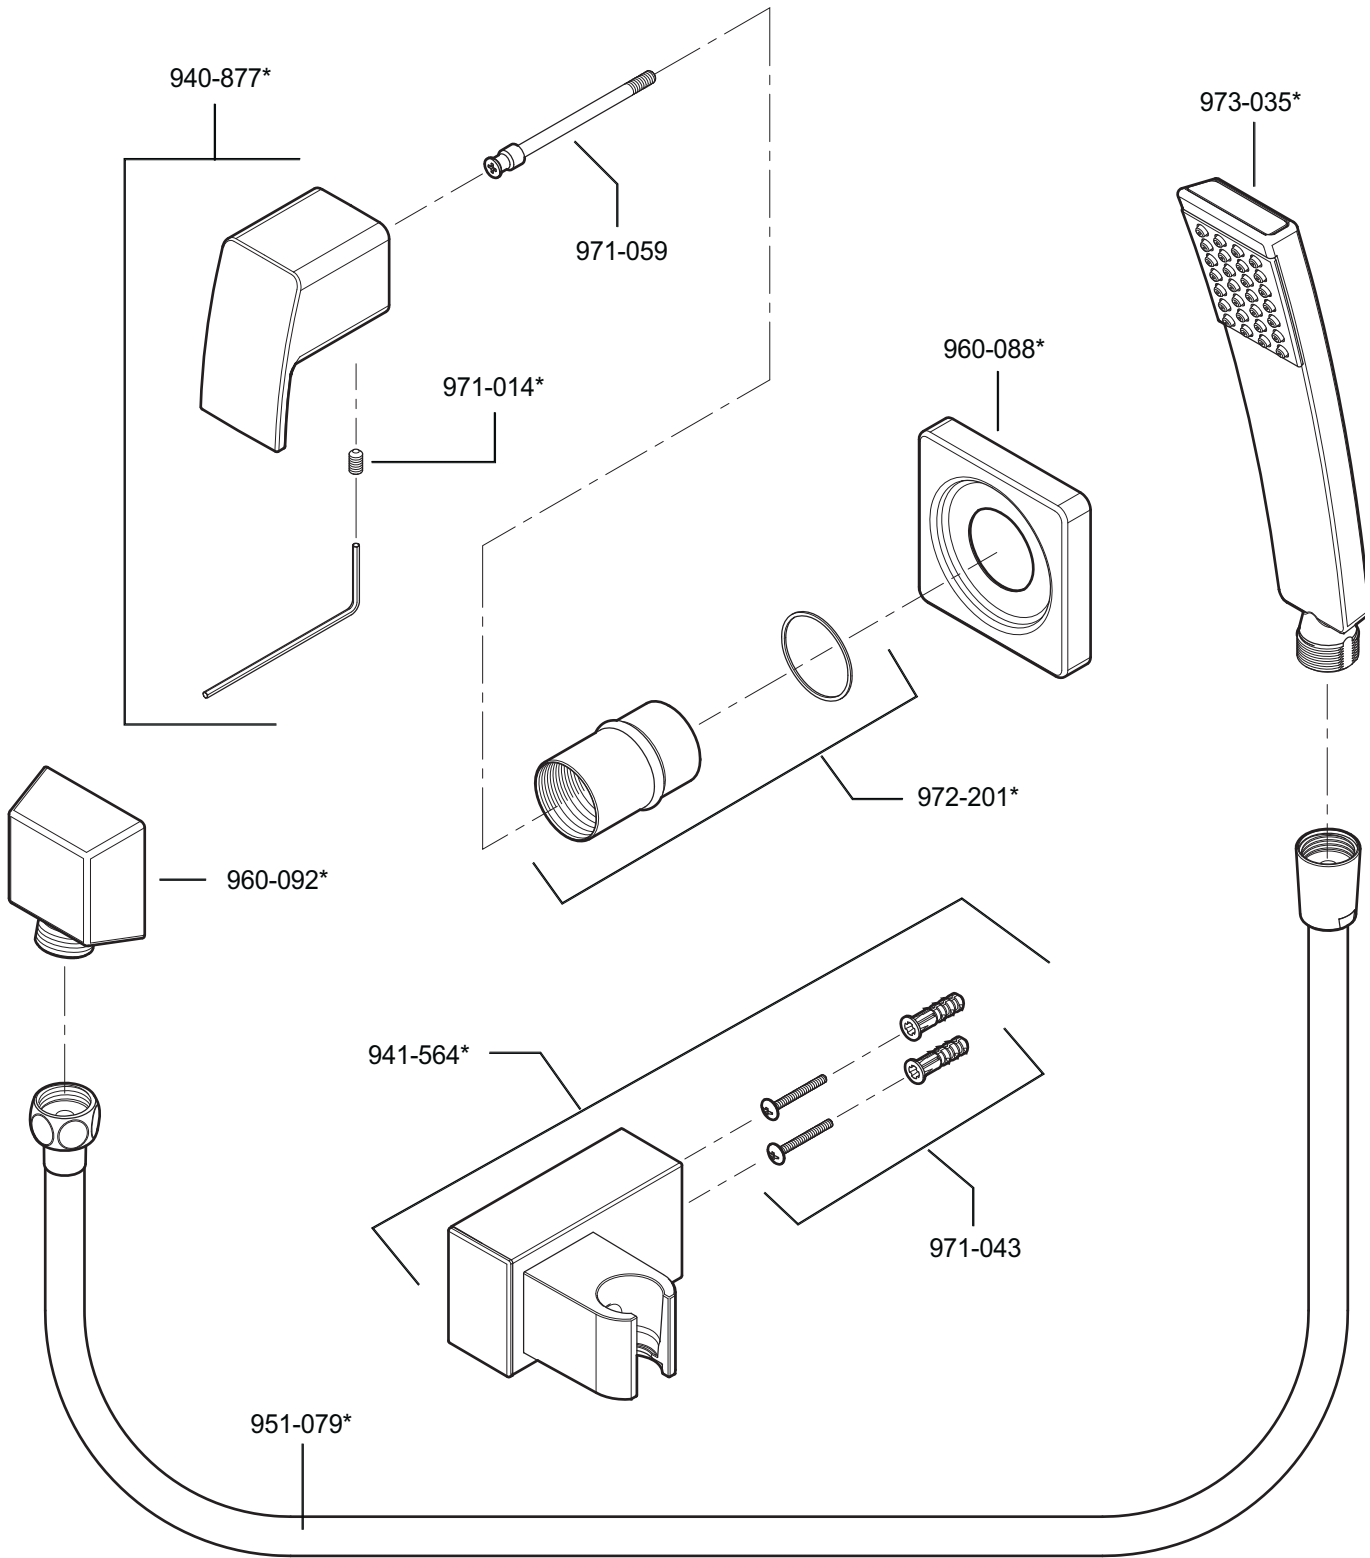

# PARTS EXPLOSION

## 16 Series Kenzo™ In-Wall Diverter Trim

**FINISHES \*** Indicates Finish

A Polished Chrome	M Almond	U Rustic Bronze
B Black	N Antique Bronze	V PVD Polished Brass
E Rustic Pewter	P Polished Brass	W White
D PVD Polished Nickel	Q Satin Brass	Y Tuscan Bronze
J PVD Brushed Nickel	R Copper	Z Oil-Rubbed Bronze
K Satin Nickel	S Stainless Steel	
L Satin Stainless	T Biscuit	