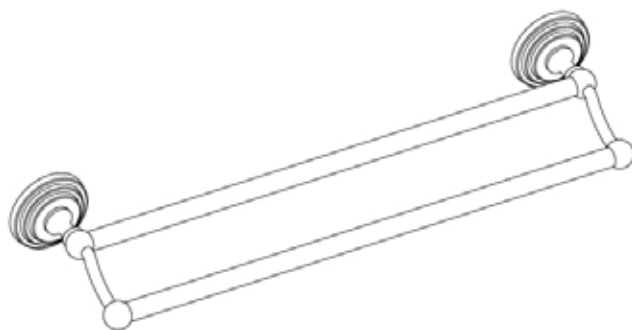

24" x 5/8" Dual Bar Towel Bar (round bar)

Model: BS9-15824D

Features

- Material: Solid Brass
- Concealed Surface Mount Application
- Provided with
 - Mounting Plate: 2-1/4" x 1"
 - Plastic Anchors x 4
 - Steel Phillips Head Screws #8 x 1-1/4"
- Projection: 5-11/16" from Mounting Surface
- Overall Size: 26-5/8" x 3"

Eureka
Collection

Available Finish:

- Chrome
- Polished Brass
- Chrome/Brass
- Satin Nickel
- Nickel/Brass