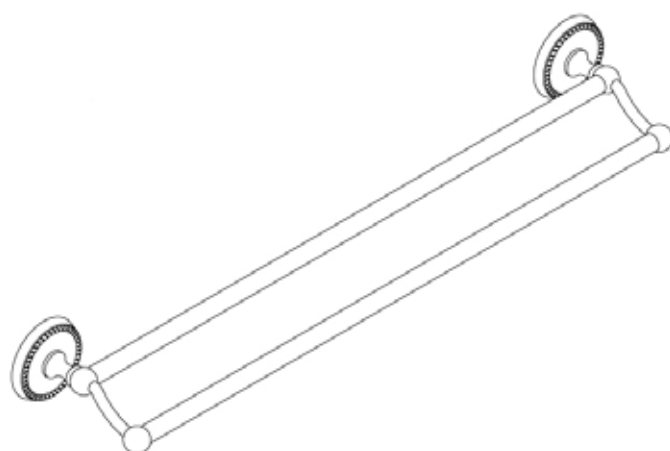

24" x 5/8" Dual Bar Towel Bar (round bar)

Model: BS8-15824D

Features

- Material: Solid Brass
- Concealed Surface Mount Application
- Provided with
  - Mounting Plate: 2-1/4" x 1"
  - Plastic Anchors x 4
  - Steel Phillips Head Screws #8 x 1-1/4"
- Projection: 5-5/8" from Mounting Surface
- Overall Size: 27-1/2" x 3-1/16"

La Quinta
Collection