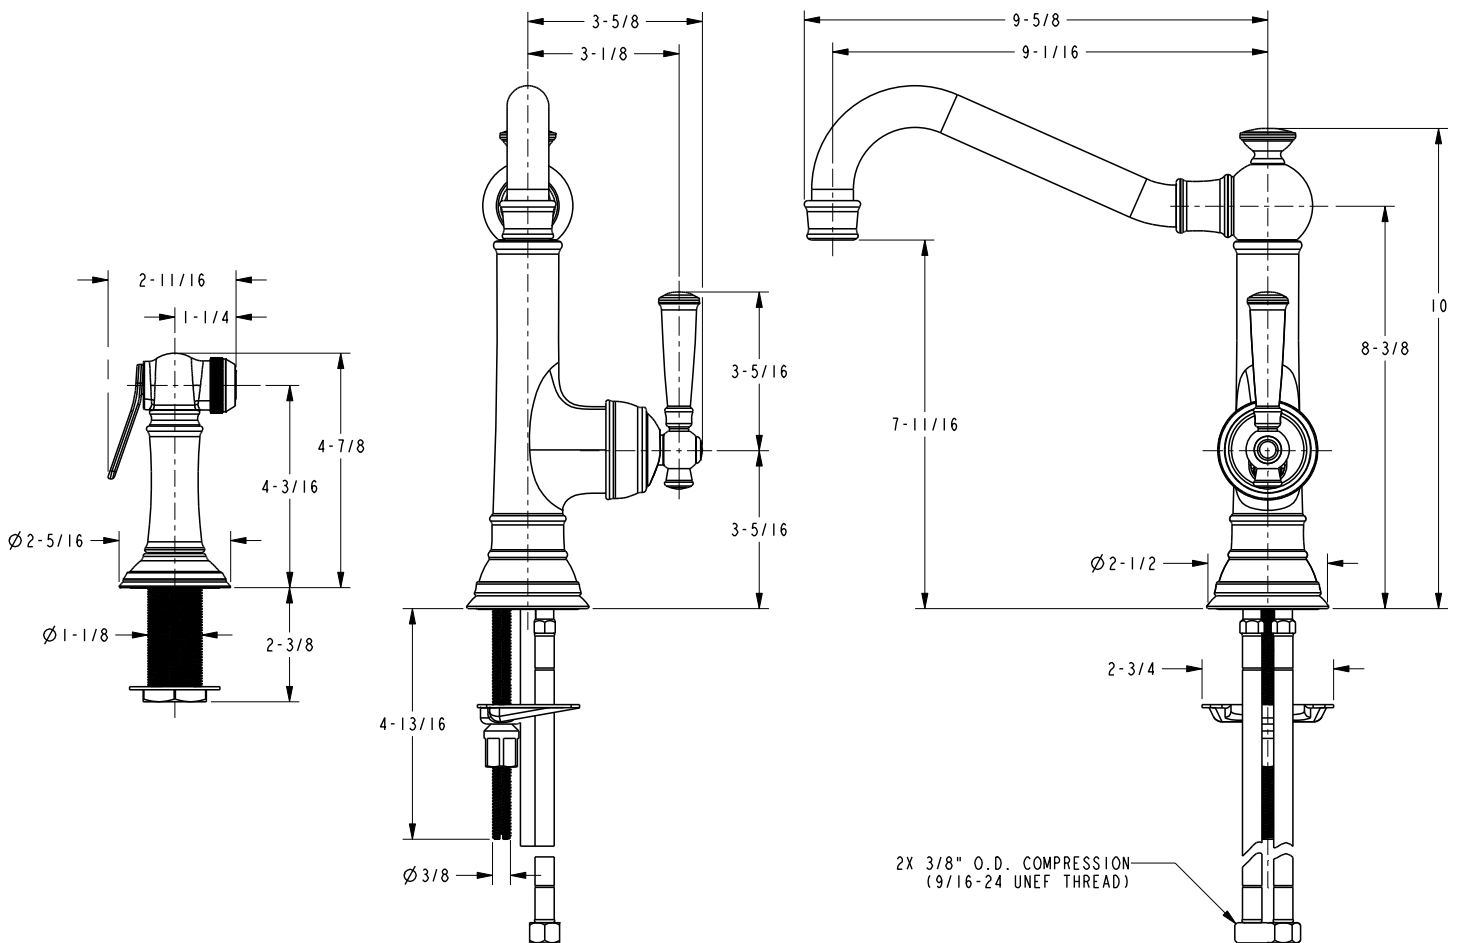

JACOBEEAN

Features

- Solid brass construction
- Euro-motion ceramic disc 35 mm valve cartridge
- Side-mounted ADA compliant lever handle
- Independent rotational and pivoting lever handle elements
- Swivel spout assembly with top-accessible diverter
- Solid brass pull-out sidespray assembly
- 7-11/16" (19.5 cm) spout height at outlet
- 9-1/16" (23.0 cm) spout reach (c-c)
- For two hole configurations
- 1.8 gallons (6.8 liters) per minute maximum flow rate

Product Specification:

Add "Color / Finish" suffix to Model number, below.

The Single-Handle Kitchen Faucet with Sidespray shall be made of solid brass construction. Faucet shall incorporate a swivel spout assembly with top-accessible sidespray diverter assembly and feature a Euro-motion ceramic disc 35 mm valve cartridge. Faucet shall have a 1.8 gallons (6.8 liters) per minute maximum flow rate. Product shall require two holes for installation. Product shall incorporate a 7-11/16" (19.5 cm) spout height at outlet and a 9-1/16" (23.0 cm) spout reach (c-c). Faucet shall incorporate a side-mounted ADA lever handle having Independent rotational and pivoting elements. Single-Handle Kitchen Faucet with Sidespray shall be Newport Brass Model 2470-5313/_____.

2470-5313

Product Dimensions (units are in inches)

Jacobean Single-Handle Kitchen Faucet with Sidespray
2470-5313

page 2 of 2 spec_2470-5313

NEWPORT BRASS
Flawless Beauty. From Faucet to Finish.™

t: 949.417.5207 | www.newportbrass.com