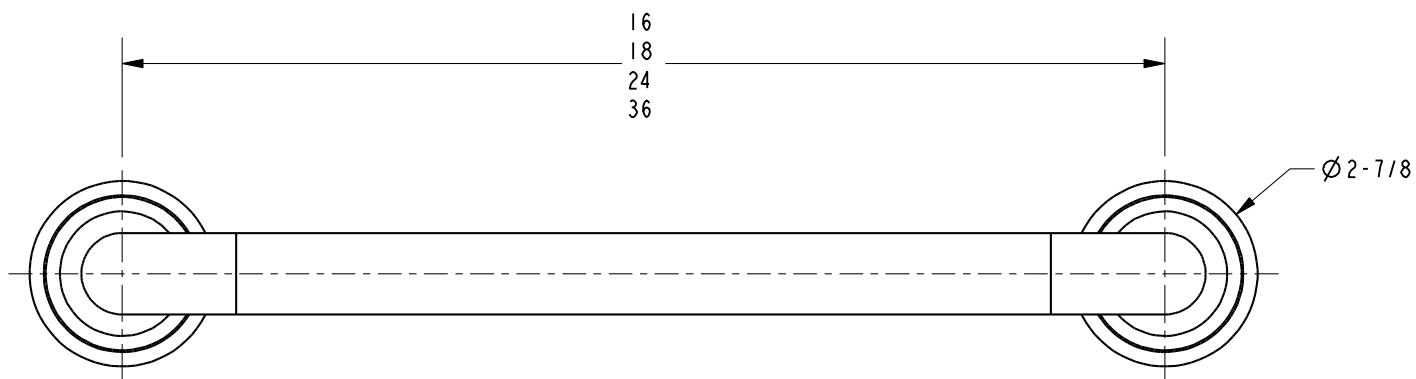

ALVESTON

Grab Bar

10-36

Also 10-37, 10-38, 10-40

Features

- Solid brass construction
- Two-post design
- Complements Alveston product series

Codes / Standards Compliance

Meets or exceeds the following at date of manufacture:

Specified Model

Model	Description	Colors Finishes				
10-36	16" Grab Bar	<input type="checkbox"/> 15	<input type="checkbox"/> 15S	<input type="checkbox"/> 26	<input type="checkbox"/> 10B	<input type="checkbox"/> Other
10-37	18" Grab Bar	<input type="checkbox"/> 15	<input type="checkbox"/> 15S	<input type="checkbox"/> 26	<input type="checkbox"/> 10B	<input type="checkbox"/> Other
10-38	24" Grab Bar	<input type="checkbox"/> 15	<input type="checkbox"/> 15S	<input type="checkbox"/> 26	<input type="checkbox"/> 10B	<input type="checkbox"/> Other
10-40	36" Grab Bar	<input type="checkbox"/> 15	<input type="checkbox"/> 15S	<input type="checkbox"/> 26	<input type="checkbox"/> 10B	<input type="checkbox"/> Other

Product Specification: Add "Length Indicator and Color / Finish" suffix to Model number, below.

The Grab Bar shall be made of solid brass construction. Grab Bar shall complement Newport Brass Alveston product series. Grab Bar shall be Newport Brass Model 10-____/____.

10-36, 10-37, 10-38, 10-40

Product Dimensions (units are in inches)

Alveston Grab Bar
10-36, 10-37, 10-38, 10-40

page 2 of 2 spec_10-36, 10-37, 10-38, 10-40

NEWPORT BRASS
Flawless Beauty. From Faucet to Finish.™