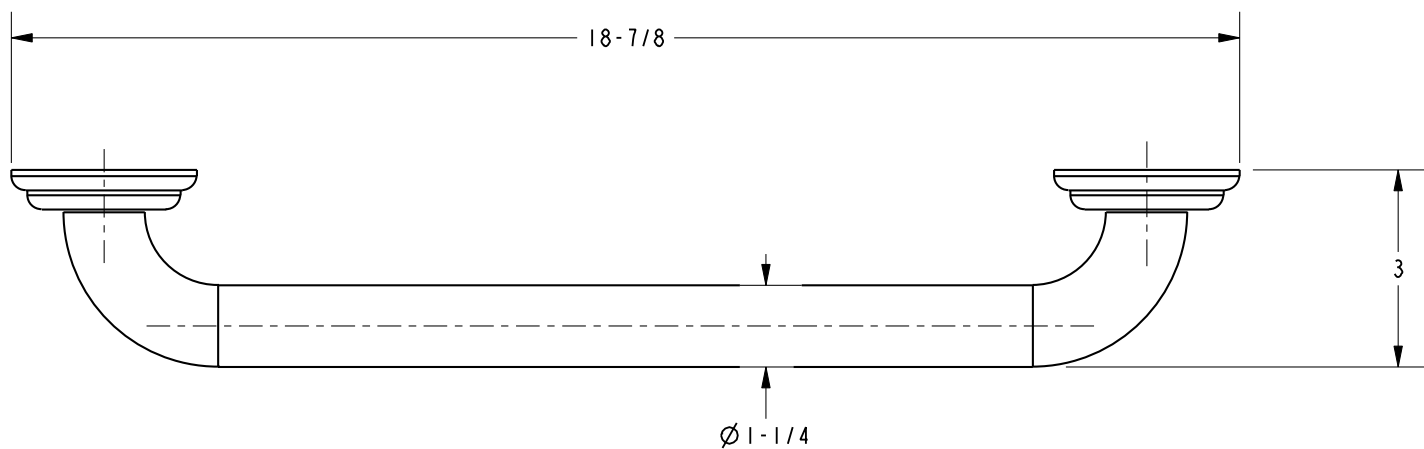

ALVESTON

Grab Bar

10-36

Also 10-37, 10-38, 10-40

Features

- Solid brass construction
- Two-post design
- Complements Alveston product series

Codes / Standards Compliance

Meets or exceeds the following at date of manufacture:

Specified Model

Model	Description	Colors Finishes				
10-36	16" Grab Bar	<input type="checkbox"/> 15	<input type="checkbox"/> 15S	<input type="checkbox"/> 26	<input type="checkbox"/> 10B	<input type="checkbox"/> Other
10-37	18" Grab Bar	<input type="checkbox"/> 15	<input type="checkbox"/> 15S	<input type="checkbox"/> 26	<input type="checkbox"/> 10B	<input type="checkbox"/> Other
10-38	24" Grab Bar	<input type="checkbox"/> 15	<input type="checkbox"/> 15S	<input type="checkbox"/> 26	<input type="checkbox"/> 10B	<input type="checkbox"/> Other
10-40	36" Grab Bar	<input type="checkbox"/> 15	<input type="checkbox"/> 15S	<input type="checkbox"/> 26	<input type="checkbox"/> 10B	<input type="checkbox"/> Other

Product Specification: Add "Length Indicator and Color / Finish" suffix to Model number, below.

The Grab Bar shall be made of solid brass construction. Grab Bar shall complement Newport Brass Alveston product series. Grab Bar shall be Newport Brass Model 10-____/____.

10-36, 10-37, 10-38, 10-40

Product Dimensions (units are in inches)

Alveston Grab Bar
10-36, 10-37, 10-38, 10-40

page 2 of 2 spec_10-36, 10-37, 10-38, 10-40

NEWPORT BRASS
Flawless Beauty. From Faucet to Finish.™