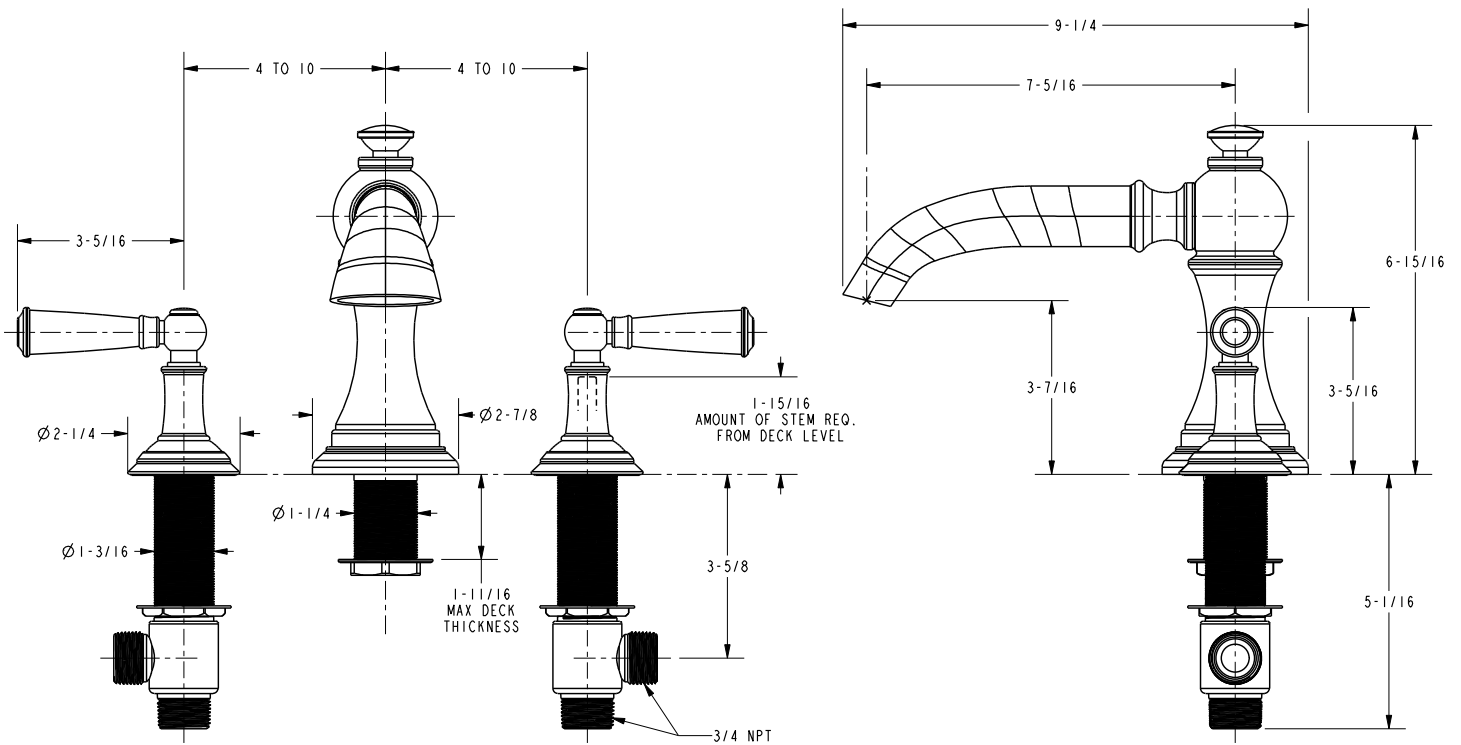

**Roman Tub Deck Trim**

**3-2456**

**Features**

- Solid brass construction
- ADA compliant traditional lever handles
- 3-1/16" (7.8 cm) spout height at outlet
- 9-1/16" (23.0 cm) spout reach (c-c)
- Intended for use with Newport Brass rough valve kit (Required Accessory) which incorporates the following:
  - Brass valve bodies and quick-connect spout fitting
  - Quarter-turn washerless ceramic disc 3/4" valve cartridges

**Required Accessory:**

**Trim, above, and Rough Valve Kit, below, must both be specified.**

Application	Roman Tub			Roman Tub with Handshower					
	Hot Valve	Cold Valve	Spout Quick-Connect Fitting	Hot Valve	Cold Valve	Spout Quick-Connect Fitting	Poly-Braided Hose	Handshower Diverter	H/S Flange Hardware
Inlet/Outlet Size	3/4"	3/4"	3/4"	3/4"	3/4"	3/4"	1/2"	1/2" / 3/4"	-
Part Number	<input type="checkbox"/> 1-502			<input type="checkbox"/> 1-503					
Image									

**Product Specification:**

**Add "Color / Finish" suffix to Tub Deck Trim model number, below.**

The Roman Tub Deck Trim shall be made of solid brass construction. Roman Tub Deck Trim shall incorporate ADA compliant traditional lever handles. Product shall incorporate a 3-1/16" (7.8 cm) spout height at outlet and a 9-1/16" (23.0 cm) spout reach (c-c). Rough valve kit shall incorporate brass valve bodies with quarter-turn washerless ceramic disc 3/4" valve cartridges and a quick-connect spout fitting. Roman Tub Deck Trim shall be Newport Brass Model 3-2456/\_\_\_\_ and Newport Brass rough valve kit shall be 1-502.

## Product Dimensions (units are in inches)