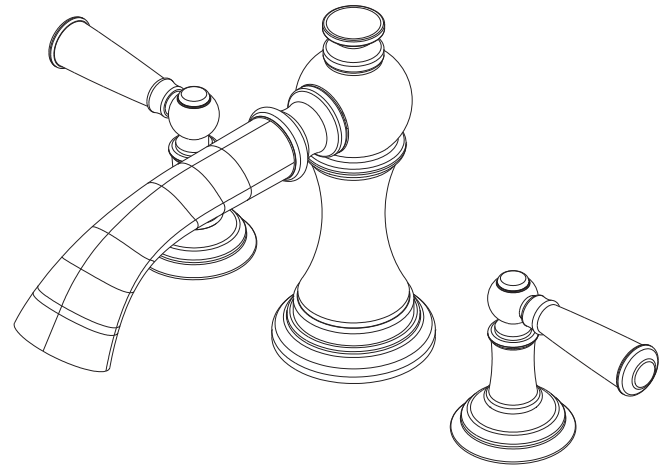

Roman Tub Deck Trim

3-2456

Features

- Solid brass construction
- ADA compliant traditional lever handles
- 3-1/16" (7.8 cm) spout height at outlet
- 9-1/16" (23.0 cm) spout reach (c-c)
- Intended for use with Newport Brass rough valve kit (Required Accessory) which incorporates the following:
  - Brass valve bodies and quick-connect spout fitting
  - Quarter-turn washerless ceramic disc 3/4" valve cartridges

Codes / Standards Compliance

Meets or exceeds the following at date of manufacture:

- ASME A112.18.1/CSA B125.1
- IAPMO/cUPC
- IPC
- ADA
- ICC/ANSI A117.1
- All applicable US Federal and State material regulations

Colors / Finishes

- 15: Polished Nickel
- 15A: Antique Nickel
- 26: Polished Chrome
- 10B: Oil Rubbed Bronze
- Other: Refer to the Newport Brass catalog for additional color/finish options.

Specified Model

Model	Description	Colors / Finishes
3-2456	Roman Tub Deck Trim	☐ 15 ☐ 15A ☐ 26 ☐ 10B ☐ Other

Required Accessory:

Trim, above, and Rough Valve Kit, below, must both be specified.

Application	Roman Tub			Roman Tub with Handshower					
	Hot Valve	Cold Valve	Spout Quick-Connect Fitting	Hot Valve	Cold Valve	Spout Quick-Connect Fitting	Poly-Braided Hose	Handshower Diverter	H/S Flange Hardware
Inlet/Outlet Size	3/4"	3/4"	3/4"	3/4"	3/4"	3/4"	1/2"	1/2" / 3/4"	-
Part Number	☐ 1-502			☐ 1-503					
Image									

Product Specification:

Add "Color / Finish" suffix to Tub Deck Trim model number, below.

The Roman Tub Deck Trim shall be made of solid brass construction. Roman Tub Deck Trim shall incorporate ADA compliant traditional lever handles. Product shall incorporate a 3-1/16" (7.8 cm) spout height at outlet and a 9-1/16" (23.0 cm) spout reach (c-c). Rough valve kit shall incorporate brass valve bodies with quarter-turn washerless ceramic disc 3/4" valve cartridges and a quick-connect spout fitting. Roman Tub Deck Trim shall be Newport Brass Model 3-2456/____ and Newport Brass rough valve kit shall be 1-502.