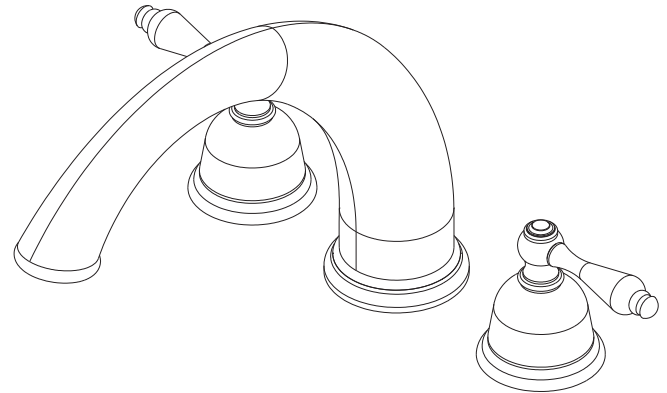

ANNABELLA

Roman Tub Deck Trim

3-806C

Features

- Solid brass construction
- ADA compliant traditional lever handles
- 4-7/8" (12.4 cm) spout height at outlet
- 9-7/16" (24.0 cm) spout reach (c-c)
- Intended for use with Newport Brass rough valve kit (Required Accessory) which incorporates the following:
  - Brass valve bodies and quick-connect spout fitting
  - Quarter-turn washerless ceramic disc 3/4" valve cartridges

Codes / Standards Compliance

Meets or exceeds the following at date of manufacture:

- ASME A112.18.1/CSA B125.1
- IAPMO/cUPC
- IPC
- ADA
- ICC/ANSI A117.1
- All applicable US Federal and State material regulations

Colors / Finishes

- 15: Polished Nickel
- 15A: Antique Nickel
- 26: Polished Chrome
- 10B: Oil Rubbed Bronze
- Other: Refer to the Newport Brass catalog for additional color/finish options.

Specified Model

Model	Description	Colors / Finishes
3-806C	Roman Tub Deck Trim	☐ 15 ☐ 15A ☐ 26 ☐ 10B ☐ Other

Required Accessory:

Trim, above, and Rough Valve Kit, below, must both be specified.

Application	Roman Tub			Roman Tub with Handshower					
	Hot Valve	Cold Valve	Spout Quick-Connect Fitting	Hot Valve	Cold Valve	Spout Quick-Connect Fitting	Poly-Braided Hose	Handshower Diverter	H/S Flange Hardware
Inlet/Outlet Size	3/4"	3/4"	3/4"	3/4"	3/4"	3/4"	1/2"	1/2" / 3/4"	-
Part Number	☐ 1-506			☐ 1-507					
Image									

Product Specification:

Add "Color / Finish" suffix to Tub Deck Trim model number, below.

The Roman Tub Deck Trim shall be made of solid brass construction. Roman Tub Deck Trim shall incorporate ADA compliant traditional lever handles. Product shall incorporate a 4-7/8" (12.4 cm) spout height at outlet and a 9-7/16" (24.0 cm) spout reach (c-c). Rough valve kit shall incorporate brass valve bodies with quarter-turn washerless ceramic disc 3/4" valve cartridges and a quick-connect spout fitting. Roman Tub Deck Trim shall be Newport Brass Model 3-806C/____ and Newport Brass rough valve kit shall be 1-506.