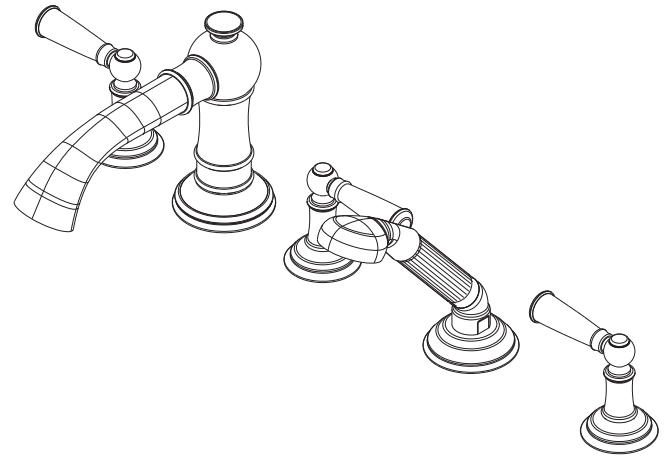

AYLESBURY

Roman Tub with Handshower Deck Trim

3-2417

Features

- Solid brass construction
- ADA compliant traditional lever handles
- 3-1/4" (8.3 cm) spout height at outlet
- 7-5/16" (18.6 cm) spout reach (c-c)
- Intended for use with Newport Brass rough valve kit (Required Accessory) which incorporates the following:
  - Brass valve bodies and quick-connect spout fitting
  - Quarter-turn washerless ceramic disc 3/4" valve cartridges
  - Diverter valve and hoses as needed for handshower

Codes / Standards Compliance

Meets or exceeds the following at date of manufacture:

- ASME A112.18.1/CSA B125.1
- IAPMO/cUPC
- IPC
- ADA
- ICC/ANSI A117.1
- All applicable US Federal and State material regulations

Colors / Finishes

- 15: Polished Nickel
- 15A: Antique Nickel
- 26: Polished Chrome
- 10B: Oil Rubbed Bronze
- Other: Refer to the Newport Brass catalog for additional color/finish options.

Specified Model

Model	Description	Colors / Finishes
3-2417	Roman Tub with Handshower Deck Trim	☐ 15 ☐ 15A ☐ 26 ☐ 10B ☐ Other

Required Accessory:

Trim, above, and Rough Valve Kit, below, must both be specified.

Application	Roman Tub			Roman Tub with Handshower					
	Hot Valve	Cold Valve	Spout Quick-Connect Fitting	Hot Valve	Cold Valve	Spout Quick-Connect Fitting	Poly-Braided Hose	Handshower Diverter	H/S Flange Hardware
Inlet/Outlet Size	3/4"	3/4"	3/4"	3/4"	3/4"	3/4"	1/2"	3/4" / 1/2"	-
Part Number	☐ 1-502			☐ 1-503					
Image									

Product Specification:

Add "Color / Finish" suffix to Tub Deck Trim model number, below.

The Roman Tub with Handshower Deck Trim shall be made of solid brass construction. Roman Tub with Handshower Deck Trim shall incorporate ADA compliant traditional lever handles. Product shall incorporate a 3-1/4" (8.3 cm) spout height at outlet and a 7-5/16" (18.6 cm) spout reach (c-c). Rough valve kit shall incorporate brass valve bodies with quarter-turn washerless ceramic disc 3/4" valve cartridges, a quick-connect spout fitting and a diverter valve with hoses as needed for handshower. Roman Tub with Handshower Deck Trim shall be Newport Brass Model 3-2417/____ and Newport Brass rough valve kit shall be 1-503.