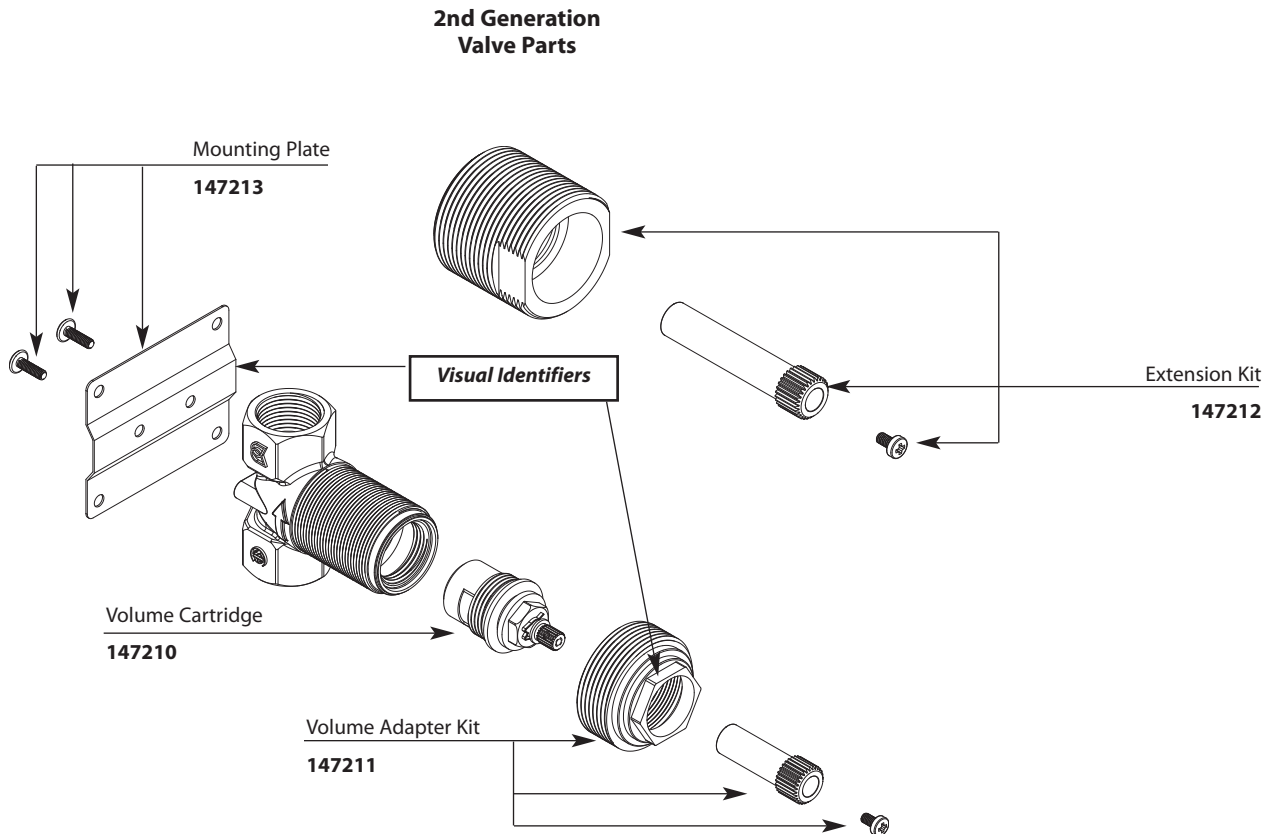

Buy it for looks. Buy it for life.®

Illustrated Parts

■ Order by Part Number

*There is more than 1 version of this model.
Page down to identify the version you have.*

• 2nd generation valve manufactured on and after July 27th, 2009. Can be identified by mounting plate and smaller drive feature (1-1/8") on adapter nut.

• 147210 volume control cartridge will not work with 1st generation valves.

ExactTemp® 3/4" Volume Control Flow Valve MODEL S3600