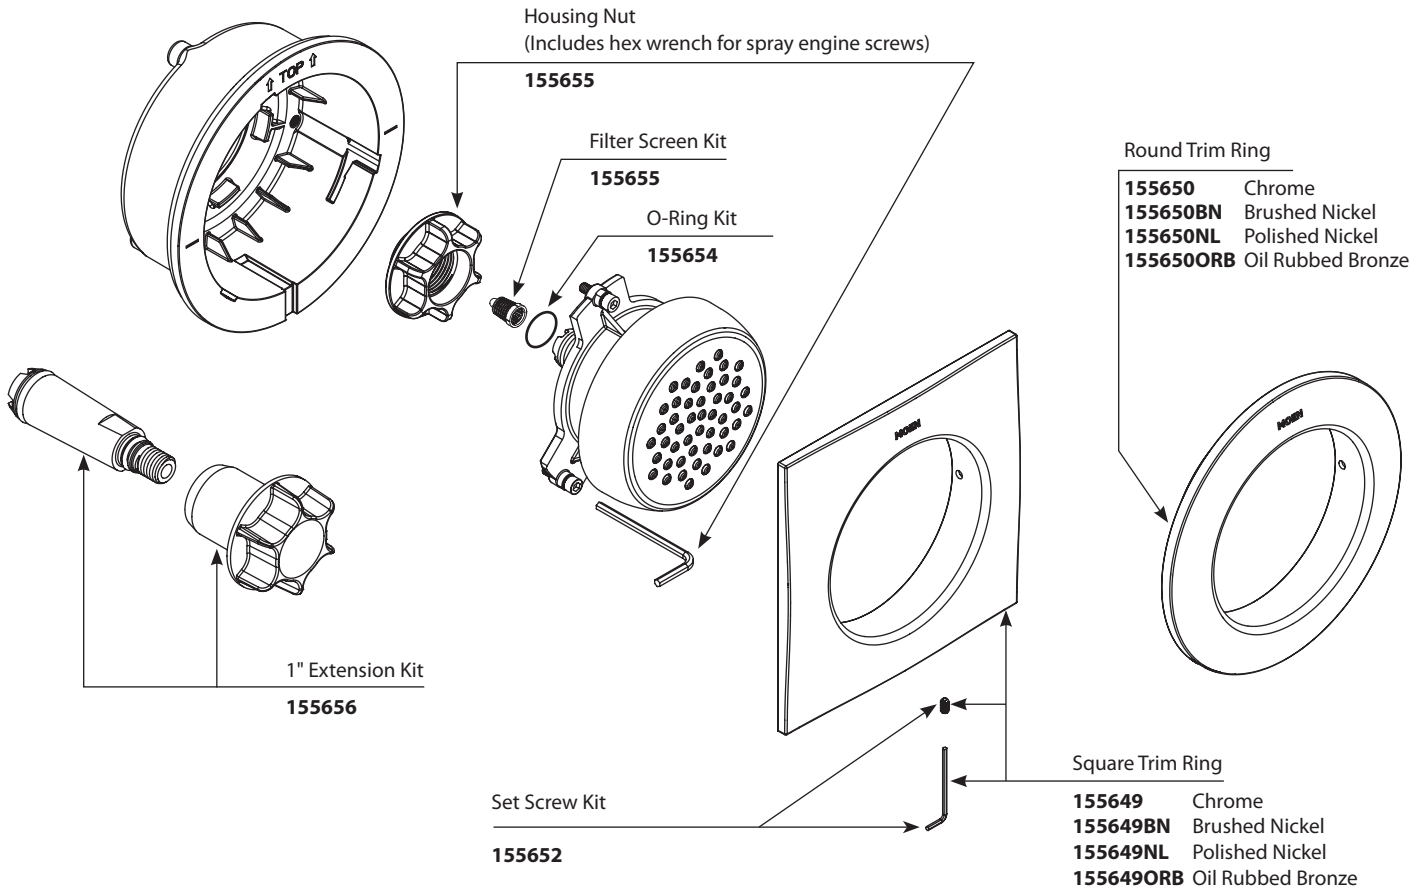

Buy it for looks. Buy it for life.®

■ Order by Part Number ■ Trim must be used with S1300 Rough-in

Illustrated Parts

Single Function Body Spray Trim

<u>MODEL</u>	<u>SHAPE</u>	<u>FINISH</u>
TS1320	Square	Chrome
TS1320BN	Square	Brushed Nickel
TS1320NL	Square	Polished Nickel
TS1320ORB	Square	Oil Rubbed Bronze
TS1322	Round	Chrome
TS1322BN	Round	Brushed Nickel
TS1322NL	Round	Polished Nickel
TS1320ORB	Round	Oil Rubbed Bronze