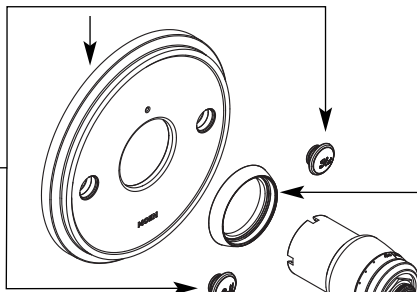

Porcelain Hot/Cold
Handle Cap Kit

154285

Short Ring Escutcheon Kit

- 130152** Chrome
- 130152BN** Brushed Nickel
- 130152ORB** Oil Rubbed Bronze
- 130152NL** Polished Nickel

Thermostatic Handle Cap

- 132320** Chrome
- 132320BN** Brushed Nickel
- 132320ORB** Oil Rubbed Bronze
- 132320NL** Polished Nickel