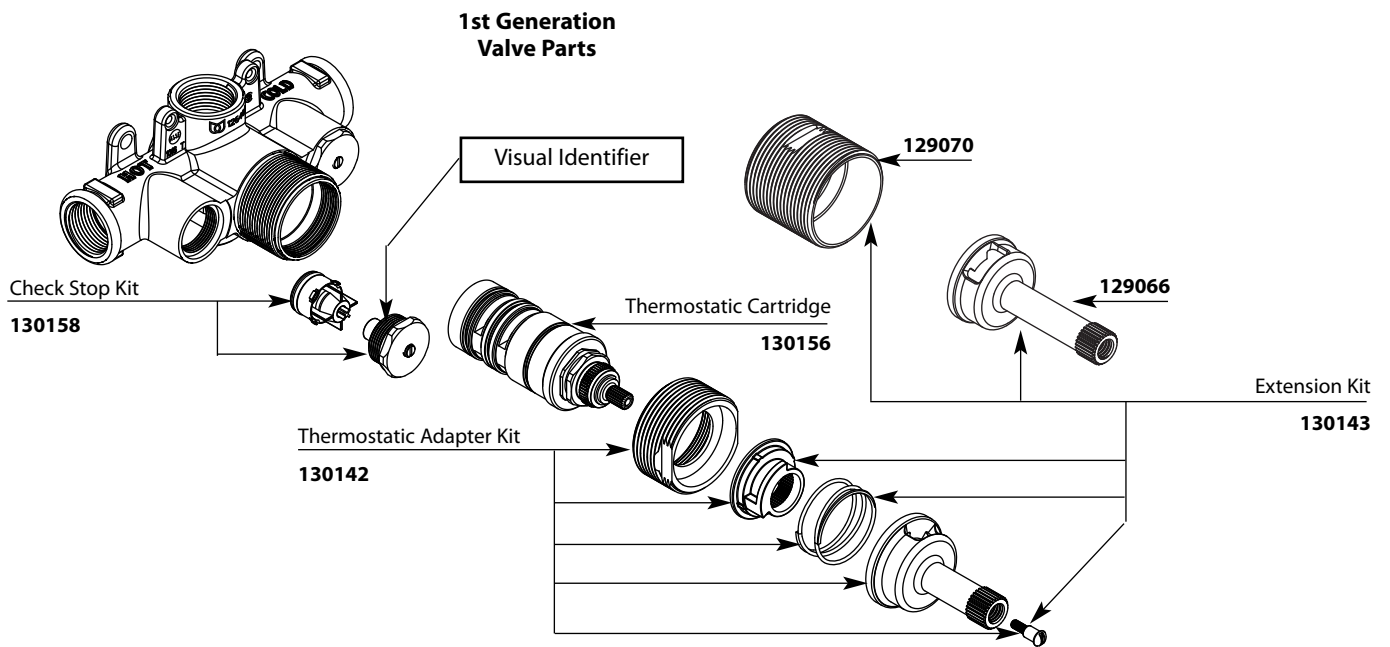

Buy it for looks. Buy it for life.®

Illustrated Parts

■ Order by Part Number

- 1st generation valve manufactured prior to September 3rd, 2009. Can be identified by the check stop nut.
- 130156 Thermostatic cartridge will not work in 2nd generation valves.

**ExactTemp®
3/4" Thermostatic Valve**

**MODEL
S3371**