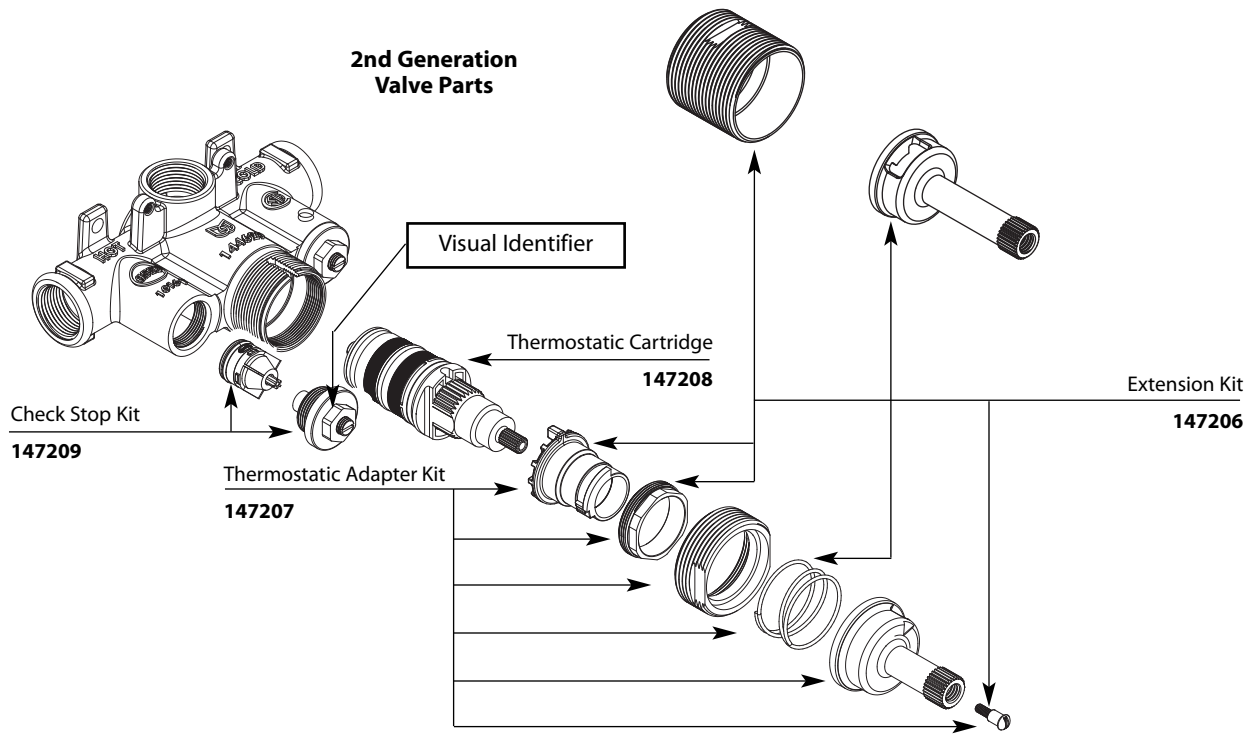

Buy it for looks. Buy it for life.®

Illustrated Parts

■ **Order by Part Number**

*There is more than 1 version of this model.
Page down to identify the version you have.*

• 2nd generation valve manufactured on and after September 3rd, 2009. Can be identified by the check stop nut (smaller drive feature).

• 147208 Thermostatic cartridge will not work in 1st generation valves.

**ExactTemp®
3/4" Thermostatic Valve**

MODEL
S3371