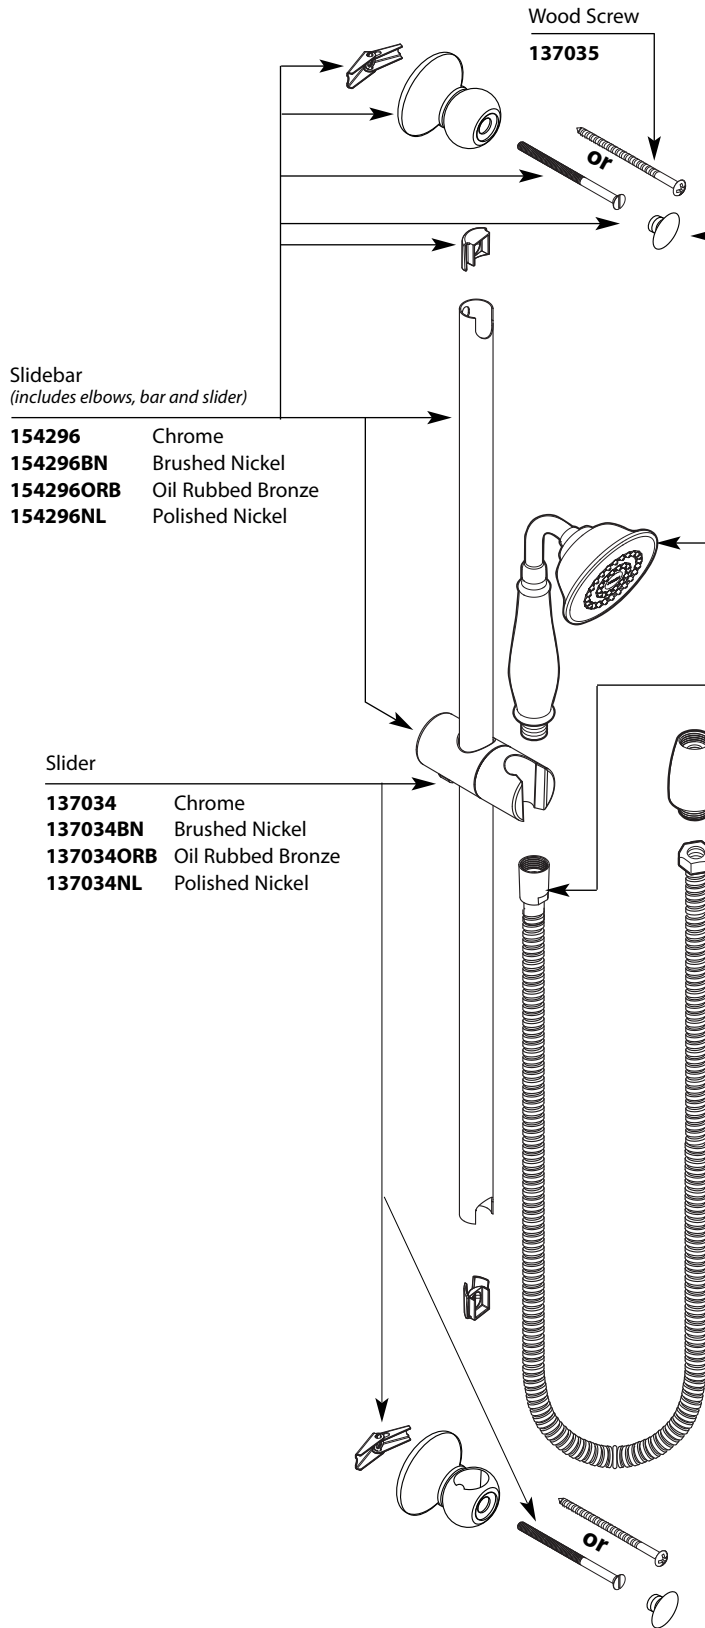

Buy it for looks. Buy it for life.®

■ Order by Part Number

Illustrated Parts

WEYMOUTH™

Single Function Handshower

MODEL	TYPE	FINISH
S12107EP	Wand	Chrome
S12107EPBN	Wand	Brushed Nickel
S12107EPORB	Wand	Oil Rubbed Bronze
S12107EPNL	Wand	Polished Nickel

HandShower (2.0gpm)

154305	Chrome
154305BN	Brushed Nickel
154305ORB	Oil Rubbed Bronze
154305NL	Polished Nickel

Hose

A726	Chrome
A726ST	(Used with Brushed Nickel)
A726BR	(Used with Oil Rubbed Bronze)
A726NL	Polished Nickel