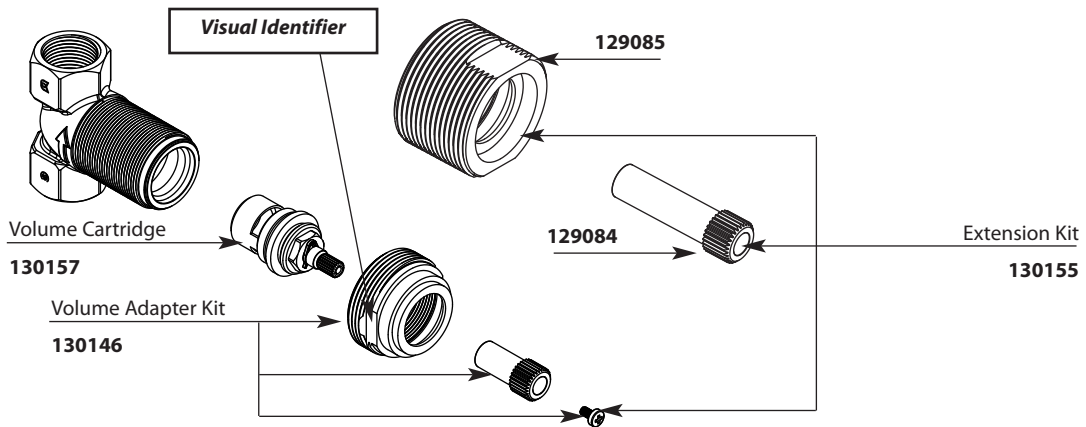

Buy it for looks. Buy it for life.®

Illustrated Parts

■ Order by Part Number

- 1st generation valves manufactured prior to July 27th, 2009. Valves can be identified by a lack of a mounting bracket and drive feature on adapter nut (requires open ended wrench).
- 130157 volume control cartridge will not work with 2nd generation valves.

ExactTemp®
3/4" Volume Control Flow Valve

MODEL
S3600

1st Generation Valve Parts