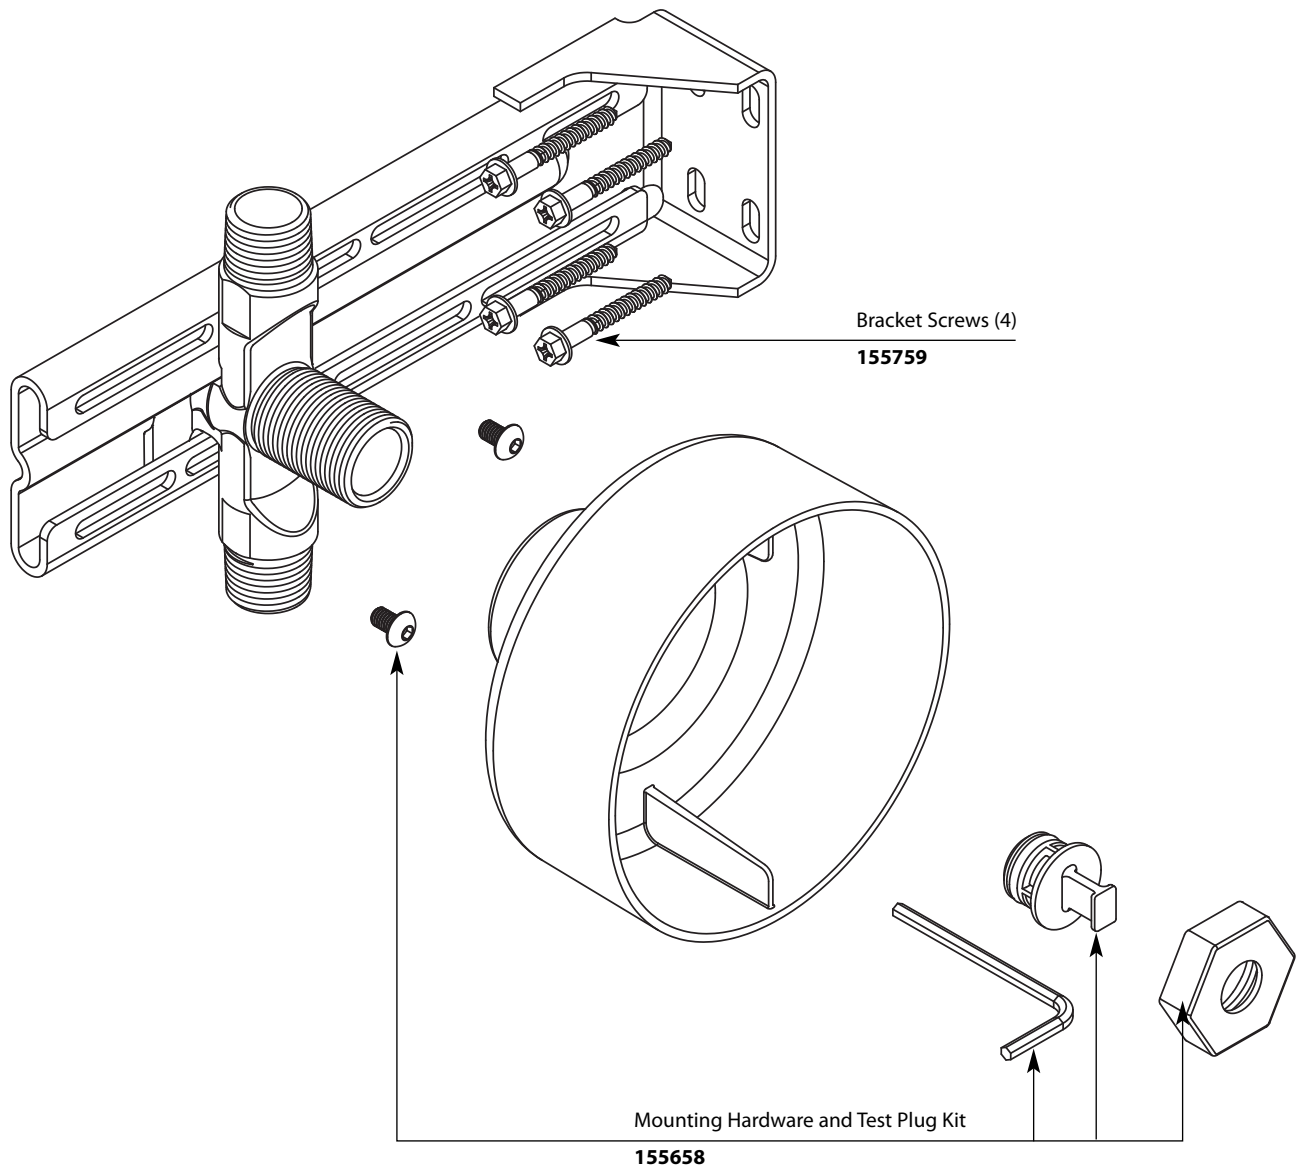

Buy it for looks. Buy it for life.®

Illustrated Parts

Body Spray Rough-In

MODEL
S1300

■ Order by Part Number

TO ORDER PARTS CALL: 1-800-BUY-MOEN
www.moen.com