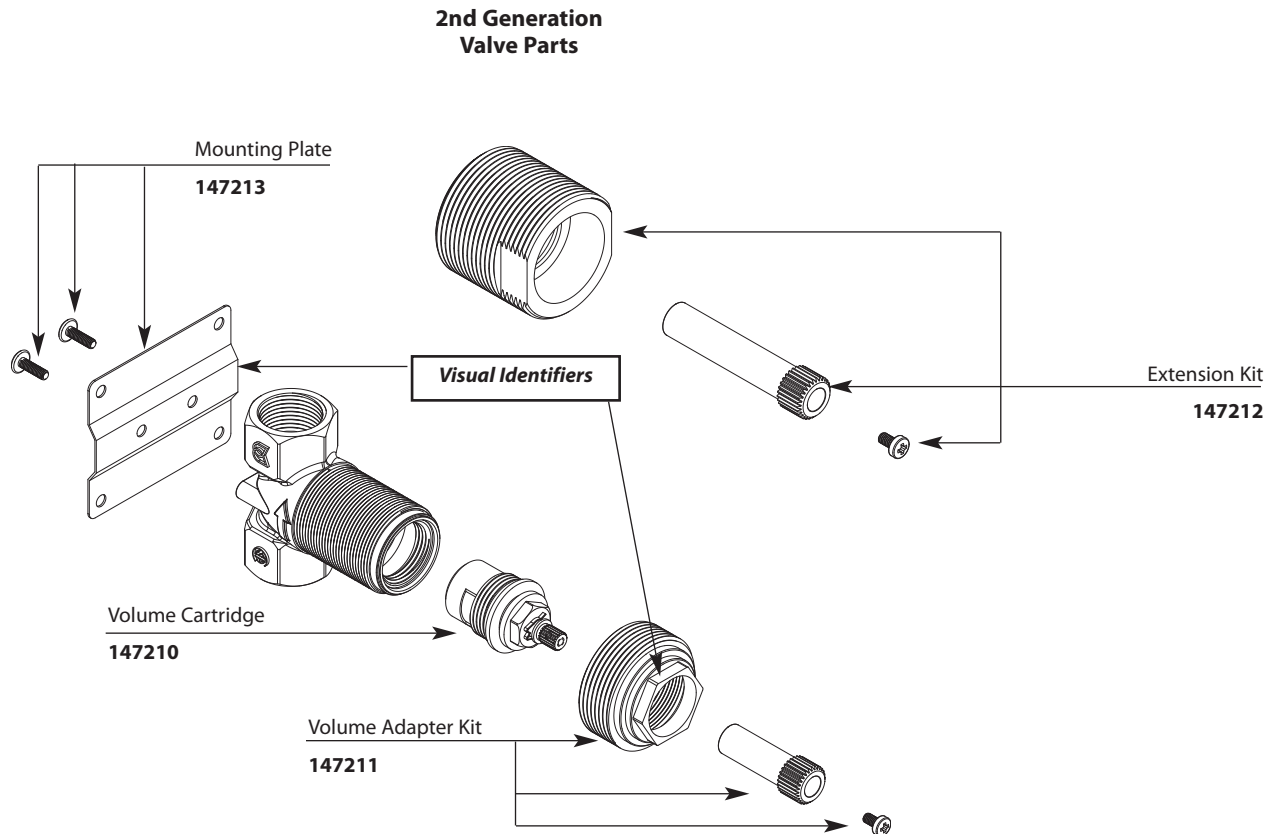

• 147208 Thermostatic cartridge will not work in 1st generation valves.

**ExactTemp®
3/4" Thermostatic Valve**

MODEL
S3371

Buy it for looks. Buy it for life.®

Illustrated Parts

■ Order by Part Number

- 1st generation valve manufactured prior to September 3rd, 2009. Can be identified by the check stop nut.
- 130156 Thermostatic cartridge will not work in 2nd generation valves.

**ExactTemp®
3/4" Thermostatic Valve**

**MODEL
S3371**

Buy it for looks. Buy it for life.®

Illustrated Parts

■ Order by Part Number

*There is more than 1 version of this model.
Page down to identify the version you have.*

• 2nd generation valve manufactured on and after July 27th, 2009. Can be identified by mounting plate and smaller drive feature (1-1/8") on adapter nut.

• 147210 volume control cartridge will not work with 1st generation valves.

ExactTemp® 3/4" Volume Control Flow Valve MODEL S3600
--

Buy it for looks. Buy it for life.®

Illustrated Parts

■ Order by Part Number

- 1st generation valves manufactured prior to July 27th, 2009. Valves can be identified by a lack of a mounting bracket and drive feature on adapter nut (requires open ended wrench).
- 130157 volume control cartridge will not work with 2nd generation valves.