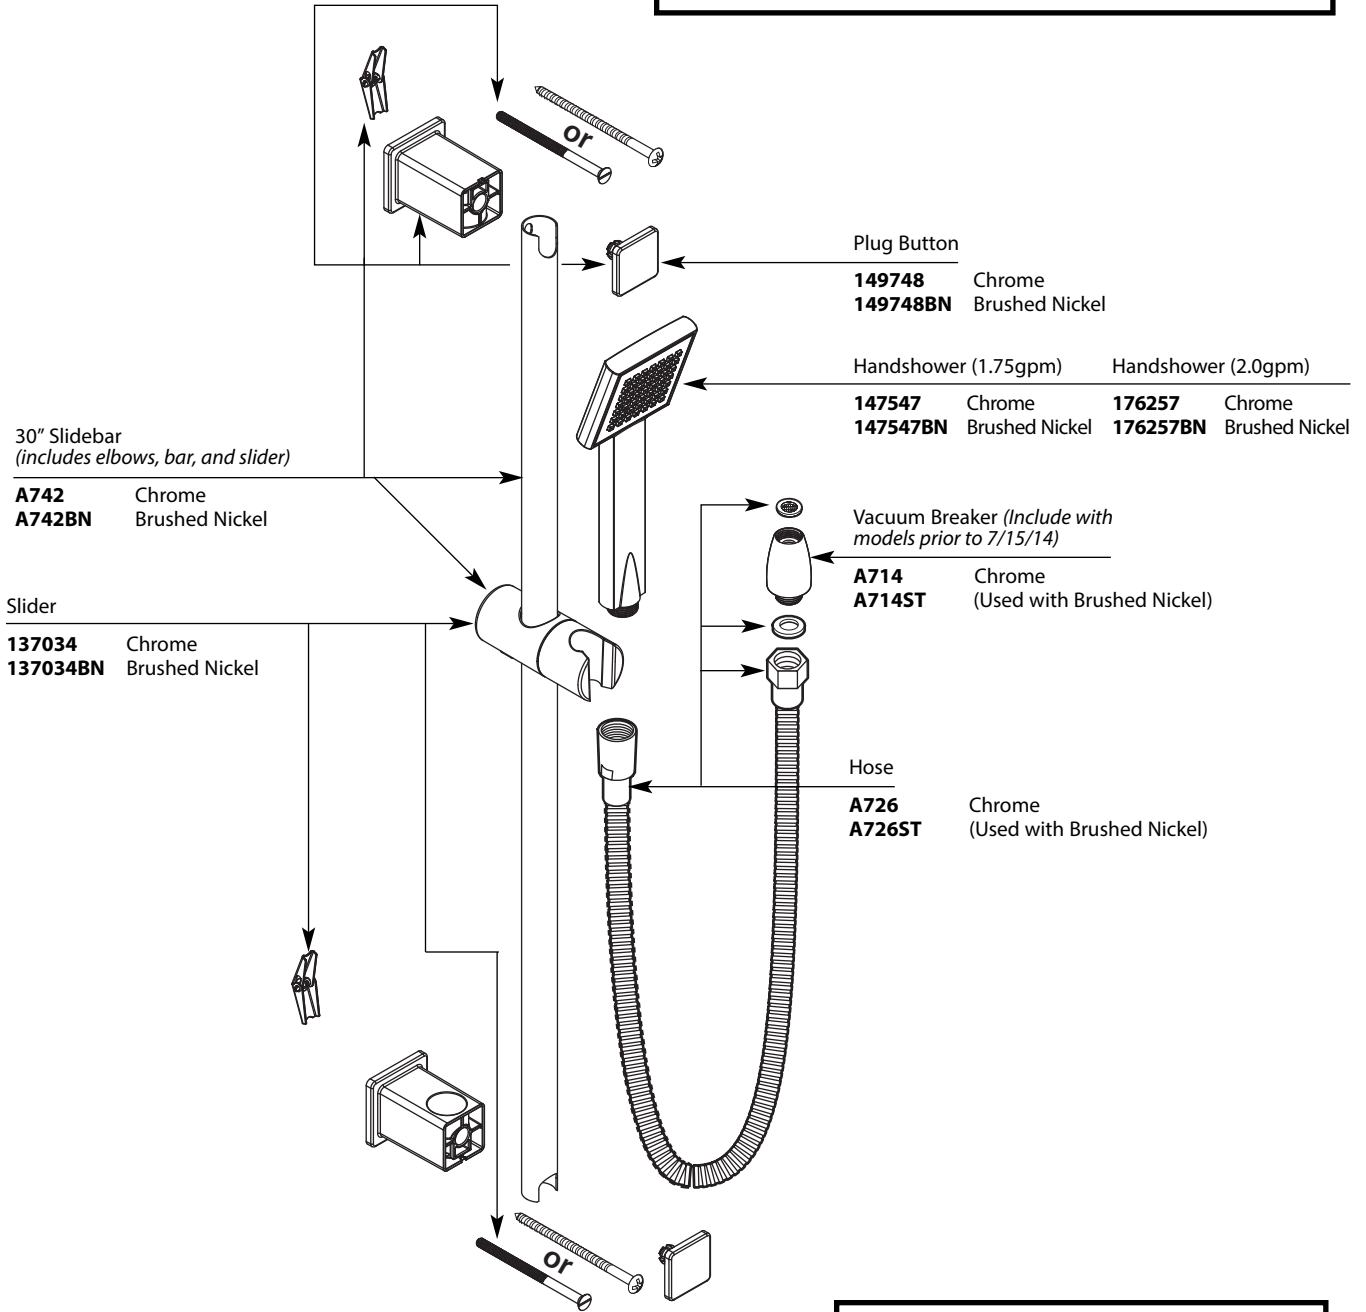

ExactTemp® 3/4" Volume Control Flow Valve MODEL S3600
--

Buy it for looks. Buy it for life.®

Illustrated Parts

■ Order by Part Number

- 1st generation valves manufactured prior to July 27th, 2009. Valves can be identified by a lack of a mounting bracket and drive feature on adapter nut (requires open ended wrench).
- 130157 volume control cartridge will not work with 2nd generation valves.

**ExactTemp®
3/4" Volume Control Flow Valve**

MODEL
S3600

1st Generation Valve Parts

Buy it for looks. Buy it for life.®

Illustrated Parts

■ Order by Part Number

Single Function Handshower		
MODEL	TYPE	FINISH
S3879EP	Wand	Chrome
S3879EPBN	Wand	Brushed Nickel
S3879EP17	Wand	Chrome
S3879EP17BN	Wand	Brushed Nickel

Optional Service Kit	
A750	Secure Mount (mounting hardware)

Buy it for looks. Buy it for life.®

Illustrated Parts

■ Order by Part Number

■ Trim can be used with S3371 thermostatic valve and S3600 volume control valve.