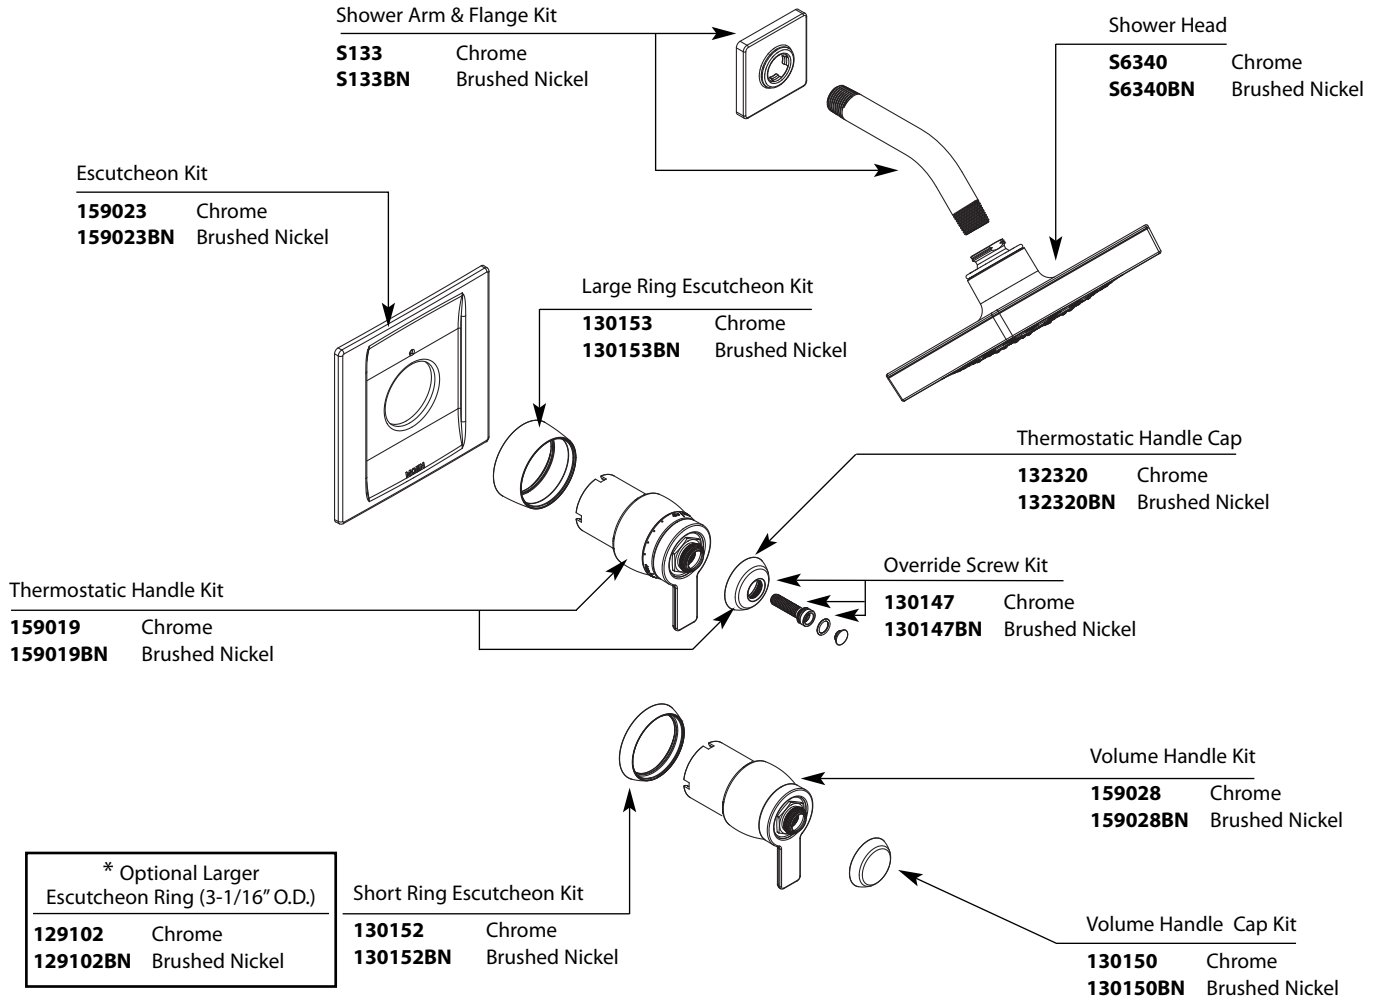

**ExactTemp®
3/4" Volume Control Flow Valve**

MODEL
S3600

1st Generation Valve Parts

Buy it for looks. Buy it for life.®

Illustrated Parts

■ Order by Part Number

Single Function Handshower		
MODEL	TYPE	FINISH
S3879EP	Wand	Chrome
S3879EPBN	Wand	Brushed Nickel
S3879EP17	Wand	Chrome
S3879EP17BN	Wand	Brushed Nickel

Optional Service Kit	
A750	Secure Mount (mounting hardware)

Buy it for looks. Buy it for life.®

Illustrated Parts

■ Order by Part Number

■ Trim can be used with S3371 thermostatic valve and S3600 volume control valve.

90 DEGREE™ ExactTemp® 3/4" Thermostatic Shower Trim		
Valve Trim Only	Shower Trim Only	Finish
TS3100	TS7115	Chrome
TS3100BN	TS7115BN	Brushed Nickel

Available Separately