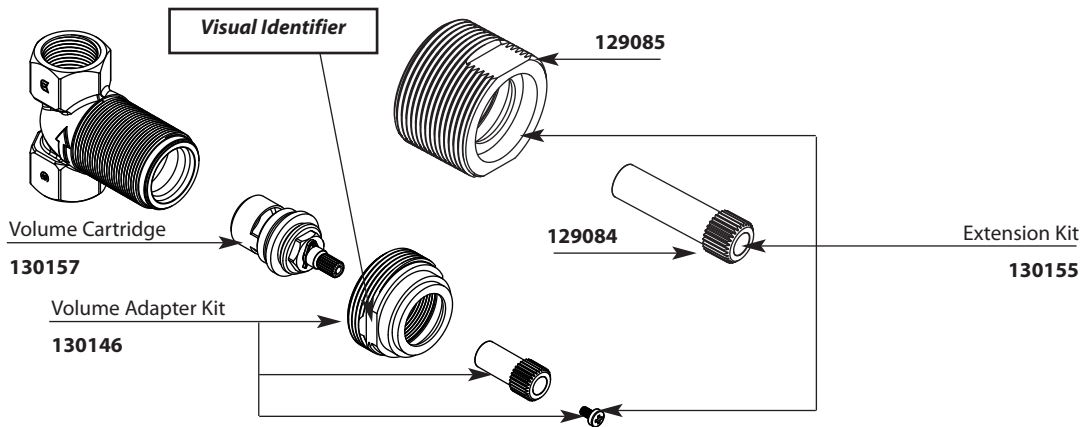

Buy it for looks. Buy it for life.®

Illustrated Parts

■ Order by Part Number

- 1st generation valves manufactured prior to July 27th, 2009. Valves can be identified by a lack of a mounting bracket and drive feature on adapter nut (requires open ended wrench).
- 130157 volume control cartridge will not work with 2nd generation valves.

**ExactTemp®
3/4" Volume Control Flow Valve**

MODEL
S3600

1st Generation Valve Parts