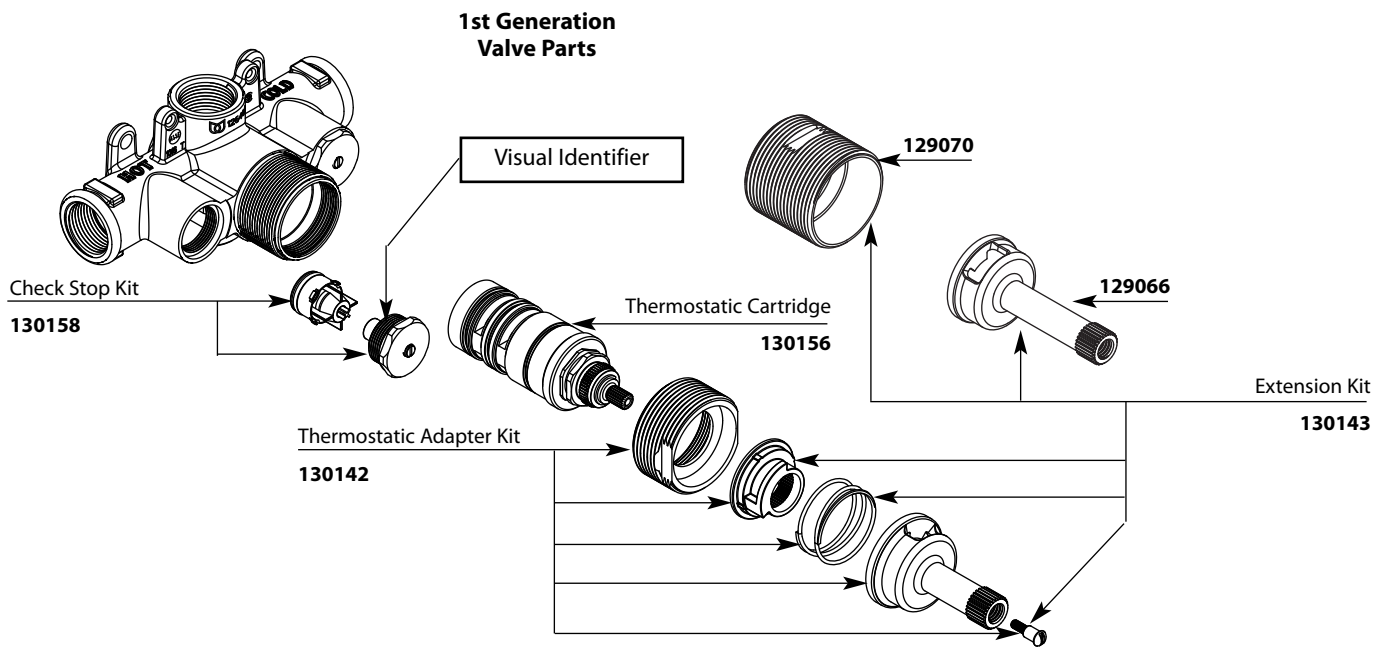

• 147208 Thermostatic cartridge will not work in 1st generation valves.

**ExactTemp®
3/4" Thermostatic Valve**

MODEL
S3371

Buy it for looks. Buy it for life.®

Illustrated Parts

■ Order by Part Number

- 1st generation valve manufactured prior to September 3rd, 2009. Can be identified by the check stop nut.
- 130156 Thermostatic cartridge will not work in 2nd generation valves.

**ExactTemp®
3/4" Thermostatic Valve**

**MODEL
S3371**

Buy it for looks. Buy it for life.®

Illustrated Parts

■ Order by Part Number

*There is more than 1 version of this model.
Page down to identify the version you have.*

ExactTemp® 3/4" Volume Control Flow Valve MODEL S3600
--

Buy it for looks. Buy it for life.®

Illustrated Parts

■ Order by Part Number

- 1st generation valves manufactured prior to July 27th, 2009. Valves can be identified by a lack of a mounting bracket and drive feature on adapter nut (requires open ended wrench).
- 130157 volume control cartridge will not work with 2nd generation valves.

**ExactTemp®
3/4" Volume Control Flow Valve**

MODEL
S3600

1st Generation Valve Parts

Buy it for looks. Buy it for life.®

Illustrated Parts

■ Order by Part Number

Single Function Handshower		
MODEL	TYPE	FINISH
S3879EP	Wand	Chrome
S3879EPBN	Wand	Brushed Nickel
S3879EP17	Wand	Chrome
S3879EP17BN	Wand	Brushed Nickel