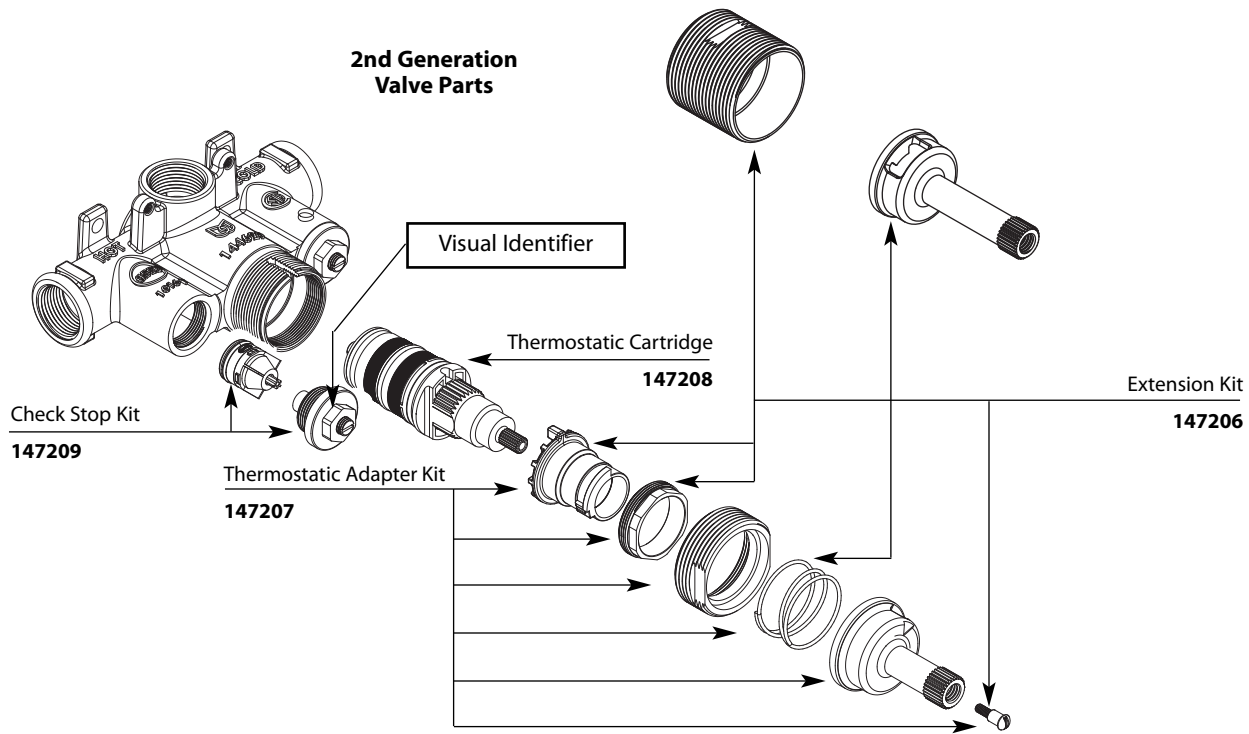

• 147208 Thermostatic cartridge will not work in 1st generation valves.

**ExactTemp®
3/4" Thermostatic Valve**

MODEL
S3371

Buy it for looks. Buy it for life.®

Illustrated Parts

■ Order by Part Number

- 1st generation valve manufactured prior to September 3rd, 2009. Can be identified by the check stop nut.
- 130156 Thermostatic cartridge will not work in 2nd generation valves.

**ExactTemp®
3/4" Thermostatic Valve**

**MODEL
S3371**

Buy it for looks. Buy it for life.®

Illustrated Parts

■ Order by Part Number

*There is more than 1 version of this model.
Page down to identify the version you have.*

ExactTemp® 3/4" Volume Control Flow Valve MODEL S3600
--

Buy it for looks. Buy it for life.®

Illustrated Parts

■ Order by Part Number

- 1st generation valves manufactured prior to July 27th, 2009. Valves can be identified by a lack of a mounting bracket and drive feature on adapter nut (requires open ended wrench).
- 130157 volume control cartridge will not work with 2nd generation valves.

**ExactTemp®
3/4" Volume Control Flow Valve**

MODEL
S3600

1st Generation Valve Parts

Buy it for looks. Buy it for life.®

Illustrated Parts

■ Order by Part Number

Single Function Handshower		
MODEL	TYPE	FINISH
S3879EP	Wand	Chrome
S3879EPBN	Wand	Brushed Nickel
S3879EP17	Wand	Chrome
S3879EP17BN	Wand	Brushed Nickel