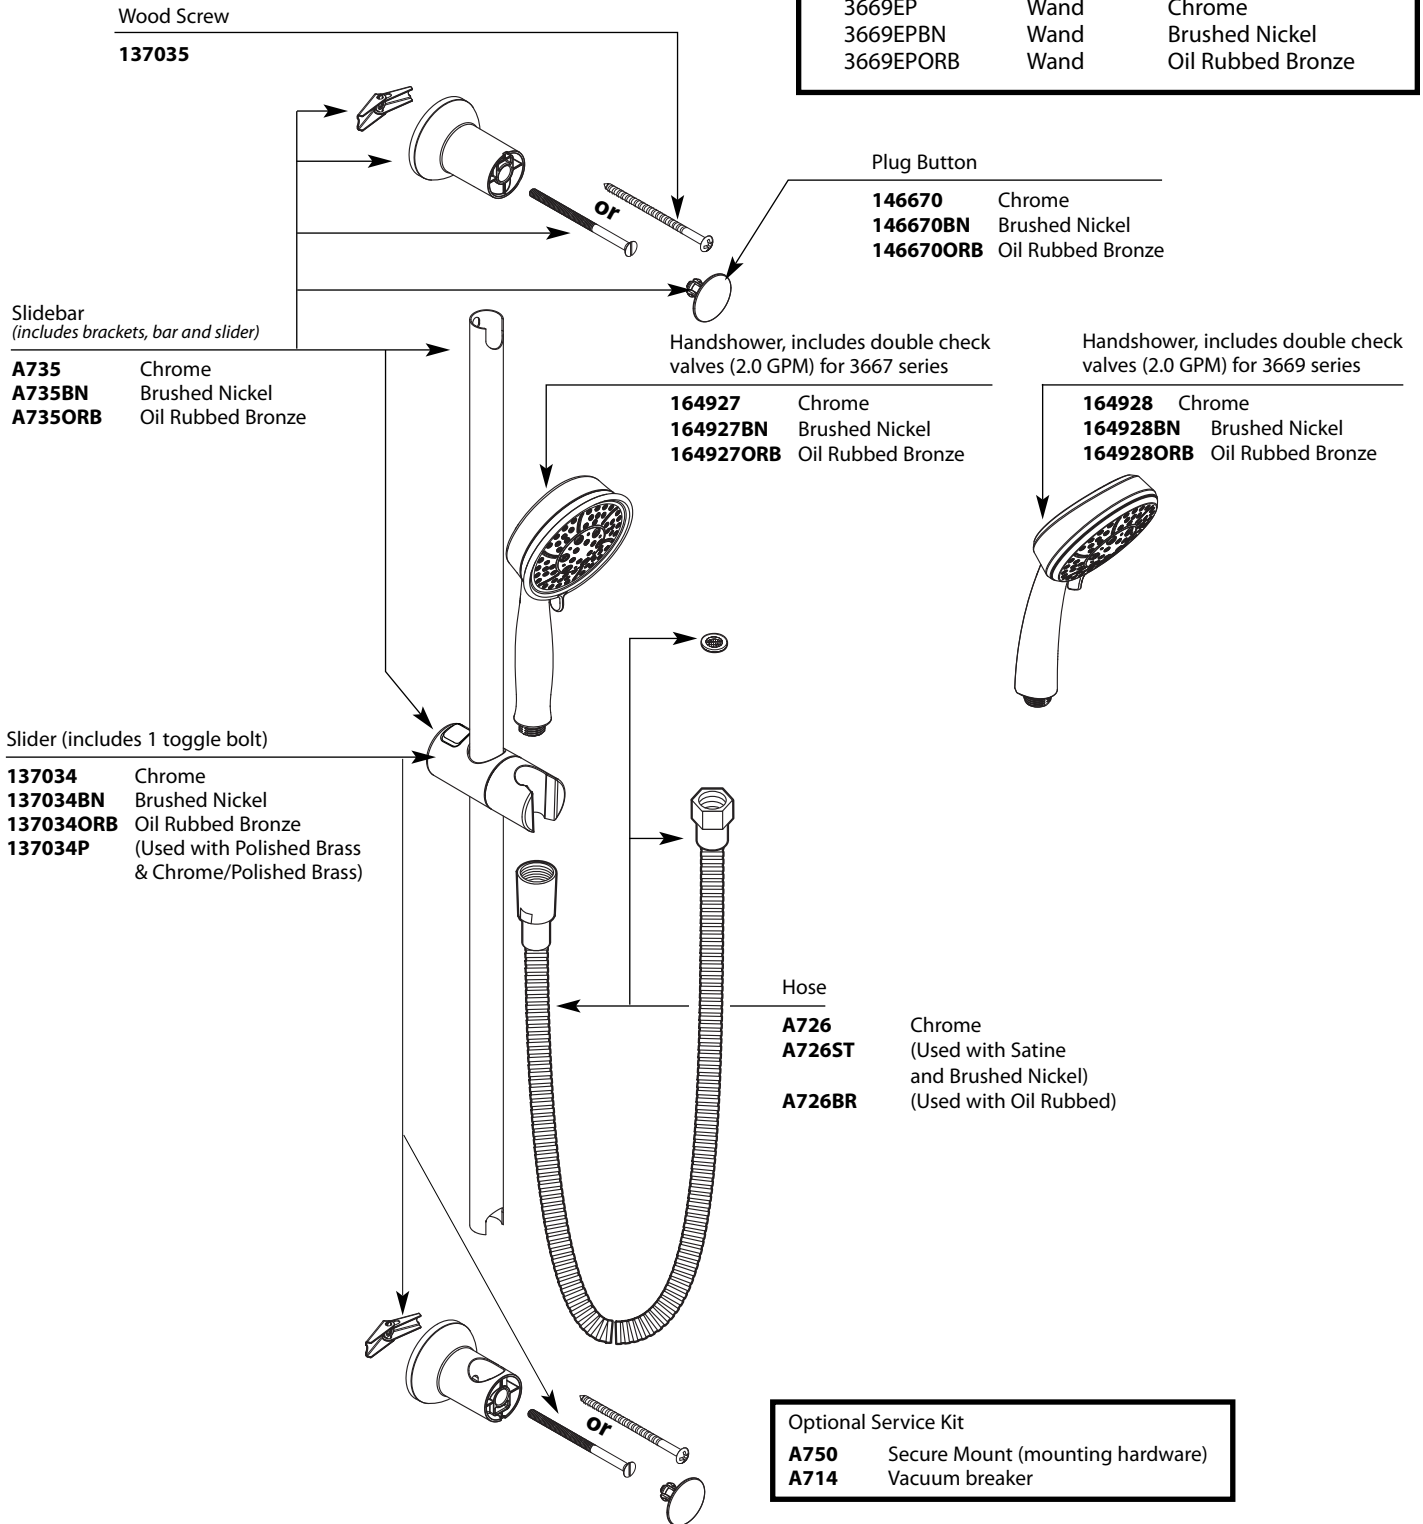

# Illustrated Parts

MOENTROL®		
3-Function Transfer Valve Only		
<u>MODEL</u>	<u>HANDLE</u>	<u>DETAIL</u>
3320	Two	1/2" IPS
3330	Two	CC

Buy it for looks. Buy it for life.®

# Illustrated Parts

## Four Function Handshower

MODEL	TYPE	FINISH
3667EP	Wand	Chrome
3667EPBN	Wand	Brushed Nickel
3667EPORB	Wand	Oil Rubbed Bronze
3669EP	Wand	Chrome
3669EPBN	Wand	Brushed Nickel
3669EPORB	Wand	Oil Rubbed Bronze

# Illustrated Parts

■ Order by Part Number

■ Trim can be used with either the 3320 series or 3330 series valve

<b>ROTHBURY™ Three Function Transfer Valve Trim Kit</b>		
<b>MODEL</b>	<b>HANDLE</b>	<b>FINISH</b>
TS4211	Lever	Chrome
TS4211AZ	Lever	Antique Bronze
TS4211BN	Lever	Brushed Nickel
TS4211ORB	Lever	Oil Rubbed Bronze