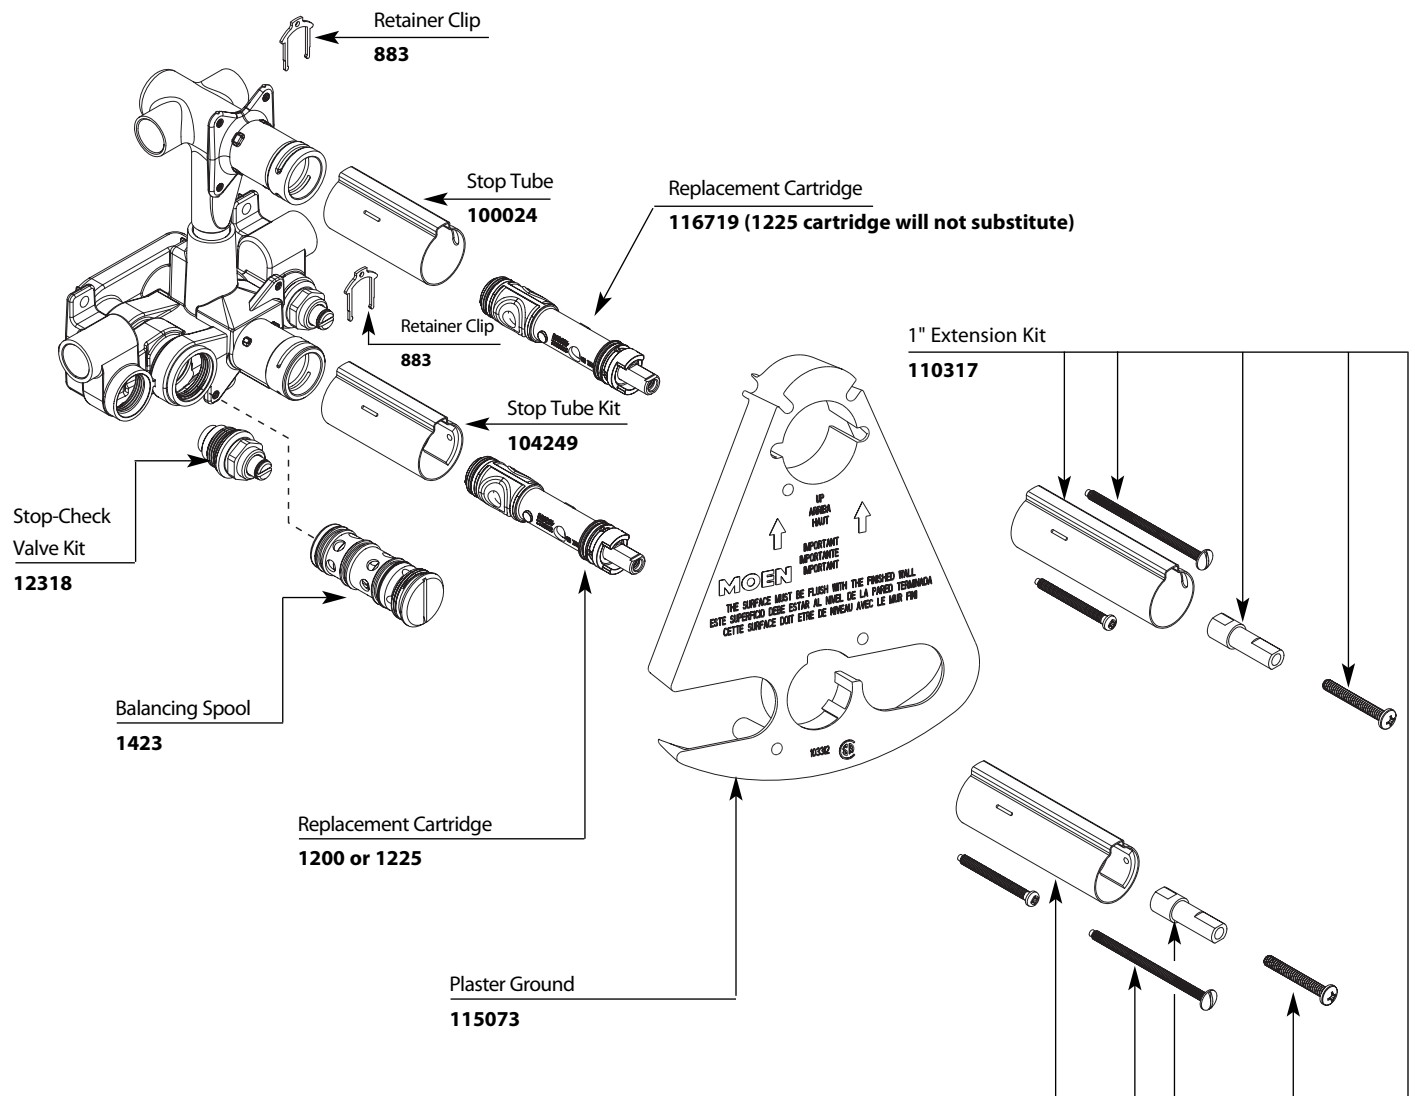

# Illustrated Parts

MOENTROL®		
3-Function Transfer Valve Only		
<u>MODEL</u>	<u>HANDLE</u>	<u>DETAIL</u>
3320	Two	1/2" IPS
3330	Two	CC

Buy it for looks. Buy it for life.®

# Illustrated Parts

## Four Function Handshower

MODEL	TYPE	FINISH
3667EP	Wand	Chrome
3667EPBN	Wand	Brushed Nickel
3667EPORB	Wand	Oil Rubbed Bronze
3669EP	Wand	Chrome
3669EPBN	Wand	Brushed Nickel
3669EPORB	Wand	Oil Rubbed Bronze

# Illustrated Parts

■ Order by Part Number

■ Trim can be used with either the 3320 series or 3330 series valve

<b>ROTHBURY™ Three Function Transfer Valve Trim Kit</b>		
<b>MODEL</b>	<b>HANDLE</b>	<b>FINISH</b>
TS4211	Lever	Chrome
TS4211AZ	Lever	Antique Bronze
TS4211BN	Lever	Brushed Nickel
TS4211ORB	Lever	Oil Rubbed Bronze