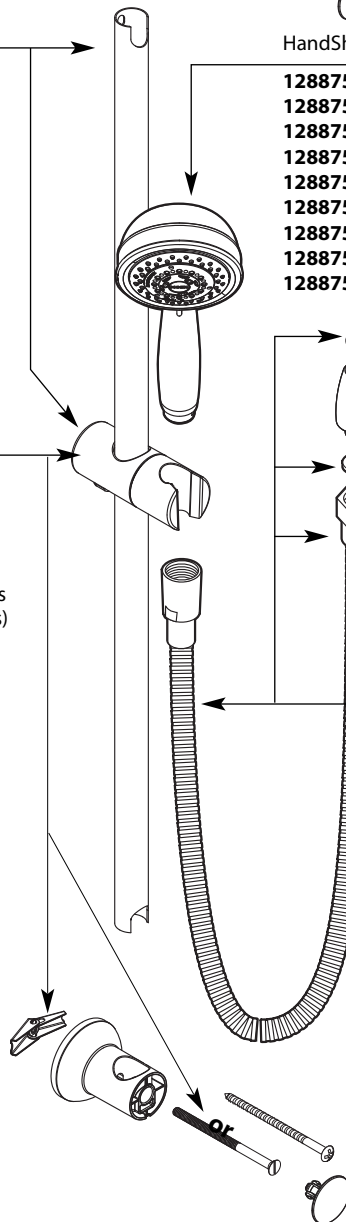

Optional Service Kit

- **A750** Secure Mount (mounting hardware)