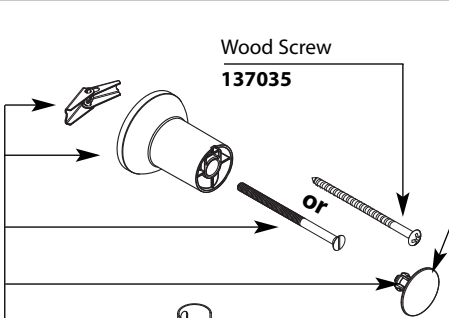

Buy it for looks. Buy it for life.®

Illustrated Parts

Four Function Handshower

MODEL	TYPE	FINISH
3867	Wand	Chrome
3867AZ	Wand	Antique Bronze
3867BB	Wand	Brushed Bronze
3867BN	Wand	Brushed Nickel
3867CP	Wand	Chrome/Polished Brass
3867ORB	Wand	Oil Rubbed Bronze
3867P	Wand	Polished Brass
3867PM	Wand	Platinum
3867ST	Wand	Satine
3867EP	Wand	Chrome
3867EPBN	Wand	Brushed Nickel
3867EPORB	Wand	Oil Rubbed Bronze

Plug Button

- **146670** Chrome
- **146670BB** Brushed Bronze
- **146670BN** Brushed Nickel
- **146670ORB** Oil Rubbed Bronze
- **146670P** Polished Brass
- **146670PM** Platinum
- **146670AZ** Antique Bronze
- **146670ST** Satine

Slidebar (includes brackets, bar and slider)

- **A735** Chrome
- **A735BB** Brushed Bronze
- **A735BN** Brushed Nickel
- **A735CP** Chrome/Polished Brass
- **A735ORB** Oil Rubbed Bronze
- **A735P** Polished Brass
- **A735PM** Platinum
- **A735ST** Satine

HandShower (2.5 GPM)

- **128875** Chrome
- **128875AZ** Antique Bronze
- **128875BB** Brushed Bronze
- **128875BN** Brushed Nickel
- **128875CP** Chrome/Polished Brass
- **128875ORB** Oil Rubbed Bronze
- **128875P** Polished Brass
- **128875PM** Platinum
- **128875ST** Satine

HandShower (2.0 GPM)

- **155888** Chrome
- **155888BN** Brushed Nickel
- **155888ORB** Oil Rubbed Bronze

Slider

- **137034** Chrome
- **137034AZ** Antique Bronze
- **137034BB** Brushed Bronze
- **137034BN** Brushed Nickel
- **137034ORB** Oil Rubbed Bronze
- **137034P** (Used with Polished Brass & Chrome/Polished Brass)
- **137034PM** Platinum
- **137034ST** Satine

Vacuum Breaker

- **A714** Chrome
- **A714ST** (Used with Satine and Brushed Nickel)
- **A714WR** Wrought Iron
- **A714AZ** Antique Bronze
- **A714BB** Brushed Bronze
- **A714P** Polished Brass
- **A714PM** Platinum
- **A714ORB** Oil Rubbed Bronze

Hose

- **A726** Chrome
- **A726ST** (Used with Satine and Brushed Nickel)
- **A726P** Polished Brass
- **A726PM** Platinum
- **A726AZ** Antique Bronze
- **A726BB** Brushed Bronze
- **A726BR** (Used with Oil Rubbed Bronze and Wrought Iron)