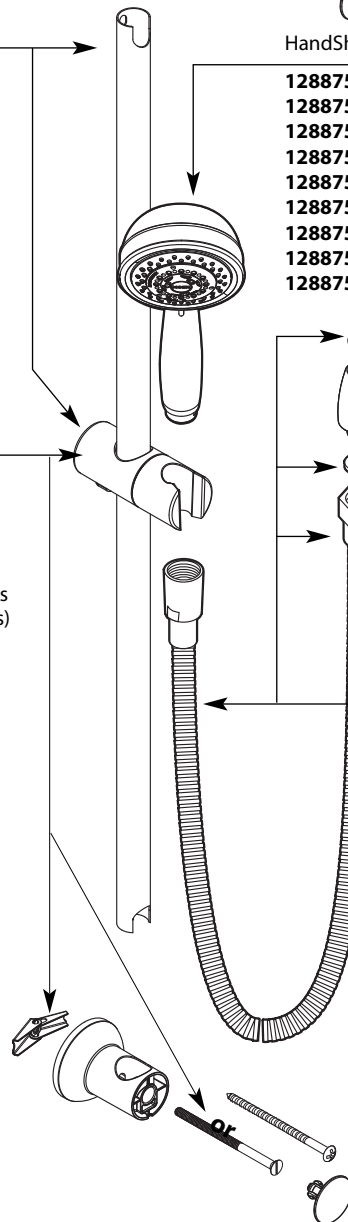

Optional Service Kit

- **A750** Secure Mount (mounting hardware)