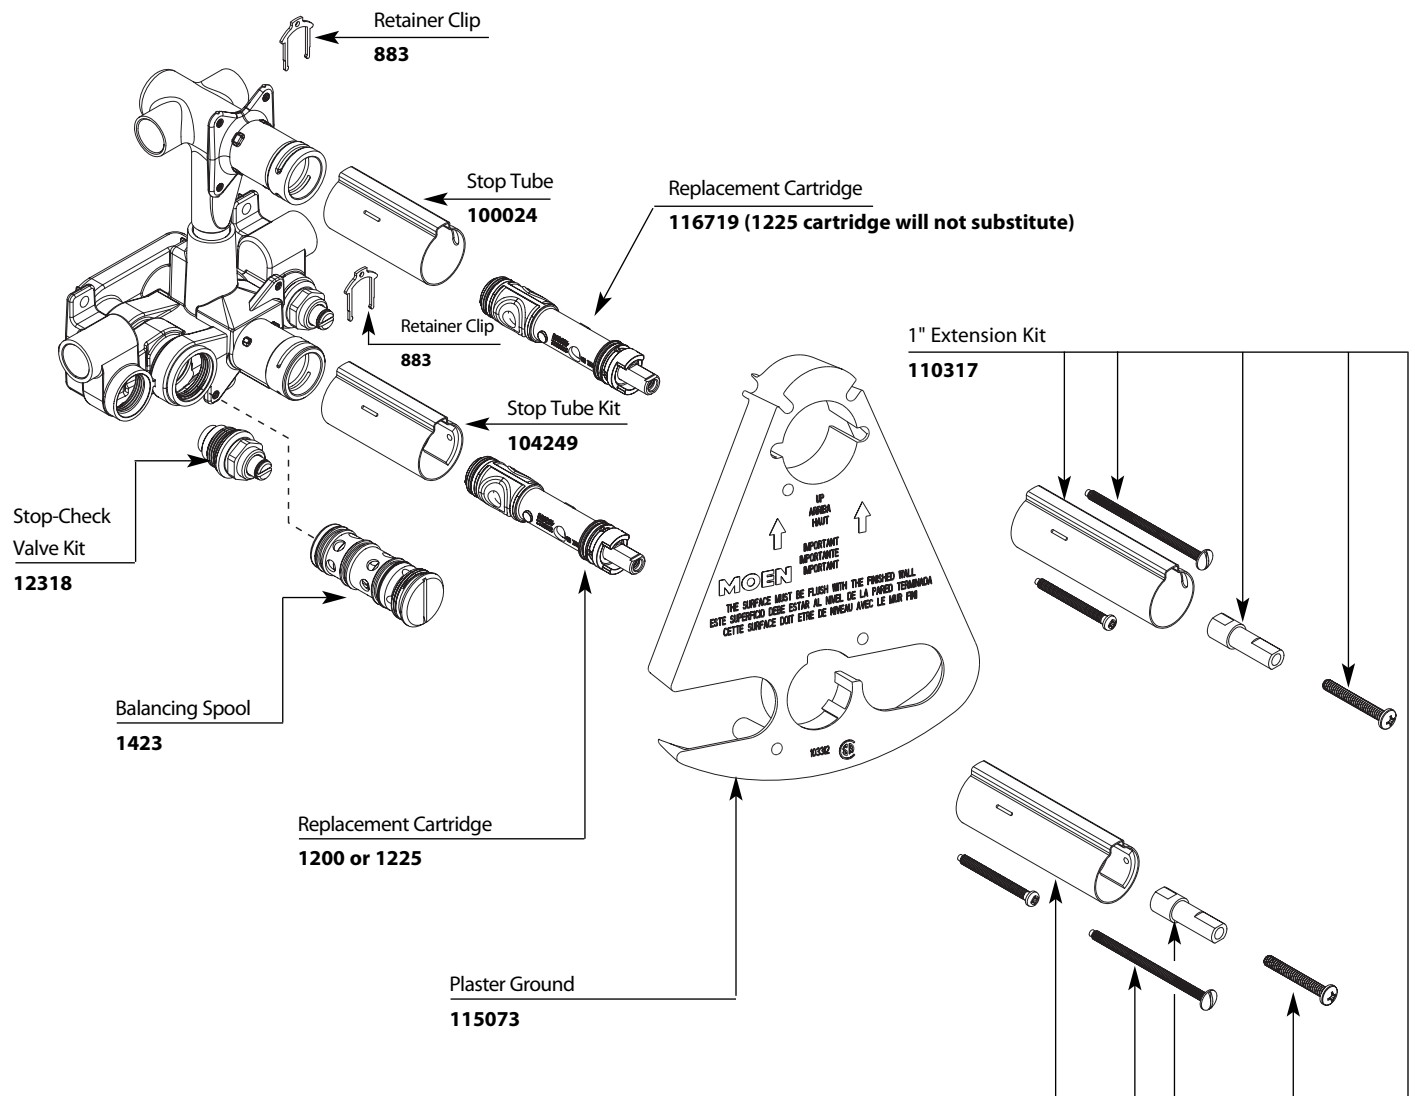

Buy it for looks. Buy it for life.®

■ Order by Part Number

Illustrated Parts

MOENTROL®		
3-Function Transfer Valve Only		
<u>MODEL</u>	<u>HANDLE</u>	<u>DETAIL</u>
3320	Two	1/2" IPS
3330	Two	CC

Buy it for looks. Buy it for life.®

Illustrated Parts

Four Function Handshower

MODEL	TYPE	FINISH
3867	Wand	Chrome
3867AZ	Wand	Antique Bronze
3867BB	Wand	Brushed Bronze
3867BN	Wand	Brushed Nickel
3867CP	Wand	Chrome/Polished Brass
3867ORB	Wand	Oil Rubbed Bronze
3867P	Wand	Polished Brass
3867PM	Wand	Platinum
3867ST	Wand	Satine
3867EP	Wand	Chrome
3867EPBN	Wand	Brushed Nickel
3867EPORB	Wand	Oil Rubbed Bronze