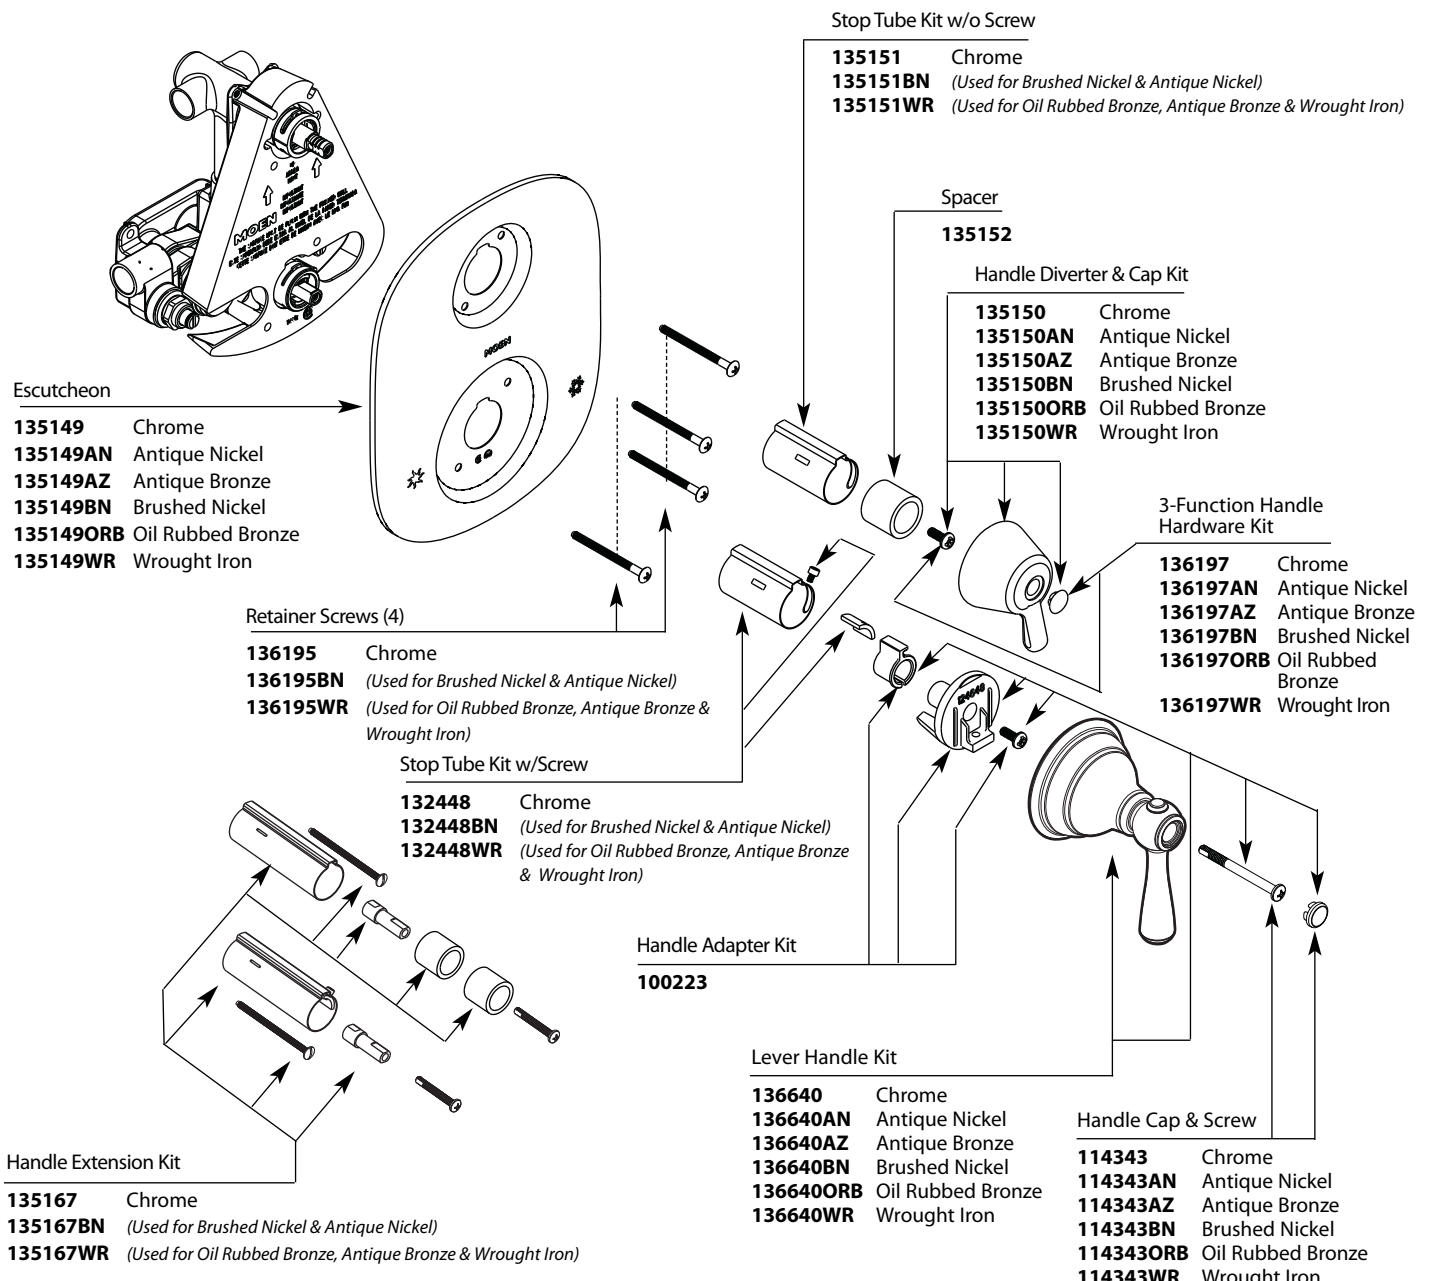

Optional Service Kit

- A750** Secure Mount (mounting hardware)

Buy it for looks. Buy it for life.®

Illustrated Parts

■ Order by Part Number

There is more than 1 version of this model.
Page down to identify the version you have.

* Models after 7/23/07

KINGSLEY™ MOENTROL® with Built-In 3 Function Diverter Shower Valve Trim		
MODEL	HANDLE	FINISH
T4111	Lever/Knob	Chrome
T4111AN	Lever/Knob	Antique Nickel
T4111AZ	Lever/Knob	Antique Bronze
T4111BN	Lever/Knob	Brushed Nickel
T4111ORB	Lever/Knob	Oil Rubbed Bronze
T4111WR	Lever/Knob	Wrought Iron
DISCONTINUED SKUS		
T4111CP	Lever/Knob	Chrome/Pol. Brass
T4111P	Lever/Knob	Polished Brass

Buy it for looks. Buy it for life.®

Order by Part Number

* Models before 7/23/07

Illustrated Parts

KINGSLEY™ MOENTROL® with Built-In 3 Function Diverter Shower Valve Trim for sku #263 Vertical Spa

MODEL	HANDLE	FINISH
T4111	Lever/Knob	Chrome
T4111AN	Lever/Knob	Antique Nickel
T4111AZ	Lever/Knob	Antique Bronze
T4111BN	Lever/Knob	Brushed Nickel
T4111WR	Lever/Knob	Wrought Iron
T4111ORB	Lever/Knob	Oil Rubbed Bronze