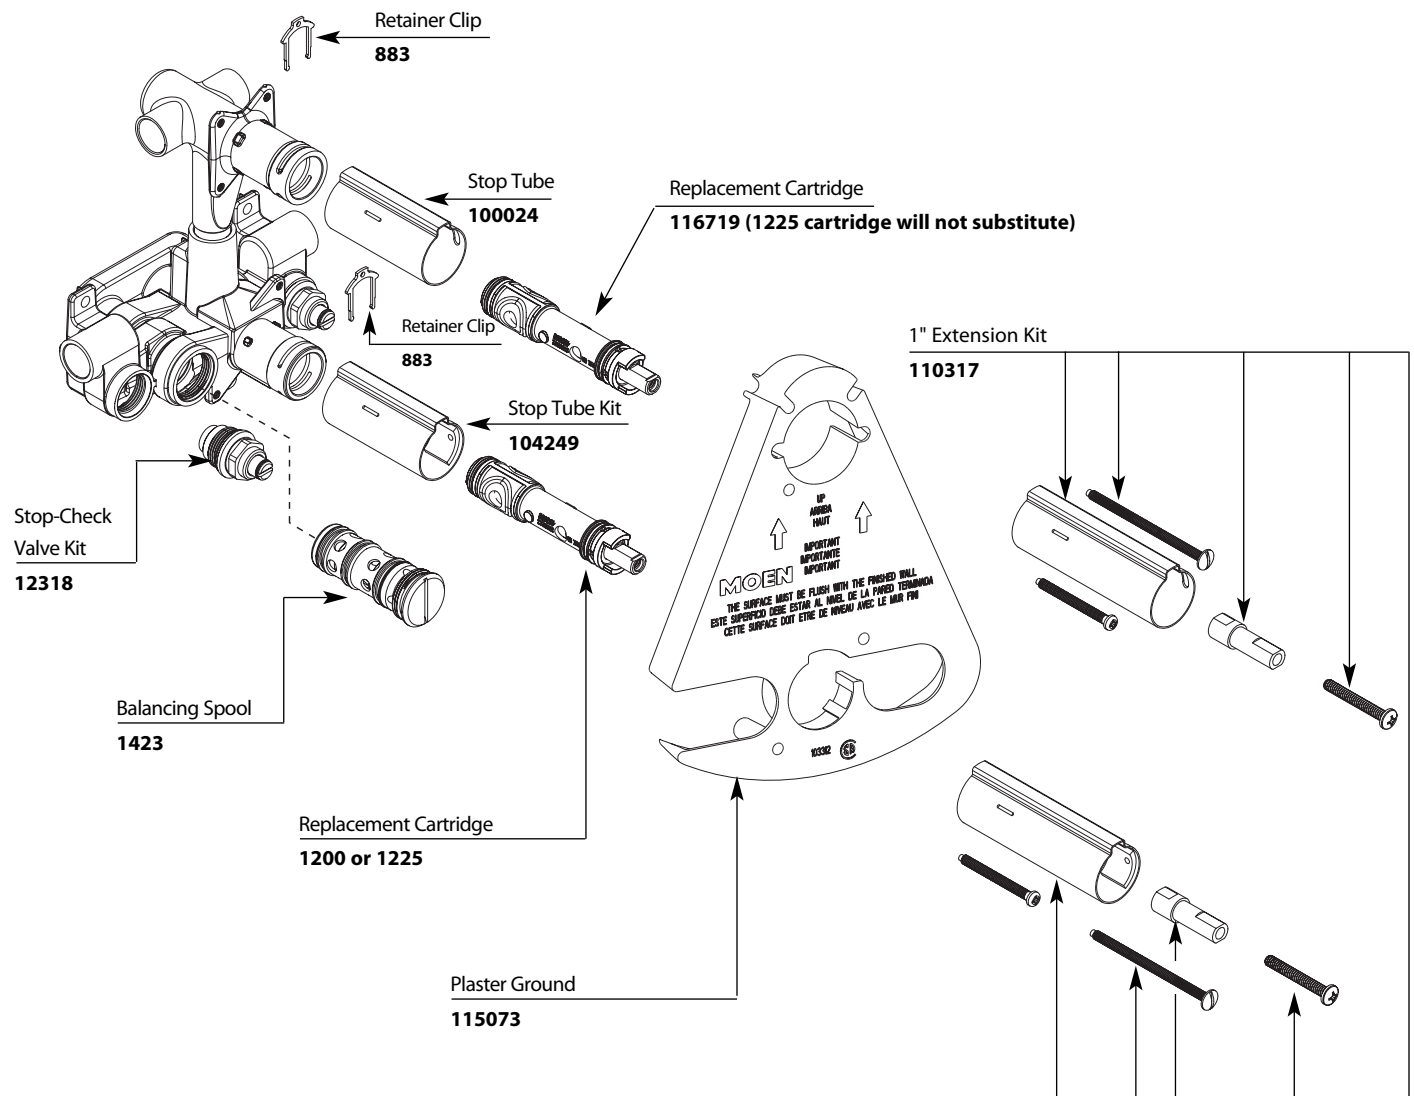

Buy it for looks. Buy it for life.®

■ Order by Part Number

Illustrated Parts

MOENTROL®		
3-Function Transfer Valve Only		
<u>MODEL</u>	<u>HANDLE</u>	<u>DETAIL</u>
3320	Two	1/2" IPS
3330	Two	CC

Buy it for looks. Buy it for life.®

Illustrated Parts

Four Function Handshower

MODEL	TYPE	FINISH
3667EP	Wand	Chrome
3667EPBN	Wand	Brushed Nickel
3667EPORB	Wand	Oil Rubbed Bronze
3669EP	Wand	Chrome
3669EPBN	Wand	Brushed Nickel
3669EPORB	Wand	Oil Rubbed Bronze

Optional Service Kit	
A750	Secure Mount (mounting hardware)
A714	Vacuum breaker

Buy it for looks. Buy it for life.®

■ Order by Part Number

Illustrated Parts

**ICON™ MOENTROL®
with Built-In 3 Function Diverter Shower
Valve Trim**

<u>MODEL</u>	<u>HANDLE</u>	<u>FINISH</u>
TS4112	Lever/Knob	Chrome
TS4112BB	Lever/Knob	Brushed Bronze
TS4112BN	Lever/Knob	Brushed Nickel