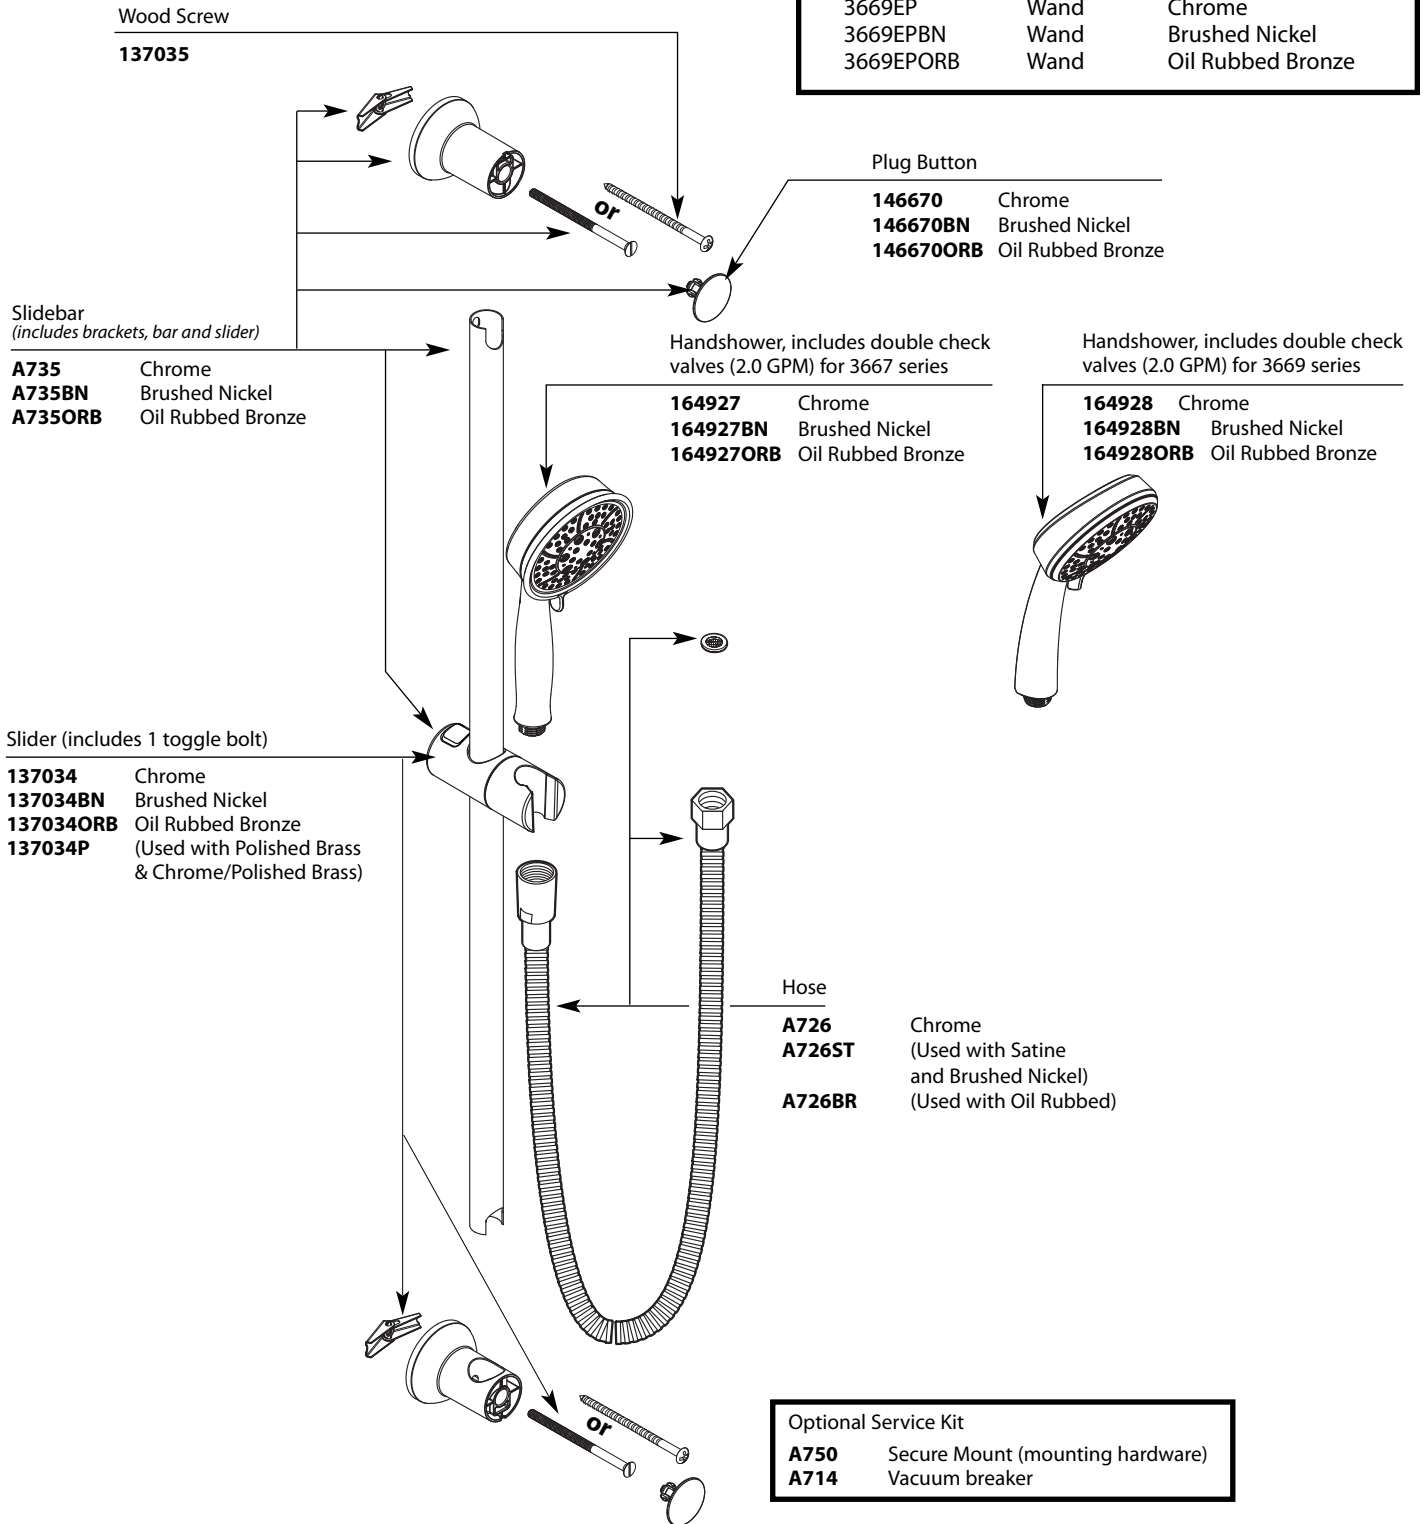

Buy it for looks. Buy it for life.®

Illustrated Parts

Four Function Handshower

MODEL	TYPE	FINISH
3667EP	Wand	Chrome
3667EPBN	Wand	Brushed Nickel
3667EPORB	Wand	Oil Rubbed Bronze
3669EP	Wand	Chrome
3669EPBN	Wand	Brushed Nickel
3669EPORB	Wand	Oil Rubbed Bronze

- 2nd generation valve manufactured on and after September 3rd, 2009. Can be identified by the check stop nut (smaller drive feature).
- 147208 Thermostatic cartridge will not work in 1st generation valves.

**ExactTemp®
3/4" Thermostatic Valve**

MODEL
S3371

Buy it for looks. Buy it for life.®

Illustrated Parts

■ Order by Part Number

- 1st generation valve manufactured prior to September 3rd, 2009. Can be identified by the check stop nut.
- 130156 Thermostatic cartridge will not work in 2nd generation valves.

**ExactTemp®
3/4" Thermostatic Valve**

**MODEL
S3371**

Buy it for looks. Buy it for life.®

Illustrated Parts

■ Order by Part Number

*There is more than 1 version of this model.
Page down to identify the version you have.*