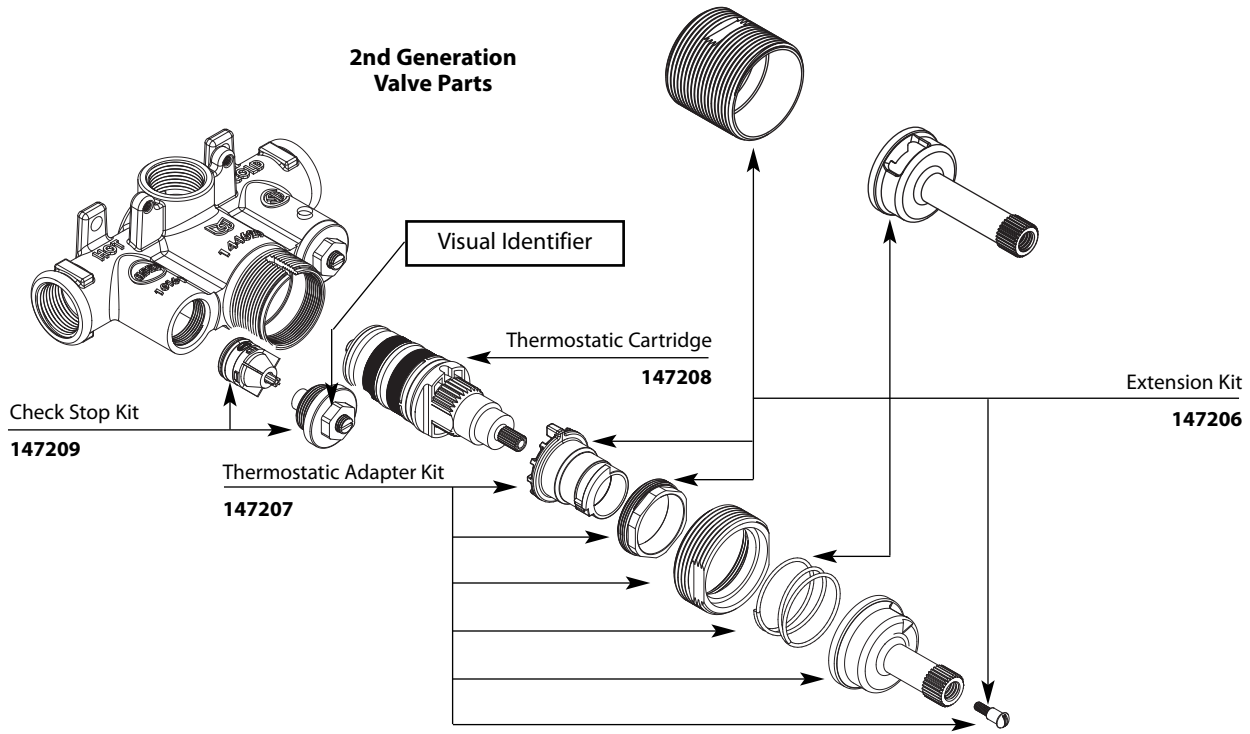

- 2nd generation valve manufactured on and after September 3rd, 2009. Can be identified by the check stop nut (smaller drive feature).
- 147208 Thermostatic cartridge will not work in 1st generation valves.

**ExactTemp®
3/4" Thermostatic Valve**

MODEL
S3371

Buy it for looks. Buy it for life.®

Illustrated Parts

■ Order by Part Number

- 1st generation valve manufactured prior to September 3rd, 2009. Can be identified by the check stop nut.
- 130156 Thermostatic cartridge will not work in 2nd generation valves.