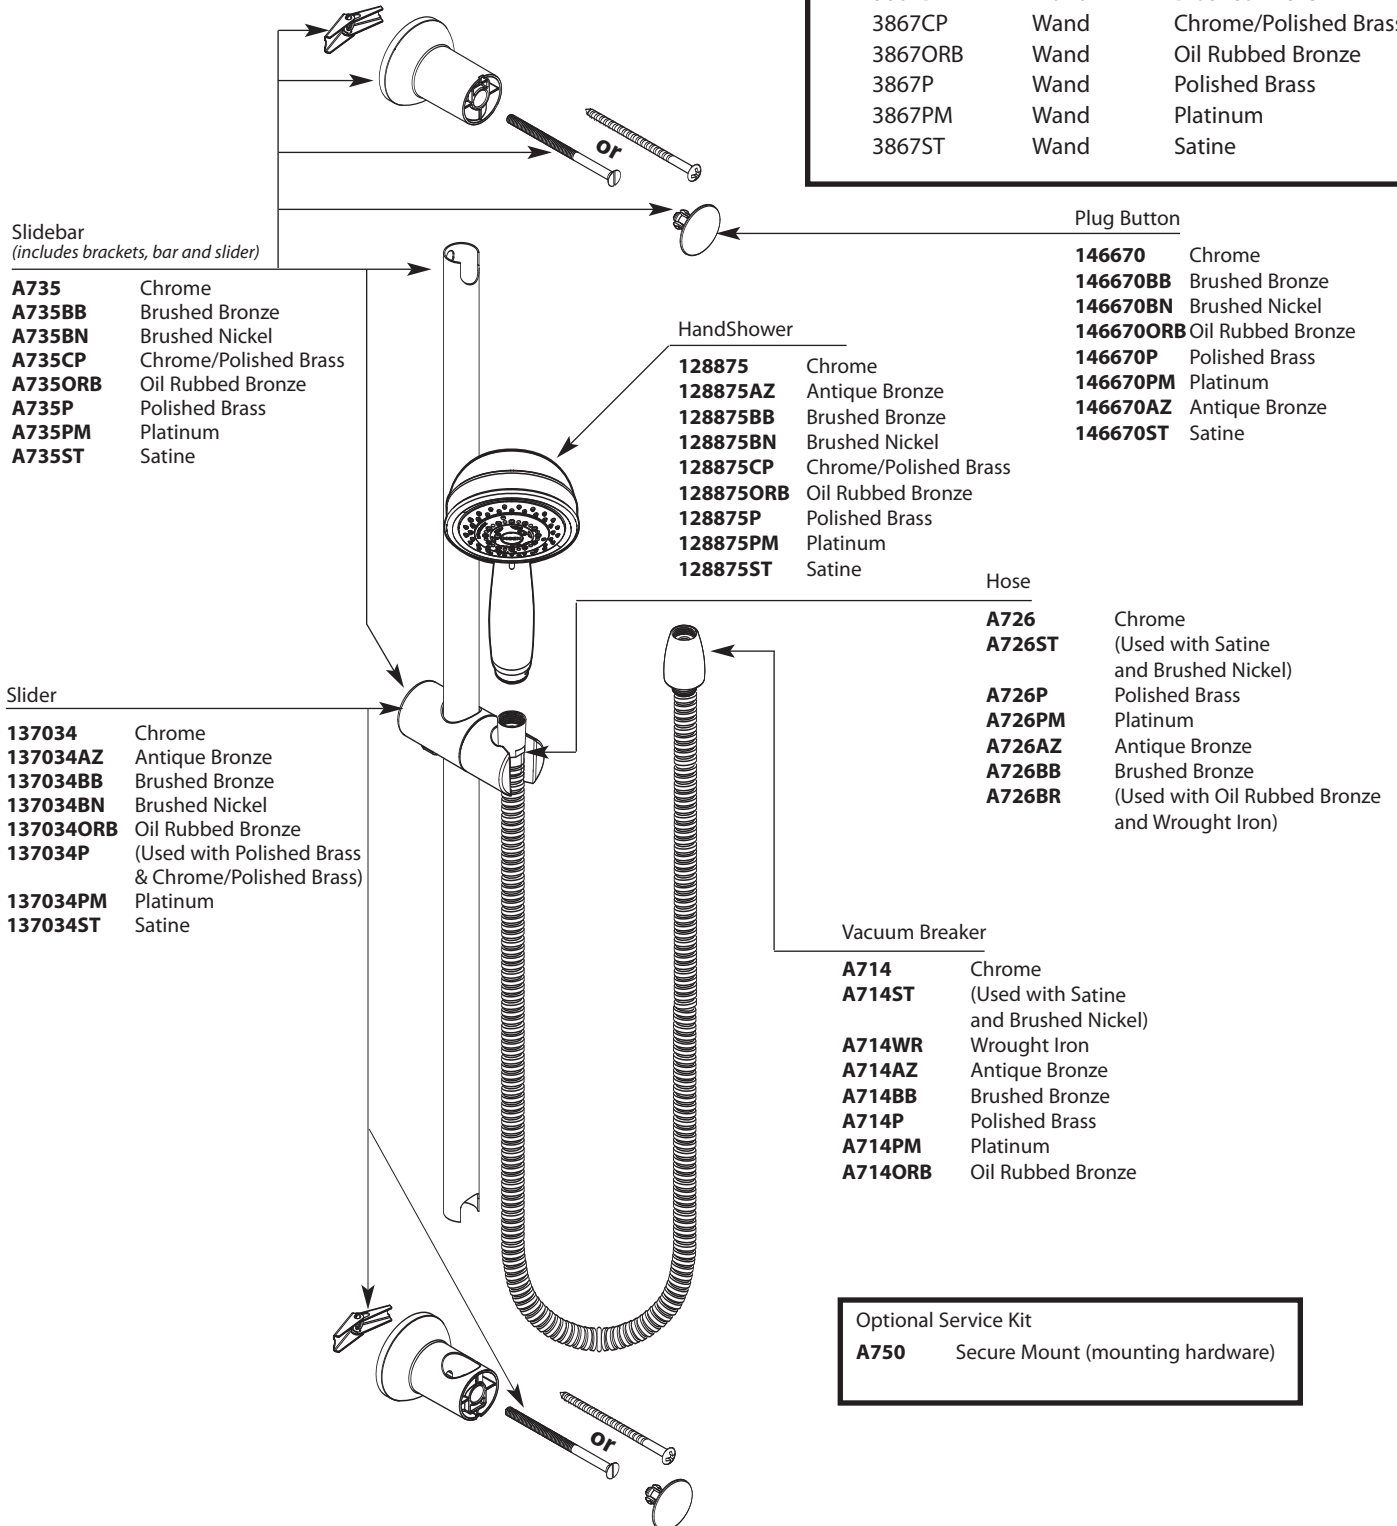

Buy it for looks. Buy it for life.®

Illustrated Parts

Four Function Handshower

MODEL	TYPE	FINISH
3867	Wand	Chrome
3867AZ	Wand	Antique Bronze
3867BB	Wand	Brushed Bronze
3867BN	Wand	Brushed Nickel
3867CP	Wand	Chrome/Polished Brass
3867ORB	Wand	Oil Rubbed Bronze
3867P	Wand	Polished Brass
3867PM	Wand	Platinum
3867ST	Wand	Satine

Buy it for looks. Buy it for life.®

Illustrated Parts

■ Order by Part Number

■ Trim can be used with either the 3320 series or 3330 series valve

ROTHBURY™ Three Function Transfer Valve Trim Kit		
MODEL	HANDLE	FINISH
TS4211	Lever	Chrome
TS4211AZ	Lever	Antique Bronze
TS4211BN	Lever	Brushed Nickel
TS4211ORB	Lever	Oil Rubbed Bronze