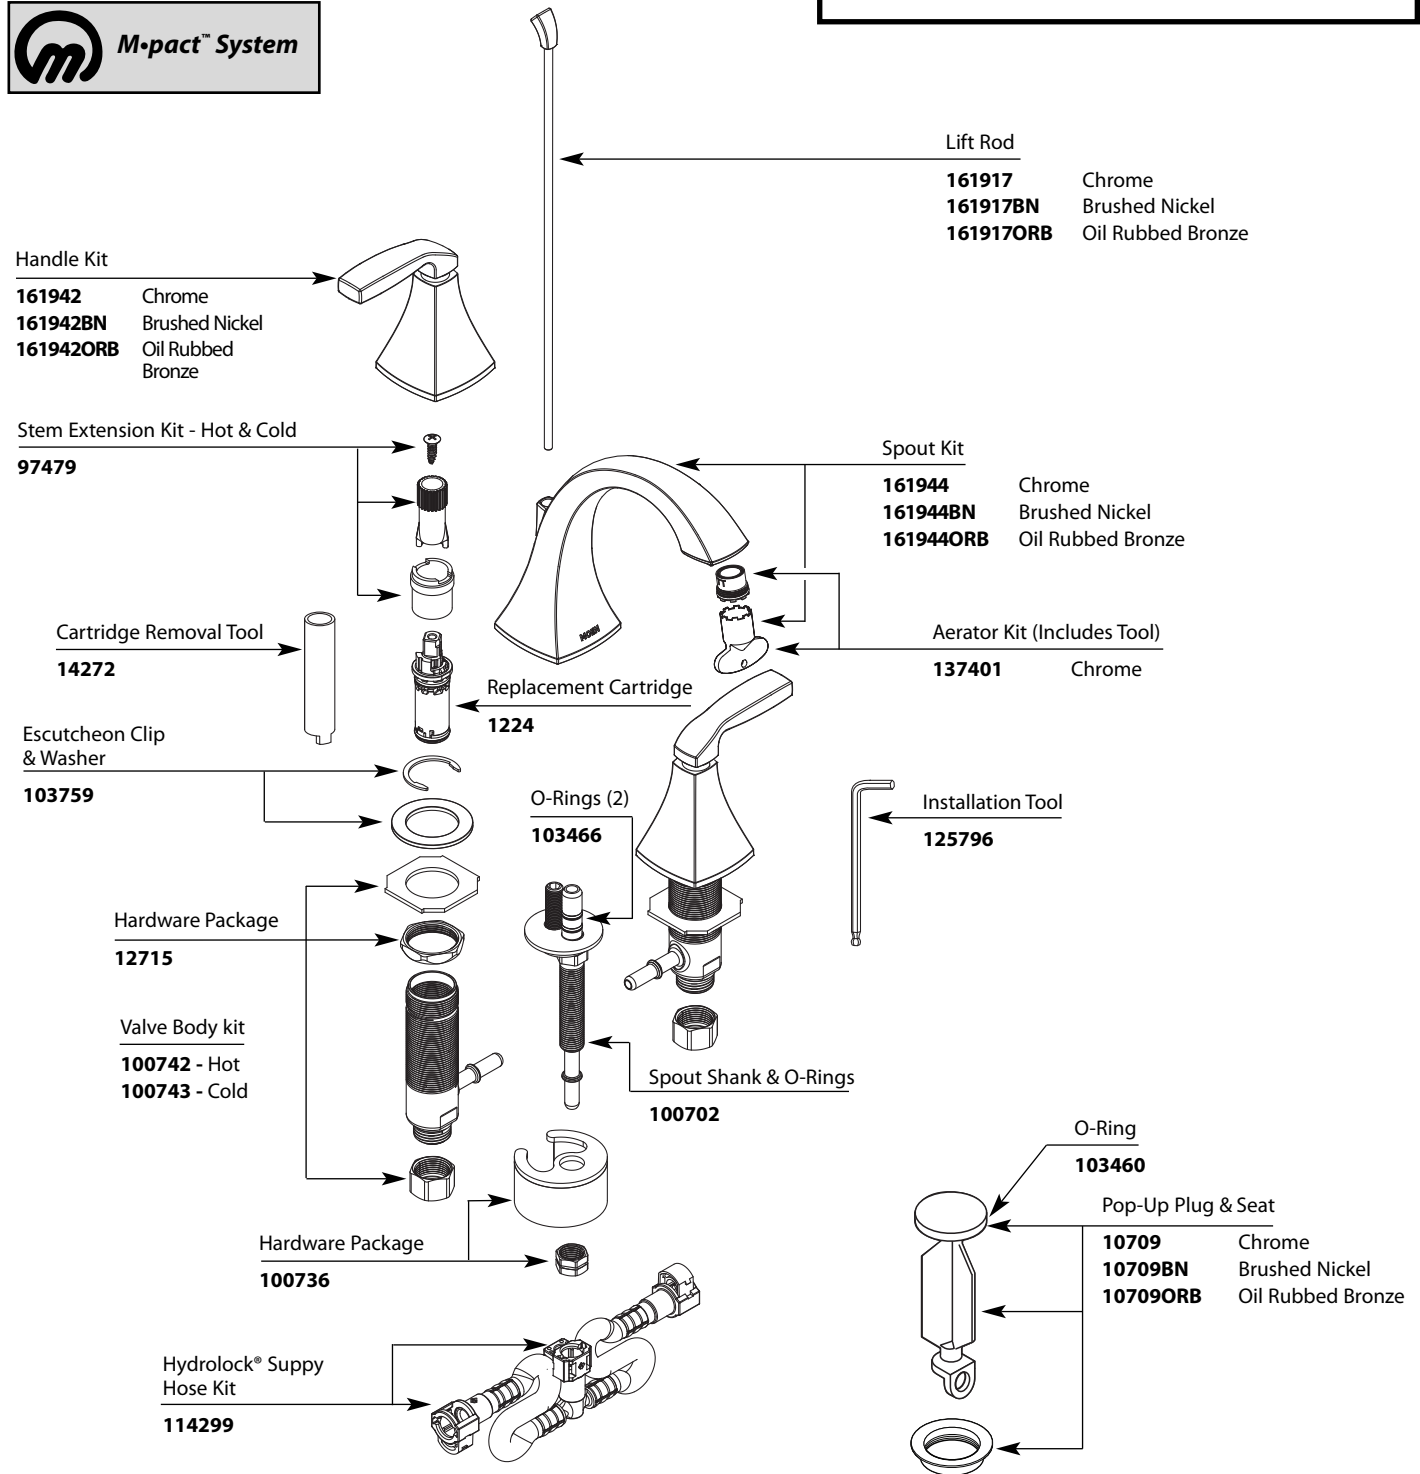

Buy it for looks. Buy it for life.®

■ Order by Part Number

■ Use with 9000 or 69000 valve

Optional: Red & Blue Temp. Ind. Rings

**161956** For Oil Rubbed Bronze  
**129707** For Chrome & Brushed Nickel

**VOSS™**  
**Two-Handle Widespread Lavatory Faucet**

<b>MODEL</b>	<b>TYPE</b>	<b>FINISH</b>
T6905	Lever	Chrome
T6905BN	Lever	Brushed Nickel
T6905ORB	Lever	Oil Rubbed Bronze

MOEN, M-PACT, HYDROLOCK, 3000138111