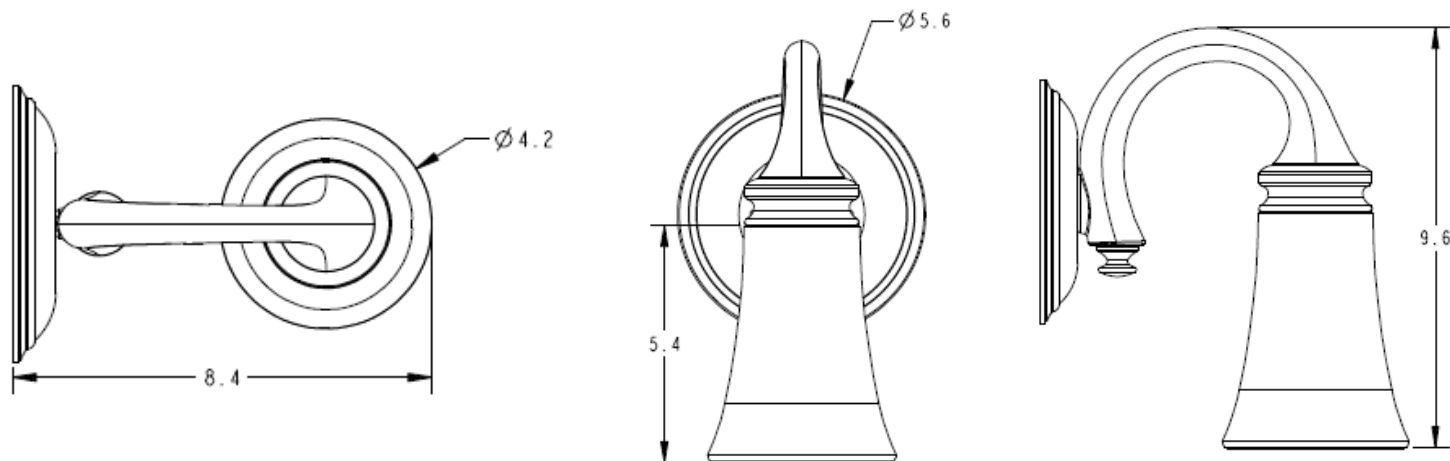

Savvy[®] Technical Specification

YB9461

1-Globe Light Fixture

Dimensions:

Weight: 3.8 lbs.

Product Information:

Stock Numbers: YB9461BB – Brushed Bronze
YB9461BN – Brushed Nickel
YB9461CH – Chrome

Globe Service Kit: YB9469

Materials: Zinc, glass

Voltage: 120v

Bulb: 100w max (not included); medium base

UL Listed: Yes – for dry locations

Important Notes: Turn off power during installation. Do not connect or disconnect under load.