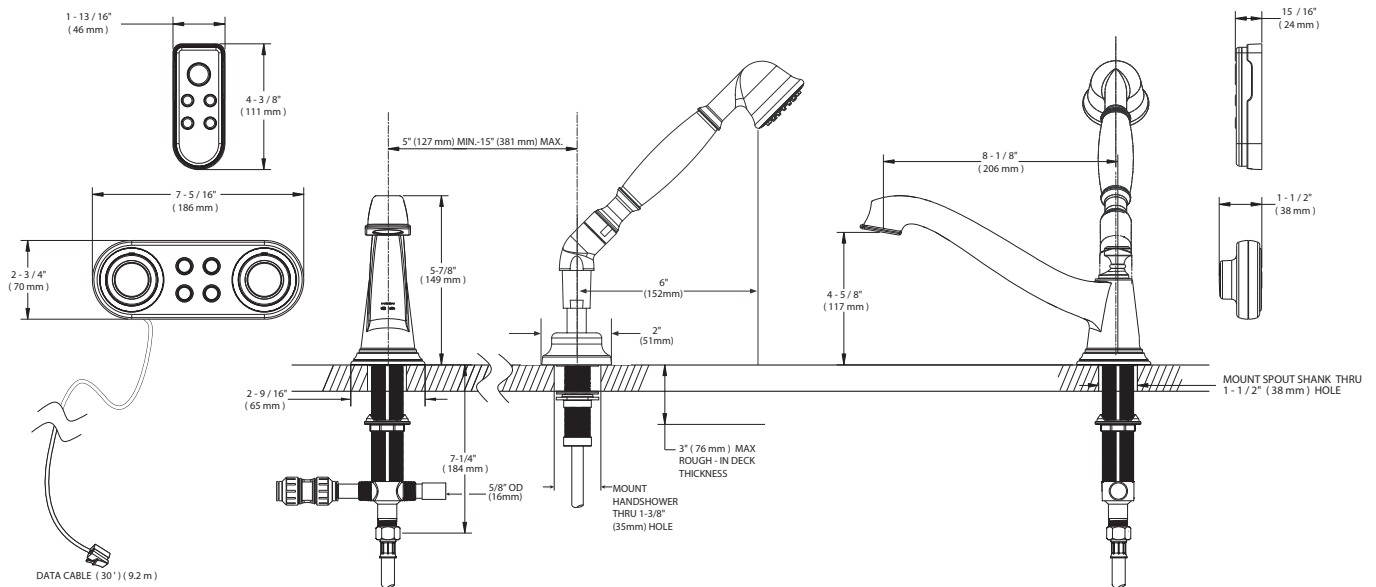

## ioDIGITAL™ ROTHBURY™ Digital Roman Tub Trim Only with Handshower

**Models:** TS9222 series

**Valve:** S4994 (Sold separately)

**Spout Shank:** 4898 (Sold separately)

**Optional Remote:** SA349 series  
(Sold separately)

**Controller:** TS3495 series (Sold separately)

**NOTE: THE INSTALLATION SHOWN IS FOR TILE DECKS, THIS VALVE WILL ALSO FIT STEEL, CAST IRON OR PLASTIC DECKS**

## CRITICAL DIMENSIONS

(DO NOT SCALE)