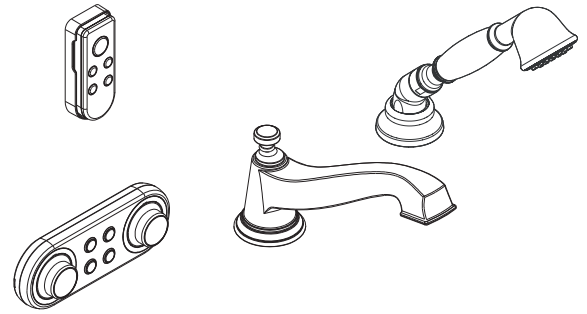

OPERATION

- Digital Thermostatic control
- Digital control dial controls temperature with LED indicators
- Digital control dial controls the flow rate with LED indicators
- Digital on/off button
- Digital safety lock
- 3 digital presets for custom water level and temperature control
- Hot top off (optional remote required for this function)
- Temperature range adjustment from 60 degrees F to 120 degrees F (16 degrees C to 49 degrees C). Factory maximum setting is 115 degrees (46 degrees C)
- Remote (optional) uses RF technology and has a 30' (9.2m) range depending on intermediary structures

FLOW

- Hand shower meets 2.0 gpm max (7.6 L/min) @ 80psi

STANDARDS

- Third party certified to meet ASME A112.18.1/CSA B-125.1, CSA B125.3, ASSE1070 and all applicable requirements referenced therein
- Digital controller third party certified to meet UL1951
- Digital controller and Remote control third party certified to meet FCC part 15

WARRANTY

- Lifetime limited warranty against finish defects to the original consumer purchaser. 5 year warranty against finish defects in commercial installations
- 5 year warranty against leaks, drips and operation defects to the original consumer purchaser
- 1 year warranty against leaks, drips and operation defects if used in commercial installations

ioDIGITAL™ ROTHBURY™ Digital Roman Tub Trim Only with Handshower

Models: TS9222 series

Valve: S4994 (Sold separately)

Spout Shank: 4898 (Sold separately)

Optional Remote: SA349 series
(Sold separately)

Controller: TS3495 series (Sold separately)