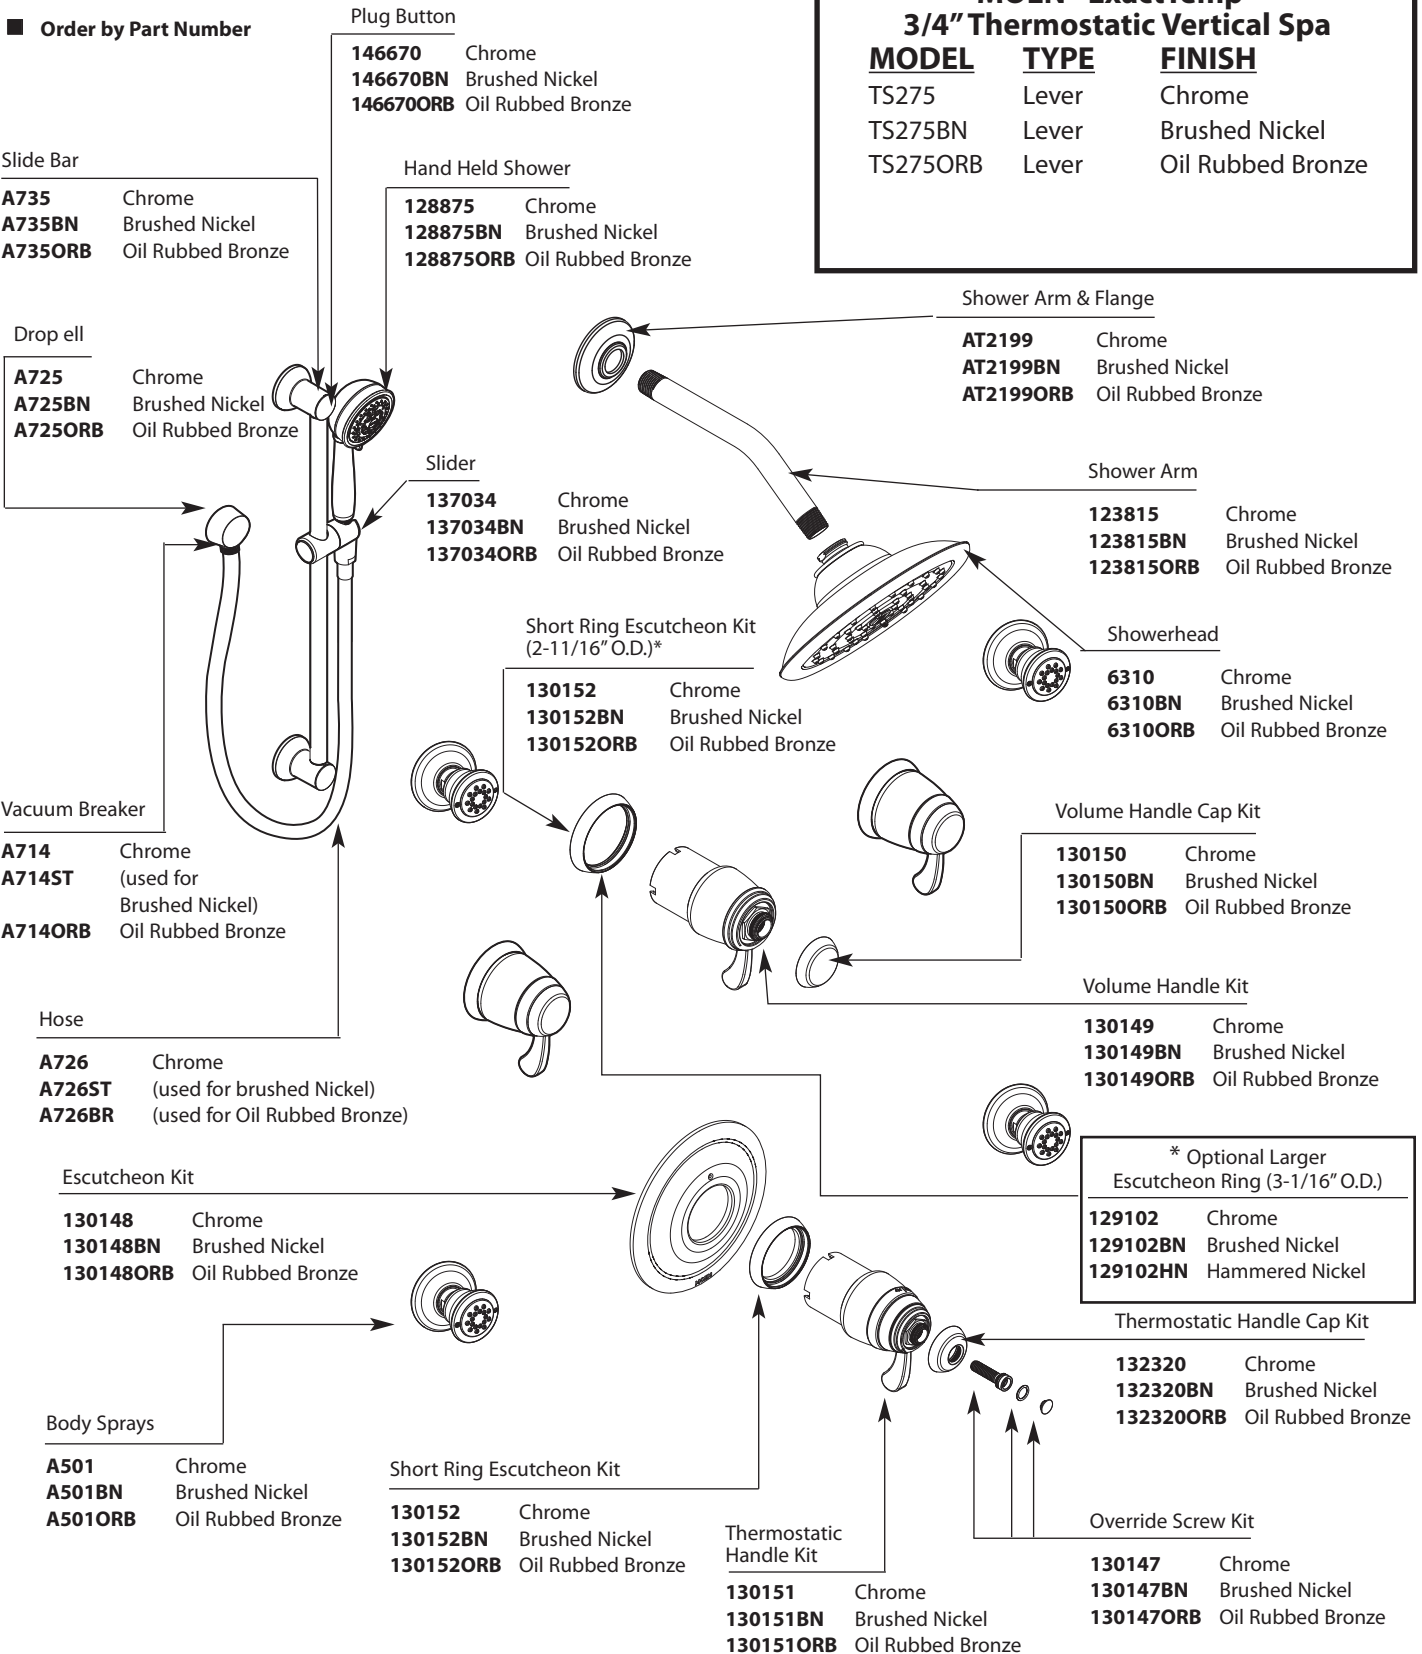

Buy it for looks. Buy it for life.®

Illustrated Parts

■ Order by Part Number

MOEN® ExactTemp® 3/4" Thermostatic Vertical Spa		
MODEL	TYPE	FINISH
TS275	Lever	Chrome
TS275BN	Lever	Brushed Nickel
TS275ORB	Lever	Oil Rubbed Bronze