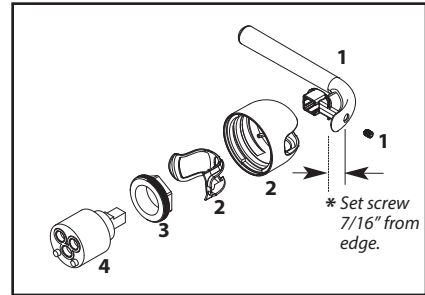

113173

Hose Kit

159560

Weight Kit

159559

QUICK CONNECTION PRIOR TO 12/2009

HOSE ADAPTER CLIP

For Models Prior to 2/2009 Ceramic Cartridge Components