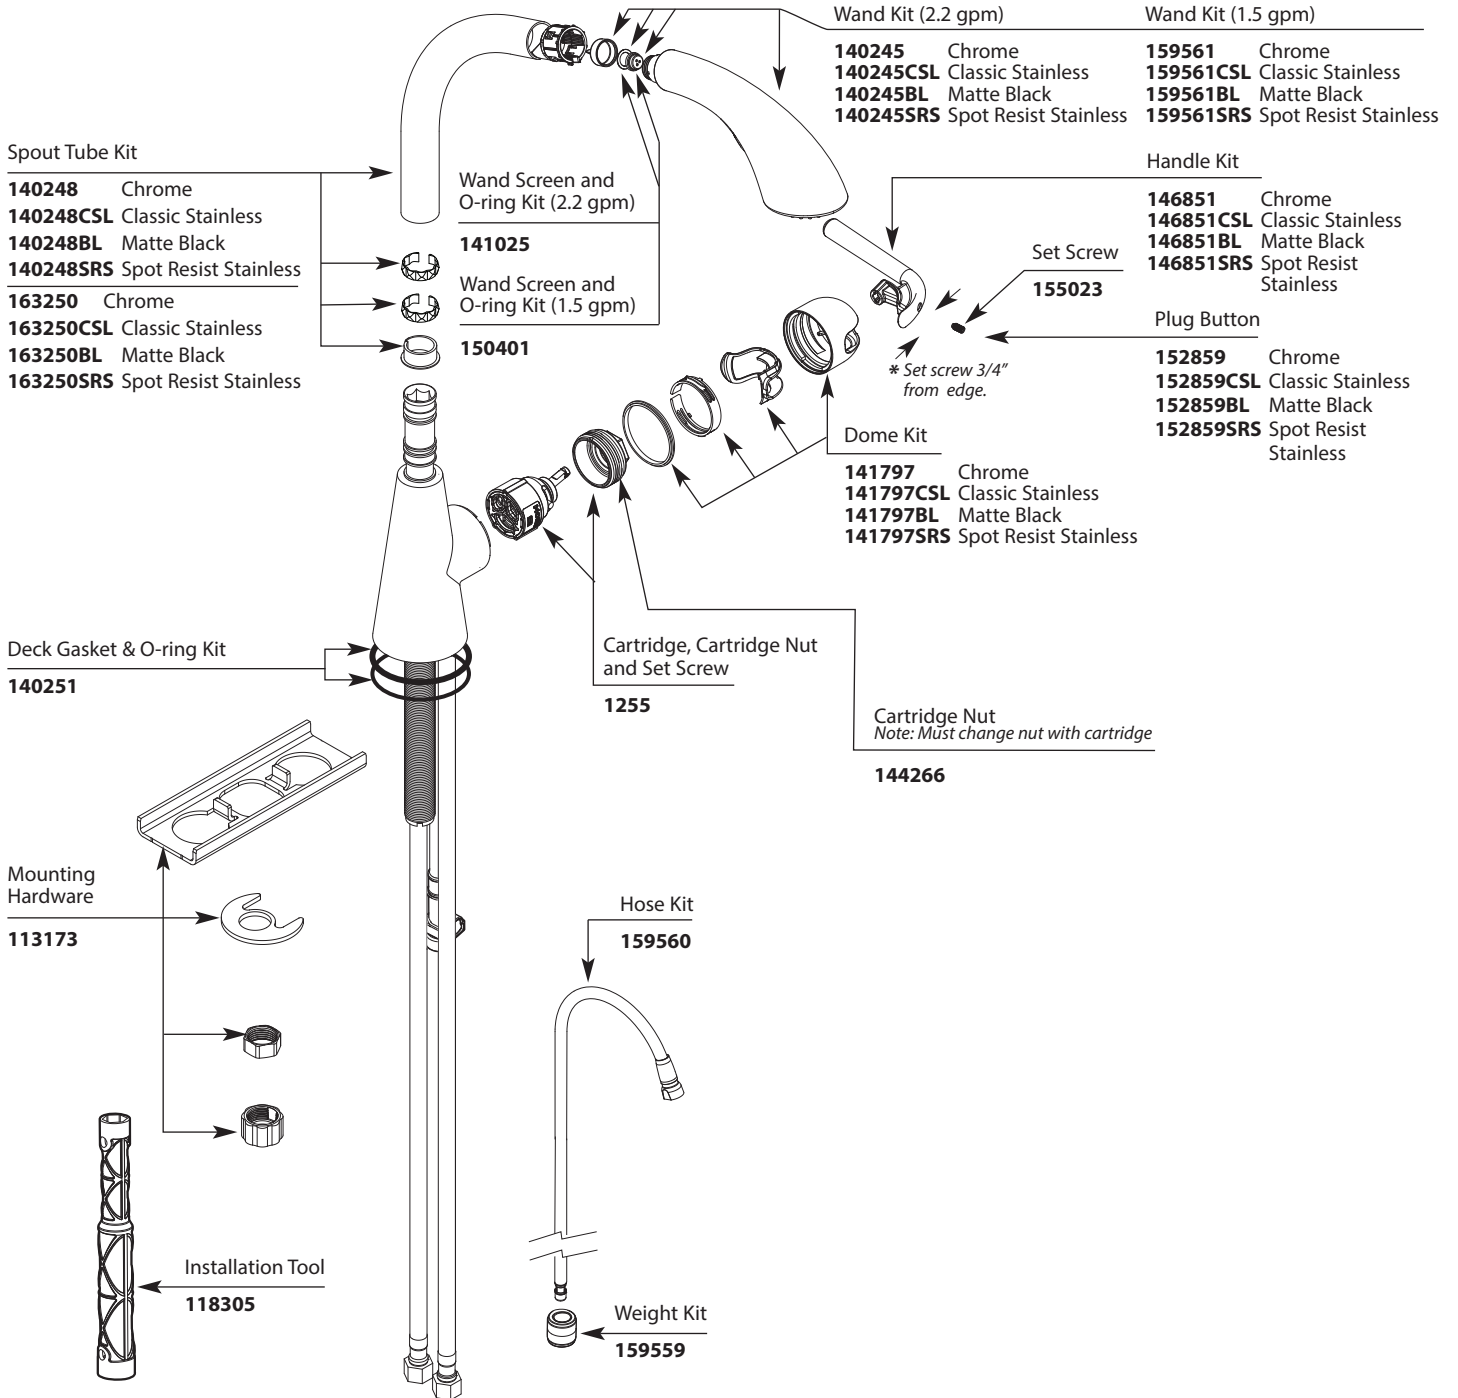

Buy it for looks. Buy it for life.®

■ Order by Part Number

*There is more than 1 version for this model.
Page down to identify the version you have.*

Illustrated Parts

ASCENT™ 90 Single-Handle High Arc Pull Out Kitchen Faucet

MODEL	TYPE	FINISH
S71709	Lever	Chrome
S71709CSL	Lever	Classic Stainless
S71709BL	Lever	Matte Black
S71709SRS	Lever	Spot Resist Stainless