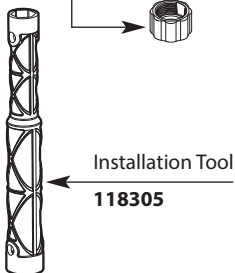

141797	Chrome
141797CSL	Classic Stainless
141797BL	Matte Black

Cartridge Nut
Note: Must change nut with cartridge

144266

Cartridge, Cartridge Nut and Set Screw

1255

Deck Gasket & O-ring Kit

140251

Mounting Hardware

113173

Hose Kit

159560

Weight Kit

159559

QUICK CONNECTION PRIOR TO 12/2009

HOSE ADAPTER CLIP

For Models Prior to 2/2009 Ceramic Cartridge Components