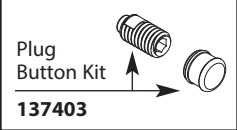

HANDLE PLUG BUTTON PRIOR TO 1/2011