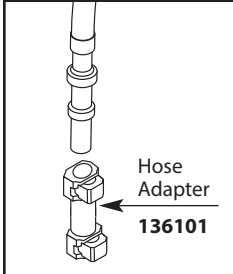

113173

Hose Kit

159560

Weight Kit

159559

QUICK CONNECTION PRIOR TO 12/2009

HOSE ADAPTER CLIP

For Models Prior to 2/2009 Ceramic Cartridge Components