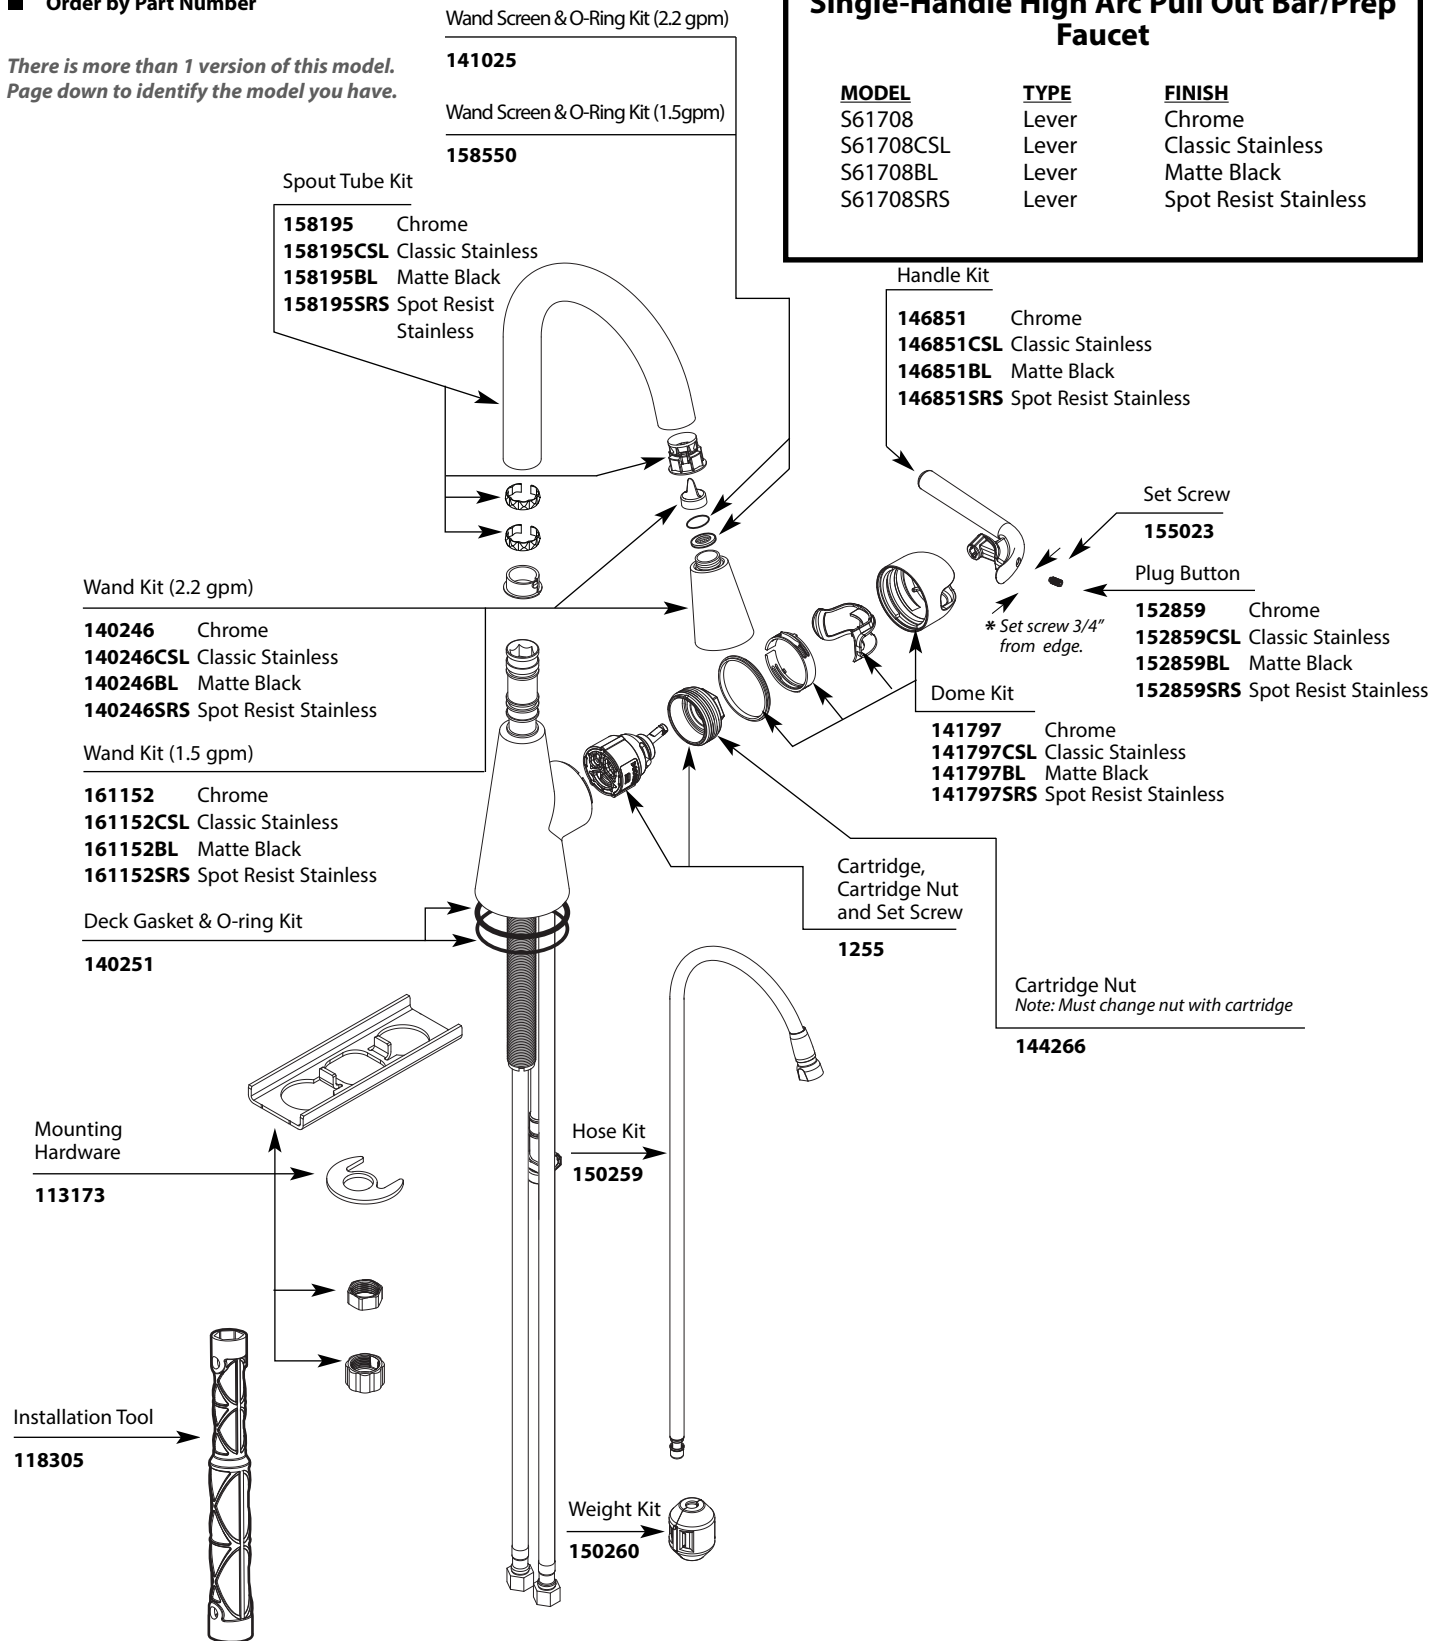

Buy it for looks. Buy it for life.®

Illustrated Parts

■ **Order by Part Number**

There is more than 1 version of this model.
Page down to identify the model you have.

ASCENT™
Single-Handle High Arc Pull Out Bar/Prep Faucet

MODEL	TYPE	FINISH
S61708	Lever	Chrome
S61708CSL	Lever	Classic Stainless
S61708BL	Lever	Matte Black
S61708SRS	Lever	Spot Resist Stainless