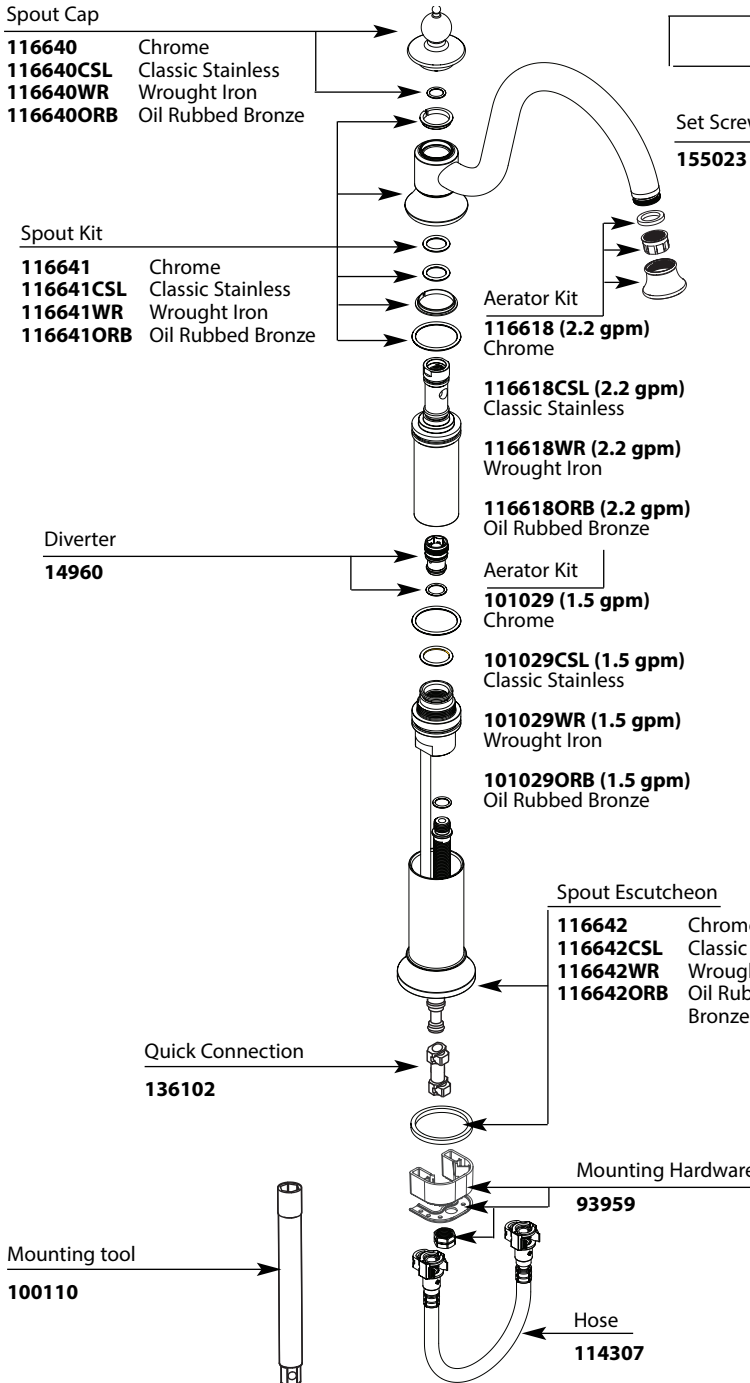

# Illustrated Parts

WATERHILL™ One-Handle Kitchen with Side Spray		
MODEL	TYPE	FINISH
S711	Lever	Chrome
S711CSL	Lever	Classic Stainless
S711WR	Lever	Wrought Iron
S711ORB	Lever	Oil Rubbed Bronze
S711SRS	Lever	Spot Resist Stainless

# Illustrated Parts

WATERHILL™ One-Handle Kitchen with Side Spray		
MODEL	TYPE	FINISH
S711	Lever	Chrome
S711CSL	Lever	Classic Stainless
S711WR	Lever	Wrought Iron
S711ORB	Lever	Oil Rubbed Bronze

**HANDLE PLUG BUTTON PRIOR TO 1/2011**

# Illustrated Parts

■ Order by Part Number

WATERHILL™ One-Handle Kitchen with Side Spray		
MODEL	TYPE	FINISH
S711	Lever	Chrome
S711CSL	Lever	Classic Stainless
S711WR	Lever	Wrought Iron
S711ORB	Lever	Oil Rubbed Bronze
<b>DISCONTINUED</b>		
S711NL	Lever	Nickel
S711SL	Lever	Stainless