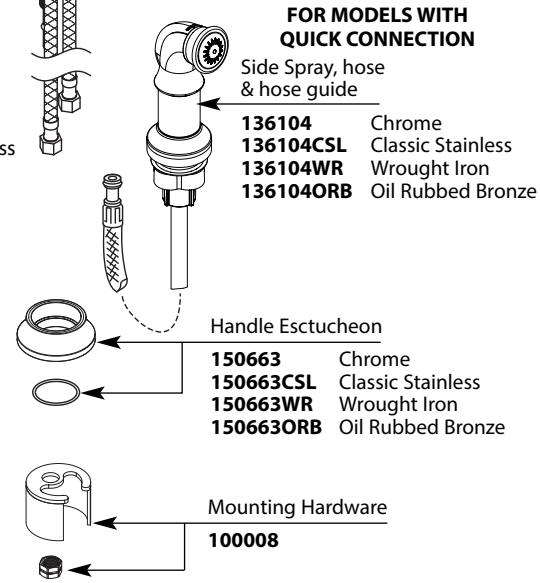

Buy it for looks. Buy it for life.®

There is more than 1 version of this model.
Page down to identify the version you have.

■ Order by Part Number

Illustrated Parts

WATERHILL™ One-Handle Kitchen with Side Spray		
MODEL	TYPE	FINISH
S711	Lever	Chrome
S711CSL	Lever	Classic Stainless
S711WR	Lever	Wrought Iron
S711ORB	Lever	Oil Rubbed Bronze

HANDLE PLUG BUTTON PRIOR TO 1/2011

Plug Button Kit
137403