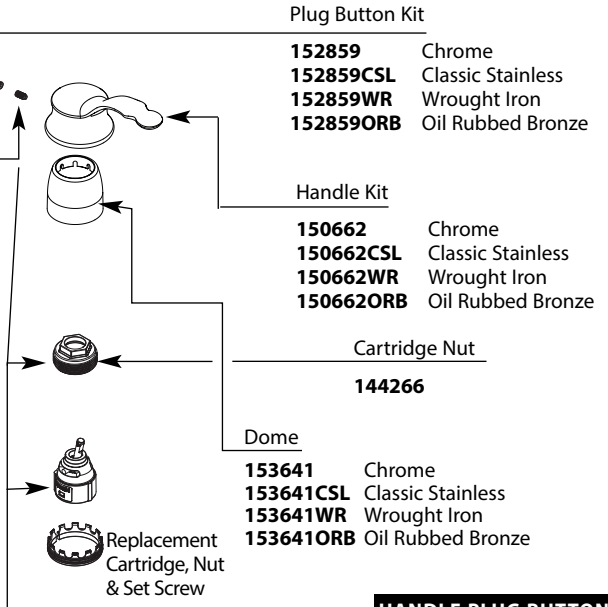

# Illustrated Parts

WATERHILL™ One-Handle Kitchen with Side Spray		
MODEL	TYPE	FINISH
S711	Lever	Chrome
S711CSL	Lever	Classic Stainless
S711WR	Lever	Wrought Iron
S711ORB	Lever	Oil Rubbed Bronze
S711SRS	Lever	Spot Resist Stainless

# Illustrated Parts

WATERHILL™ One-Handle Kitchen with Side Spray		
MODEL	TYPE	FINISH
S711	Lever	Chrome
S711CSL	Lever	Classic Stainless
S711WR	Lever	Wrought Iron
S711ORB	Lever	Oil Rubbed Bronze

**HANDLE PLUG BUTTON PRIOR TO 1/2011**

# Illustrated Parts

■ Order by Part Number

WATERHILL™ One-Handle Kitchen with Side Spray		
MODEL	TYPE	FINISH
S711	Lever	Chrome
S711CSL	Lever	Classic Stainless
S711WR	Lever	Wrought Iron
S711ORB	Lever	Oil Rubbed Bronze
<b>DISCONTINUED</b>		
S711NL	Lever	Nickel
S711SL	Lever	Stainless