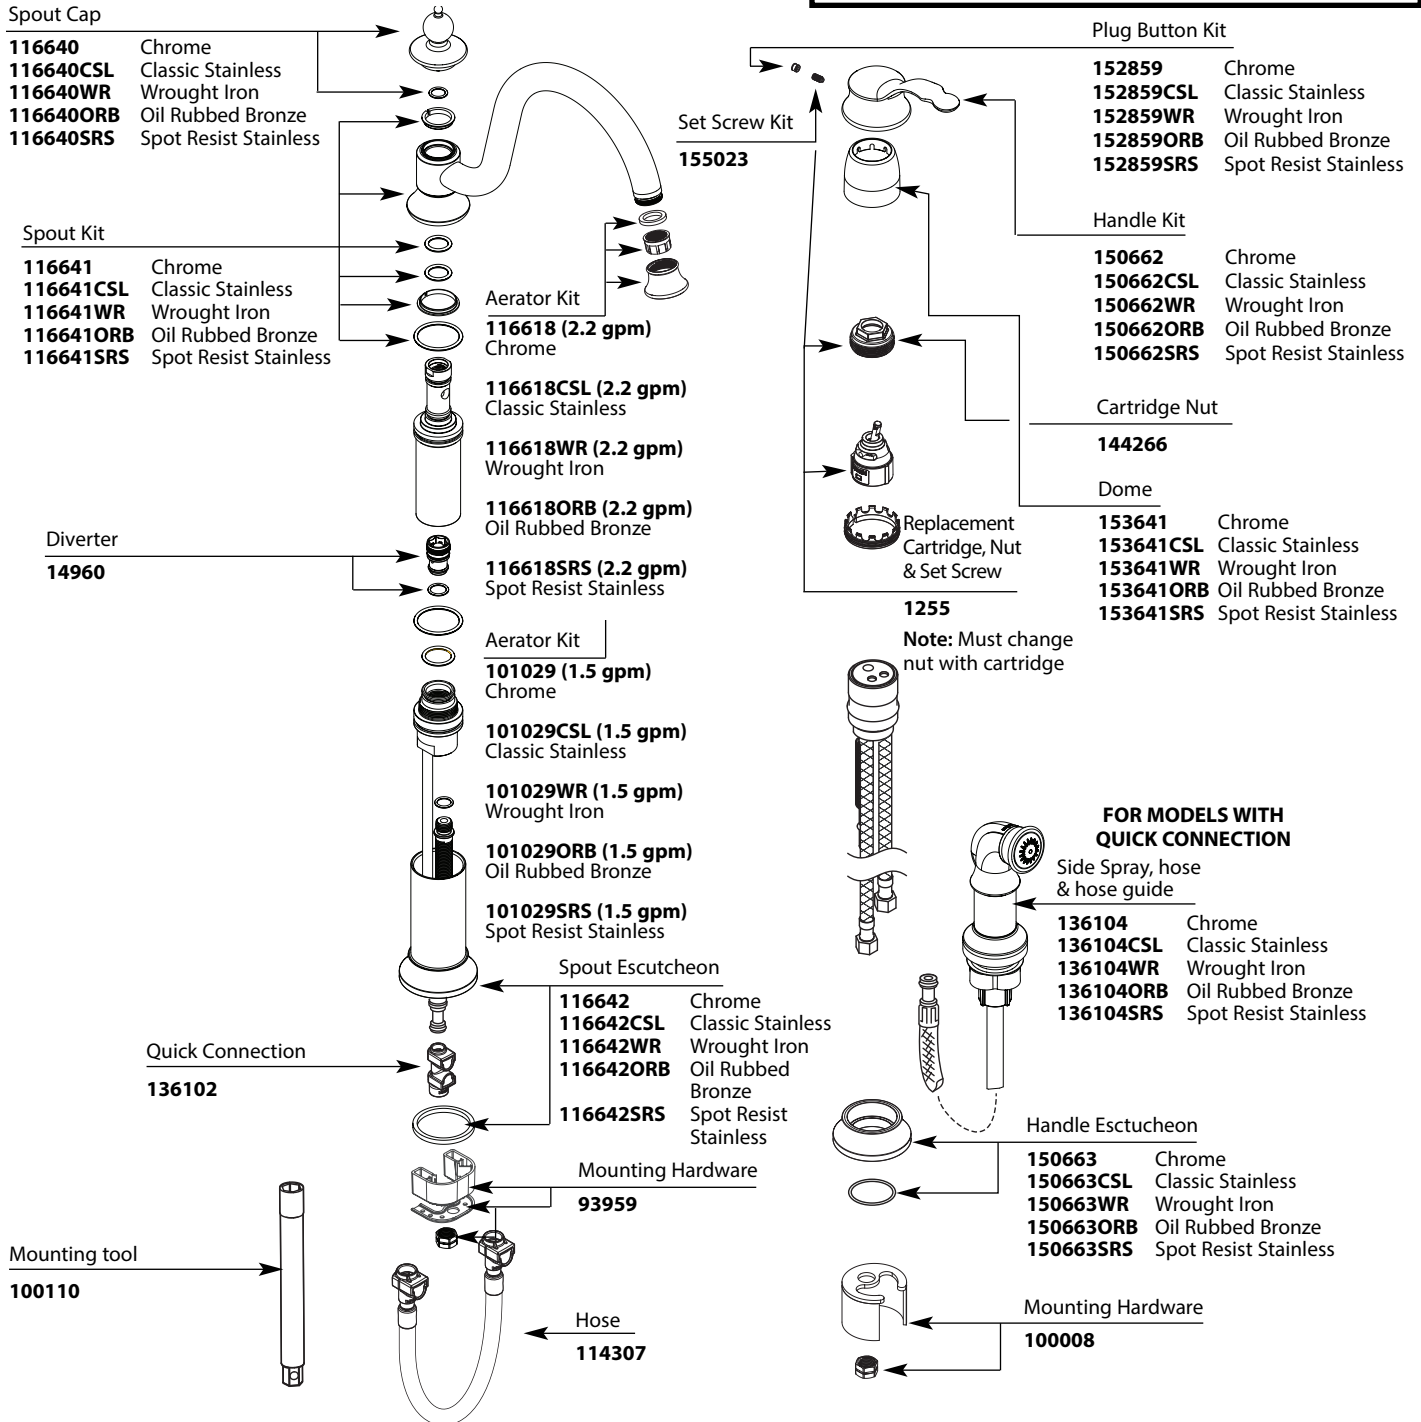

Buy it for looks. Buy it for life.®

There is more than 1 version of this model.  
Page down to identify the version you have.

■ Order by Part Number

# Illustrated Parts

WATERHILL™ One-Handle Kitchen with Side Spray		
MODEL	TYPE	FINISH
S711	Lever	Chrome
S711CSL	Lever	Classic Stainless
S711WR	Lever	Wrought Iron
S711ORB	Lever	Oil Rubbed Bronze
S711SRS	Lever	Spot Resist Stainless

# Illustrated Parts

WATERHILL™ One-Handle Kitchen with Side Spray		
MODEL	TYPE	FINISH
S711	Lever	Chrome
S711CSL	Lever	Classic Stainless
S711WR	Lever	Wrought Iron
S711ORB	Lever	Oil Rubbed Bronze

**HANDLE PLUG BUTTON PRIOR TO 1/2011**

# Illustrated Parts

■ Order by Part Number

WATERHILL™ One-Handle Kitchen with Side Spray		
MODEL	TYPE	FINISH
S711	Lever	Chrome
S711CSL	Lever	Classic Stainless
S711WR	Lever	Wrought Iron
S711ORB	Lever	Oil Rubbed Bronze
<b>DISCONTINUED</b>		
S711NL	Lever	Nickel
S711SL	Lever	Stainless