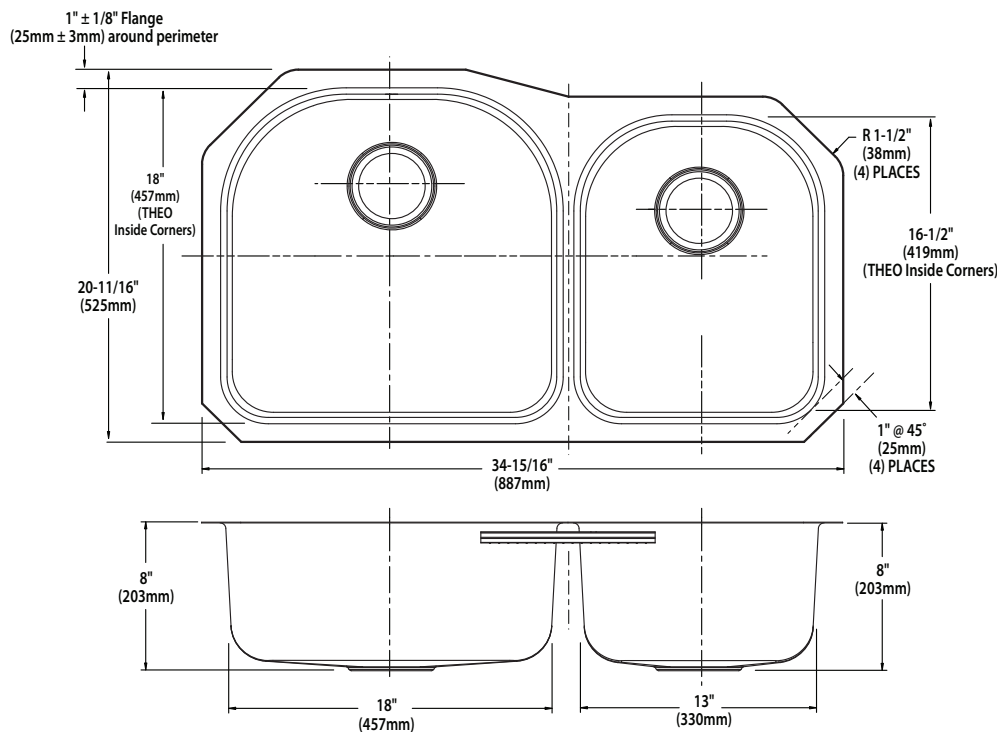

## SINK DESCRIPTION

- Manufactured of 18 gauge stainless steel
- Dimensions: Larger bowl is 18" x 18" x 8"; Smaller bowl is 13" x 16.5" x 8"
- Has two 3-1/2" diameter recessed drain openings
- Soundshield undercoating maximizes sound deadening and inhibits condensation
- Made in U.S.A.
- Silicone sealant not provided
- Includes mounting bracket
- Other standard mounting hardware not included

## WARRANTY

- Warranted for fifteen years against material or manufacturing defects

**Lancelot® Undermount  
Double Bowl Sink  
Model: S22398  
(UMTLR - 32" x 18" x 8")**

### Installation Detail