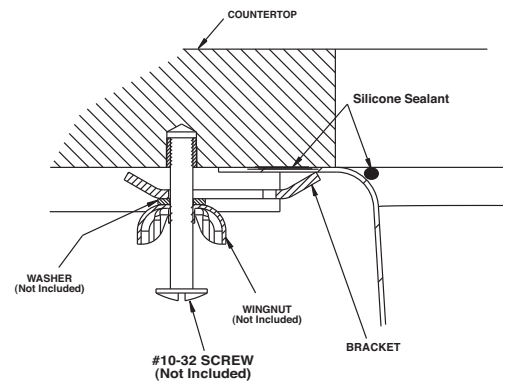

## SINK DESCRIPTION

- Manufactured of 18 gauge stainless steel
- Dimensions: Larger bowl is 18" x 18" x 8"; Smaller bowl is 13" x 16.5" x 8"
- Has two 3-1/2" diameter recessed drain openings
- Soundshield undercoating maximizes sound deadening and inhibits condensation
- Made in U.S.A.
- Silicone sealant not provided
- Includes mounting bracket
- Other standard mounting hardware not included

## WARRANTY

- Warranted for fifteen years against material or manufacturing defects

**Lancelot® Undermount  
Double Bowl Sink  
Model: S22398  
(UMTLR - 32" x 18" x 8")**