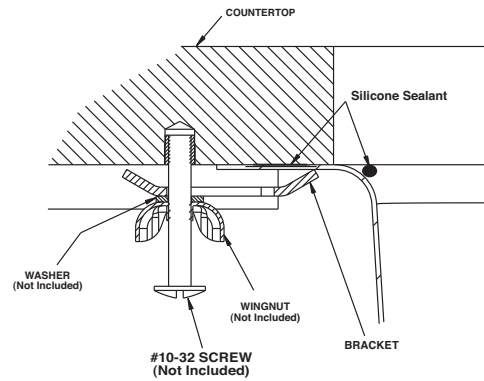

## SINK DESCRIPTION

- Manufactured of 18 gauge stainless steel
- The two bowls, the larger bowl is 18" x 18" x 10" and the smaller bowl is 9" x 16" x 6"
- Has two 3-1/2" diameter recessed drain opening
- Soundshield undercoating maximizes sound deadening and inhibits condensation
- Made in U.S.A.
- Silicone sealant not provided. Includes mounting bracket. Other standard mounting hardware not included

## WARRANTY

- Warranted for fifteen years against material or manufacturing defects

**Lancelot® Undermount  
Double Bowl Sink  
Model: S22372  
(UMTLSRDL 2818-D-10-6)**

**Installation Detail**

## CRITICAL DIMENSIONS

(DO NOT SCALE)