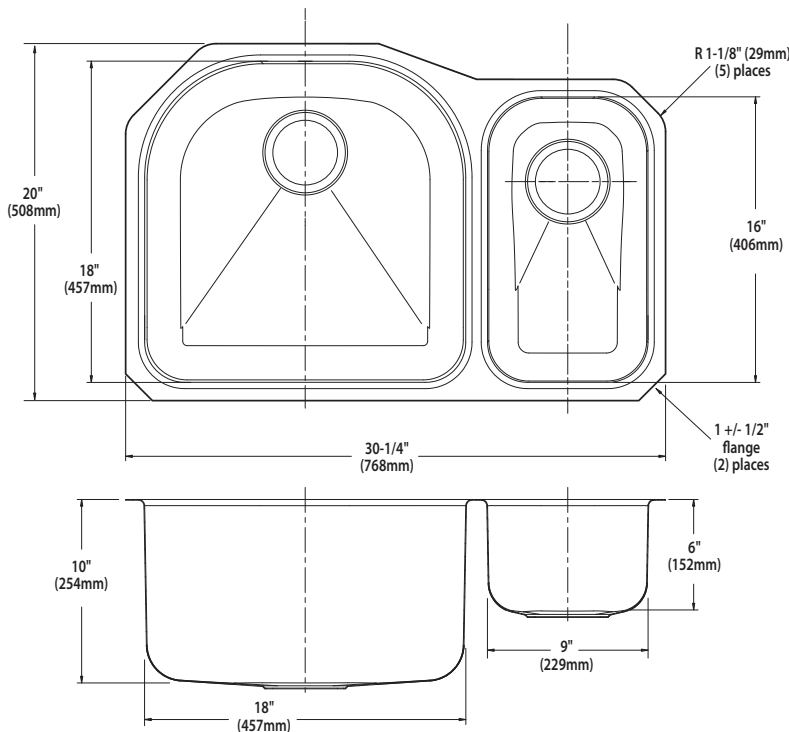

## SINK DESCRIPTION

- Manufactured of 18 gauge stainless steel
- The two bowls, the larger bowl is 18" x 18" x 10" and the smaller bowl is 9" x 16" x 6"
- Has two 3-1/2" diameter recessed drain opening
- Soundshield undercoating maximizes sound deadening and inhibits condensation
- Made in U.S.A.
- Silicone sealant not provided. Includes mounting bracket. Other standard mounting hardware not included

## WARRANTY

- Warranted for fifteen years against material or manufacturing defects

**Lancelot® Undermount  
Double Bowl Sink  
Model: S22372  
(UMTLSRDL 2818-D-10-6)**

**Installation Detail**

## CRITICAL DIMENSIONS

(DO NOT SCALE)