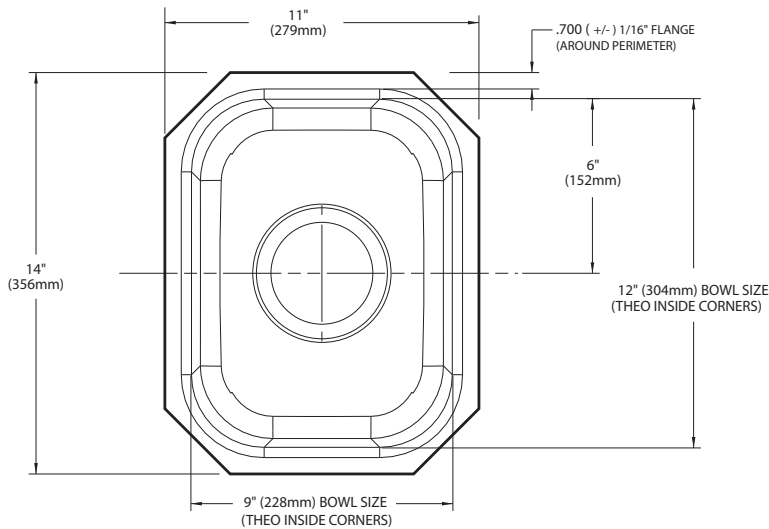

Buy it for looks. Buy it for life.®

Specifications

SINK DESCRIPTION

- Manufactured of 18 gauge stainless steel
- Bowl is a minimum of 9" x 12" x 6"
- Has one 3-1/2" diameter recessed drain opening
- Soundshield undercoating maximizes sound deadening and inhibits condensation
- Made in U.S.A.
- Silicone sealant not provided. Includes mounting bracket
- Other standard mounting hardware not included

WARRANTY

- Warranted for fifteen years against material or manufacturing defects

**Lancelot® Undermount
Single Bowl Sink
Model: S22350
(UMTL-9" x 12" x 6")**

Installation Detail

CRITICAL DIMENSIONS

(DO NOT SCALE)