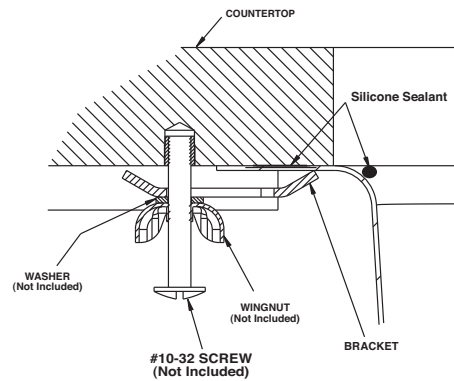

Buy it for looks. Buy it for life.®

Specifications

SINK DESCRIPTION

- Manufactured of 18 gauge stainless steel
- Bowl is a minimum of 9" x 12" x 6"
- Has one 3-1/2" diameter recessed drain opening
- Soundshield undercoating maximizes sound deadening and inhibits condensation
- Made in U.S.A.
- Silicone sealant not provided. Includes mounting bracket
- Other standard mounting hardware not included

INSTALLATION

- Template enclosed with sink
- Template ordering number 22504

STANDARDS

- Third party certified to ASME A112.19.3/CSA B 45.4 and all applicable specifications referenced therein
- Suitable for ADA compliant installation 

WARRANTY

- Warranted for fifteen years against material or manufacturing defects

**Lancelot® Undermount
Single Bowl Sink
Model: S22350
(UMTL-9" x 12" x 6")**

Installation Detail

CRITICAL DIMENSIONS

(DO NOT SCALE)