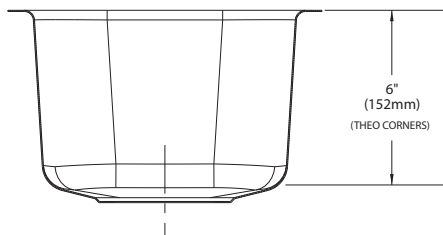

Buy it for looks. Buy it for life.®

Specifications

SINK DESCRIPTION

- Manufactured of 18 gauge stainless steel
- Bowl is a minimum of 9" x 12" x 6"
- Has one 3-1/2" diameter recessed drain opening
- Soundshield undercoating maximizes sound deadening and inhibits condensation
- Made in U.S.A.
- Silicone sealant not provided. Includes mounting bracket
- Other standard mounting hardware not included

WARRANTY

- Warranted for fifteen years against material or manufacturing defects

**Lancelot® Undermount
Single Bowl Sink
Model: S22350
(UMTL-9" x 12" x 6")**

Installation Detail

CRITICAL DIMENSIONS

(DO NOT SCALE)