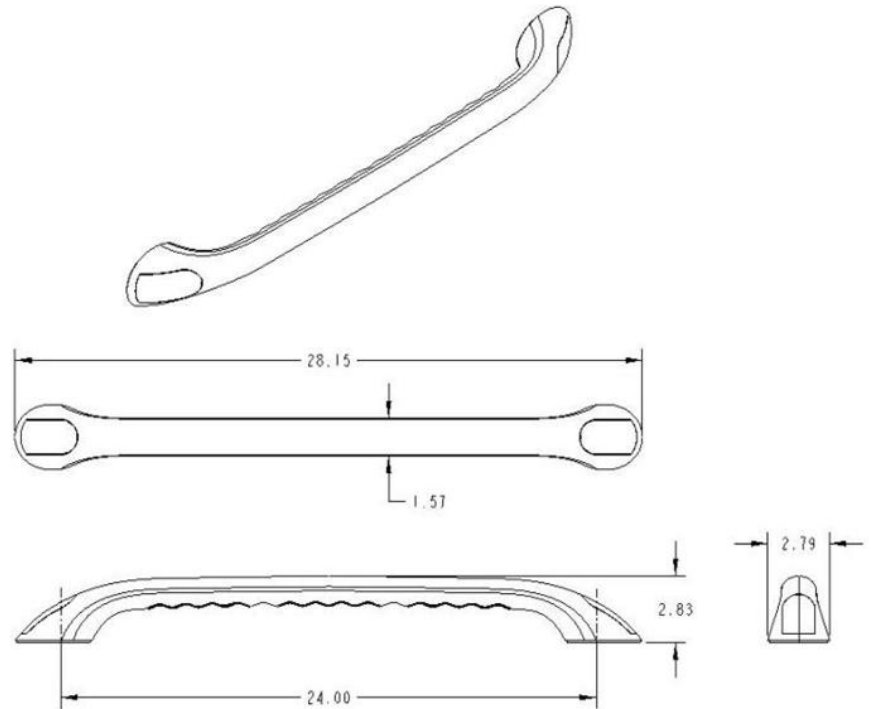

Home Care Technical Specification

Designer Plastic Grab Bar

LR8724D

Stock Numbers:

LR8724DW – 24" Designer Plastic Grab Bar with Grip Pads
Glacier Finish, 1 ¼" Bar, Concealed Screw Mounting

LR8724DOWB – 24" Designer Plastic Grab Bar with Grip Pads
Old World Bronze Finish, 1 ¼" Bar, Concealed Screw Mounting

Materials:

1 ¼" Grab Bar is formed from glass filled polypropelene

Compliance:

- ADA
- 300 lb weight capacity

Dimensions:

Stock Number: _____ Designer Grab Bar
By Creative Specialties

25300 AL MOEN DRIVE • NORTH OLMSTED, OH 44070
CORPORATE HEADQUARTERS: (800) 321-8809 • FAX: (800) 848-6636
INTERNATIONAL: (440) 962-2000 • FAX: (440) 962-2726
CUSTOMER SERVICE (USA): 800-882-0116 • FAX: (888) 379-2720
WWW. MOEN.COM