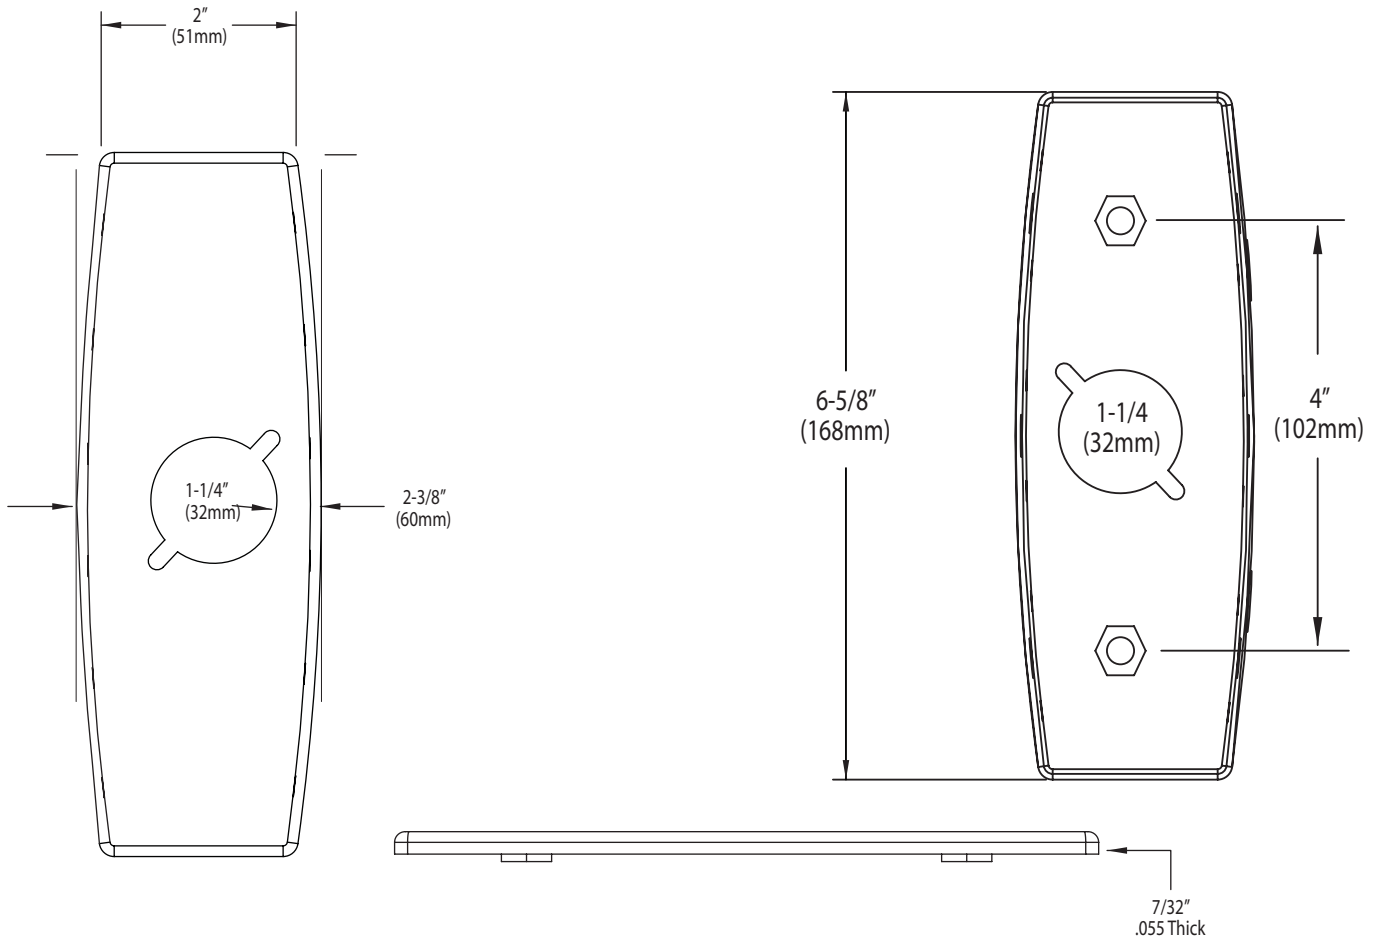

DESCRIPTION

- Chrome plated brass construction
- Rubber under gasket
- Brass mounting hardware
- For models: 8305, 8306, 8307, 8308

4" Deck Plate & Gasket

Model: 104428

CRITICAL DIMENSIONS

(DO NOT SCALE)